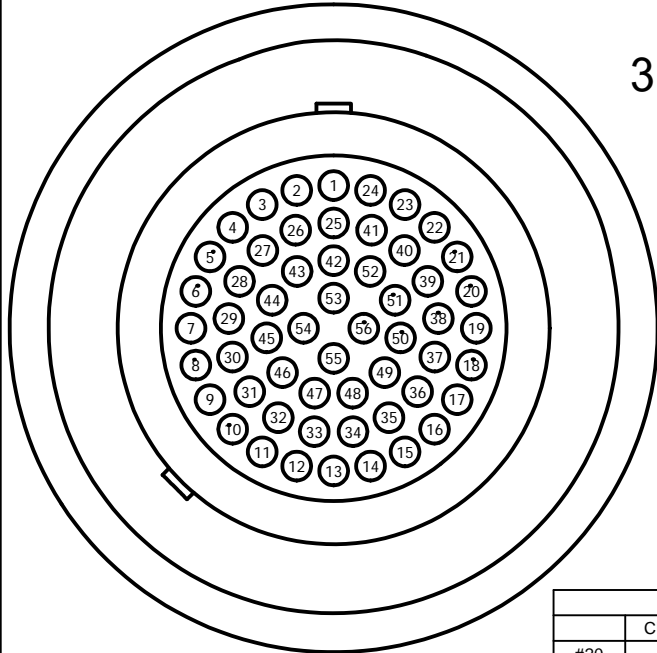

PIN CONFIGURATION AND WIRING DATA SHEET

3R CABLE PLUG

56-20

3R-PIS-56

FACE VIEW

 REAR VIEW
(INSERT)

MAXIMUM			
	CURRENT	VOLTAGE	WIRE SIZE
#20	4A	500 V	16 AWG

NO.	DESCRIPTION	WIRE	CURRENT	VOLTAGE	NO.	DESCRIPTION	WIRE	CURRENT	VOLTAGE
1					17				
2					18				
3					19				
4					20				
5					21				
6					22				
7					23				
8					24				
9					25				
10					26				
11					27				
12					28				
13					29				
14					30				
15					31				
16					32				

PROJECT

CONNECTOR

LOCATION

PIN CONFIGURATION AND WIRING DATA SHEET
3R CABLE PLUG
56-20

3R-PIS-56

NO.	DESCRIPTION	WIRE	CURRENT	VOLTAGE	NO.	DESCRIPTION	WIRE	CURRENT	VOLTAGE
33									
34									
35									
36									
37									
38									
39									
40									
41									
42									
43									
44									
45									
46									
47									
48									
49									
50									
51									
52									
53									
54									
55									
56									