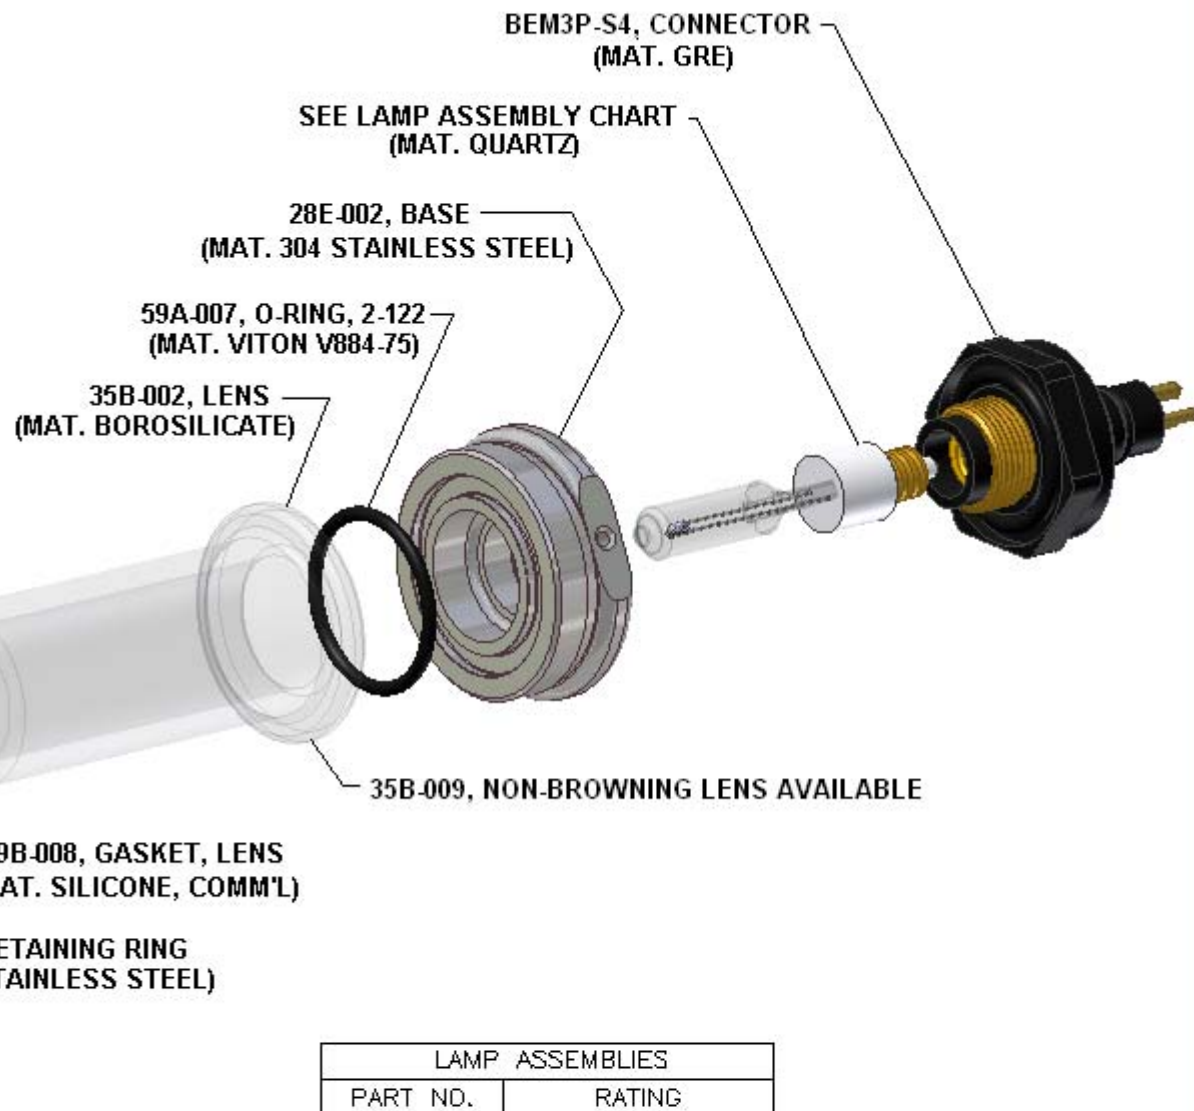

TUBELIGHT ASSEMBLY MODEL 5710

OPTIONAL MOUNT	
PART NO.	DESCRIPTION
44E-002	CAMERA CLAMP
44F-002	SUSPENSION ASSY

OPTIONAL REFLECTOR	
PART NO.	DESCRIPTION
54B-001	AXIAL REFLECTOR
54C-001	FLAT REFLECTOR

LAMP ASSEMBLIES	
PART NO.	RATING
32B-018	240V / 500W
32B-017	240V / 250W
32B-016	240V / 100W
32B-015	240V / 150W
32B-005	120V / 500W
32B-004	120V / 250W
32B-003	120V / 150W
32B-002	120V / 100W