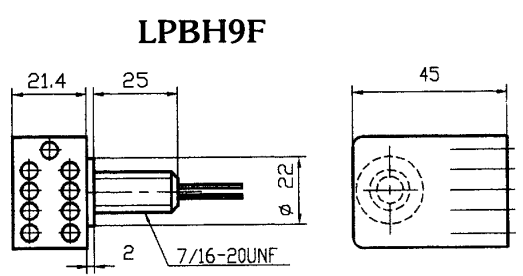

Aquamate Series

Low Profile 9

Low Profile 9

F

M

Dimensions in mm.

Color Coding:

- #1 Black
- #2 White
- #3 Red
- #4 Green
- #5 Orange
- #6 Blue
- #7 White/Black
- #8 Red/Black
- #9 Green/Black

Technical Specifications:

- Capacity 5 Amps
- Pressure 1000 Bar (15,000 PSI)
- BH Wires 18 AWG Teflon 30 cm
- Cable 18 AWG SO 60 cm
- Voltage 600 VDC

1720 Fiske Place • Oxnard, California 93033-1863
 Phone: (805) 487-5393 • FAX: (805) 487-0427 • Email: service@birns.com