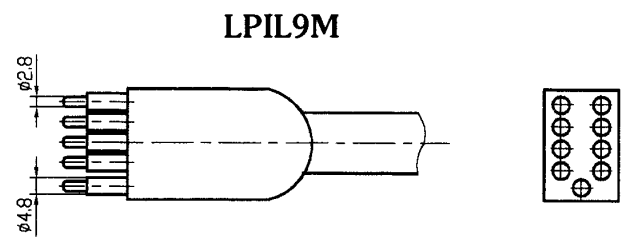

Aquamate Series

Low Profile 9

Low Profile 9

F

M

Dimensions in mm.

Color Coding:

- #1 Black
- #2 White
- #3 Red
- #4 Green
- #5 Orange
- #6 Blue
- #7 White/Black
- #8 Red/Black
- #9 Green/Black

Technical Specifications:

- Capacity 5 Amps
- Pressure 1000 Bar (15,000 PSI)
- BH Wires 18 AWG Teflon 30 cm
- Cable 18 AWG SO 60 cm
- Voltage 600 VDC

1720 Fiske Place • Oxnard, California 93033-1863
 Phone: (805) 487-5393 • FAX: (805) 487-0427 • Email: service@birns.com