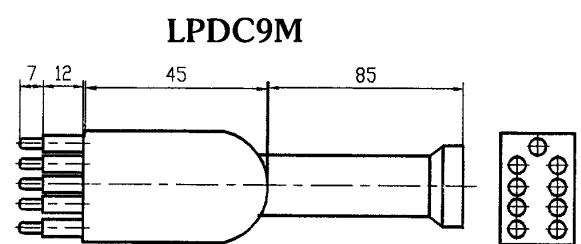

Aquamate Series

Low Profile 9

Low Profile 9

F

M

Dimensions in mm.

Color Coding:

- #1 Black
- #2 White
- #3 Red
- #4 Green
- #5 Orange
- #6 Blue
- #7 White/Black
- #8 Red/Black
- #9 Green/Black

Technical Specifications:

- Capacity 5 Amps
- Pressure 1000 Bar (15,000 PSI)
- BH Wires 18 AWG Teflon 30 cm
- Cable 18 AWG SO 60 cm
- Voltage 600 VDC

1720 Fiske Place • Oxnard, California 93033-1863
 Phone: (805) 487-5393 • FAX: (805) 487-0427 • Email: service@birns.com