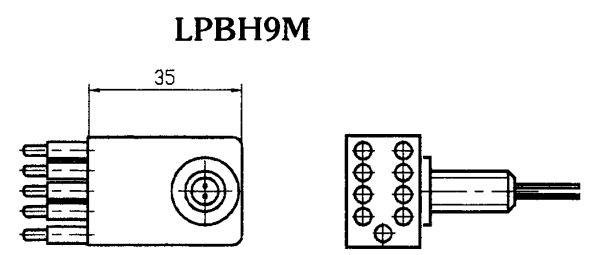

Aquamate Series

Low Profile 9

Low Profile 9

F

M

Dimensions in mm.

Color Coding:

- #1 Black
- #2 White
- #3 Red
- #4 Green
- #5 Orange
- #6 Blue
- #7 White/Black
- #8 Red/Black
- #9 Green/Black

Technical Specifications:

- Capacity 5 Amps
- Pressure 1000 Bar (15,000 PSI)
- BH Wires 18 AWG Teflon 30 cm
- Cable 18 AWG SO 60 cm
- Voltage 600 VDC

1720 Fiske Place • Oxnard, California 93033-1863
 Phone: (805) 487-5393 • FAX: (805) 487-0427 • Email: service@birns.com