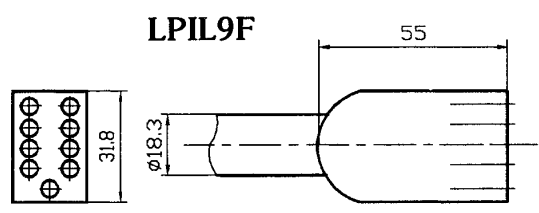

Aquamate Series

Low Profile 9

Low Profile 9

F

M

Dimensions in mm.

Color Coding:

- #1 Black
- #2 White
- #3 Red
- #4 Green
- #5 Orange
- #6 Blue
- #7 White/Black
- #8 Red/Black
- #9 Green/Black

Technical Specifications:

- Capacity 5 Amps
- Pressure 1000 Bar (15,000 PSI)
- BH Wires 18 AWG Teflon 30 cm
- Cable 18 AWG SO 60 cm
- Voltage 600 VDC

1720 Fiske Place • Oxnard, California 93033-1863
 Phone: (805) 487-5393 • FAX: (805) 487-0427 • Email: service@birns.com