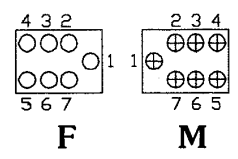

LPDC7M

LP-6

LP-7

Dimensions in mm.

- Color Coding:**
- #1 Black
 - #2 White
 - #3 Red
 - #4 Green
 - #5 Orange
 - #6 Blue
 - #7 White/Black

- Technical Specifications:**
- Capacity 5 Amps
 - Pressure 1000 Bar (15,000 PSI)
 - BH Wires 18 AWG Teflon 30 cm
 - Cable 18 AWG SO 60 cm
 - Voltage 600 VDC