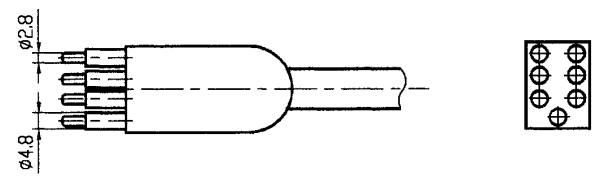

Aquamate Series

Low Profile 6-7

Low Profile 6-7

LPIL7F

LPIL7M

LPBH7F

LPBH7M

LPDC7F

LPDC7M

LP-6

LP-7

Dimensions in mm.

- Color Coding:**
- #1 Black
 - #2 White
 - #3 Red
 - #4 Green
 - #5 Orange
 - #6 Blue
 - #7 White/Black

- Technical Specifications:**
- Capacity 5 Amps
 - Pressure 1000 Bar (15,000 PSI)
 - BH Wires 18 AWG Teflon 30 cm
 - Cable 18 AWG SO 60 cm
 - Voltage 600 VDC