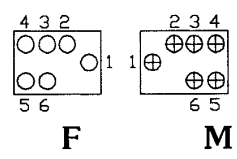

LPDC7M

LP-6

LP-7

Dimensions in mm.

- Color Coding:**
- #1 Black
 - #2 White
 - #3 Red
 - #4 Green
 - #5 Orange
 - #6 Blue
 - #7 White/Black

- Technical Specifications:**
- Capacity 5 Amps
 - Pressure 1000 Bar (15,000 PSI)
 - BH Wires 18 AWG Teflon 30 cm
 - Cable 18 AWG SO 60 cm
 - Voltage 600 VDC