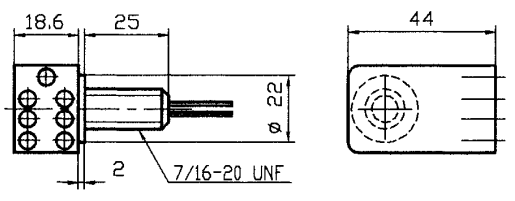

Aquamate Series

Low Profile 6-7

Low Profile 6-7

LPIL7F

LPIL7M

LPBH7F

LPBH7M

LPDC7F

LPDC7M

LP-6

LP-7

Dimensions in mm.

- Color Coding:**
- #1 Black
 - #2 White
 - #3 Red
 - #4 Green
 - #5 Orange
 - #6 Blue
 - #7 White/Black

- Technical Specifications:**
- Capacity 5 Amps
 - Pressure 1000 Bar (15,000 PSI)
 - BH Wires 18 AWG Teflon 30 cm
 - Cable 18 AWG SO 60 cm
 - Voltage 600 VDC