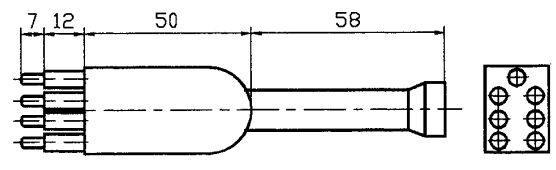

Aquamate Series

Low Profile 6-7

Low Profile 6-7

LPIL7F

LPIL7M

LPBH7F

LPBH7M

LPDC7F

LPDC7M

LP-6

LP-7

Dimensions in mm.

- Color Coding:**
- #1 Black
 - #2 White
 - #3 Red
 - #4 Green
 - #5 Orange
 - #6 Blue
 - #7 White/Black

- Technical Specifications:**
- Capacity 5 Amps
 - Pressure 1000 Bar (15,000 PSI)
 - BH Wires 18 AWG Teflon 30 cm
 - Cable 18 AWG SO 60 cm
 - Voltage 600 VDC