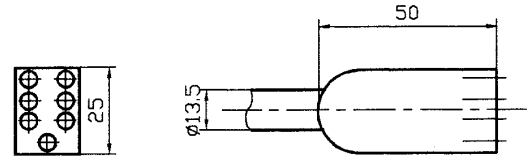

Aquamate Series

Low Profile 6-7

Low Profile 6-7

LPIL7F