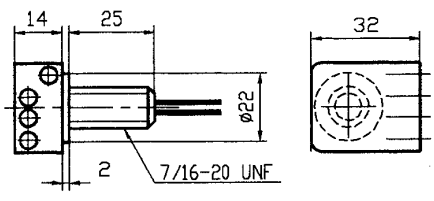

Aquamate Series

Low Profile 3-4

Low Profile 3-4

LPIL4F

LPIL4M

LPBH4F

LPBH4M

LPDC4F

LPDC4M

F M
LP-3

F M
LP-4

Dimensions in mm.

Color Coding:

- #1 Black
- #2 White
- #3 Red (green for 3-pin)
- #4 Green

Technical Specifications:

- Capacity 5 Amps
- Pressure 1000 Bar (15,000 PSI)
- BH Wires 18 AWG Teflon 30 cm
- Cable 18 AWG SO 60 cm
- Voltage 600 VDC