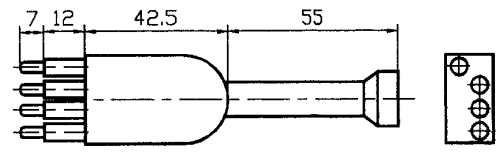

Aquamate Series

Low Profile 3-4

Low Profile 3-4

LPIL4F

LPIL4M

LPBH4F

LPBH4M

LPDC4F

LPDC4M

F M
LP-3

F M
LP-4

Dimensions in mm.

Color Coding:

- #1 Black
- #2 White
- #3 Red (green for 3-pin)
- #4 Green

Technical Specifications:

- Capacity 5 Amps
- Pressure 1000 Bar (15,000 PSI)
- BH Wires 18 AWG Teflon 30 cm
- Cable 18 AWG SO 60 cm
- Voltage 600 VDC