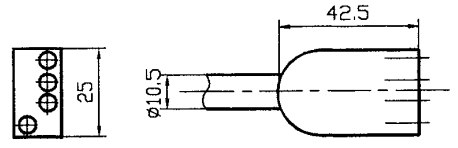

Aquamate Series

Low Profile 3-4

Low Profile 3-4

LPIL4F

LPIL4M

LPBH4F

LPBH4M

LPDC4F

LPDC4M

F M
LP-3

F M
LP-4

Dimensions in mm.

Color Coding:

- #1 Black
- #2 White
- #3 Red (green for 3-pin)
- #4 Green

Technical Specifications:

- Capacity 5 Amps
- Pressure 1000 Bar (15,000 PSI)
- BH Wires 18 AWG Teflon 30 cm
- Cable 18 AWG SO 60 cm
- Voltage 600 VDC