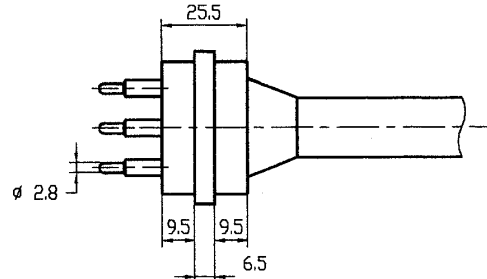

Aquamate Series

Circular 12

Circular 12

IL12F

IL12M

BH12F

BH12M

DC12F

DC12M

Dimensions in mm.

Color Coding:

- # 1 Black
- # 2 White
- # 3 Red
- # 4 Green
- # 5 Orange
- # 6 Blue
- # 7 White/Black
- # 8 Red/Black
- # 9 Green/Black
- # 10 Orange/Black
- # 11 Blue/Black
- # 12 Black/White

Technical Specifications:

- Capacity 5 Amps
- Pressure 1000 Bar (15,000 PSI)
- BH Wires 18 AWG Teflon 30 cm
- Cable 18 AWG SO 60 cm
- Voltage 600 VDC
- Lkg Slv C size

1720 Fiske Place • Oxnard, California 93033-1863