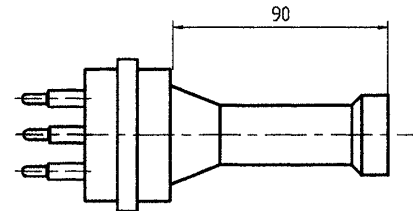

DC12M

Dimensions in mm.

Color Coding:

- # 1 Black
- # 2 White
- # 3 Red
- # 4 Green
- # 5 Orange
- # 6 Blue
- # 7 White/Black
- # 8 Red/Black
- # 9 Green/Black
- # 10 Orange/Black
- # 11 Blue/Black
- # 12 Black/White

Technical Specifications:

- Capacity 5 Amps
- Pressure 1000 Bar (15,000 PSI)
- BH Wires 18 AWG Teflon 30 cm
- Cable 18 AWG SO 60 cm
- Voltage 600 VDC
- Lkg Slv C size

1720 Fiske Place • Oxnard, California 93033-1863