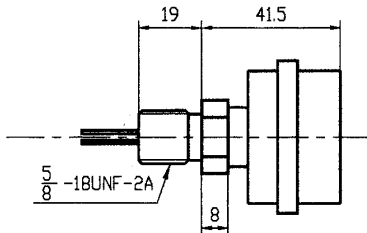

Aquamate Series

Circular 12

Circular 12

BH12F

Dimensions in mm.

Color Coding:

- # 1 Black
- # 2 White
- # 3 Red
- # 4 Green
- # 5 Orange
- # 6 Blue
- # 7 White/Black
- # 8 Red/Black
- # 9 Green/Black
- # 10 Orange/Black
- # 11 Blue/Black
- # 12 Black/White

Technical Specifications:

- Capacity 5 Amps
- Pressure 1000 Bar (15,000 PSI)
- BH Wires 18 AWG Teflon 30 cm
- Cable 18 AWG SO 60 cm
- Voltage 600 VDC
- Lkg Slv C size

1720 Fiske Place • Oxnard, California 93033-1863

Phone: (805) 487-5393 • FAX: (805) 487-0427 • Email: service@birns.com

www.birns.com

USA Toll-Free:

888-BIRNS-88