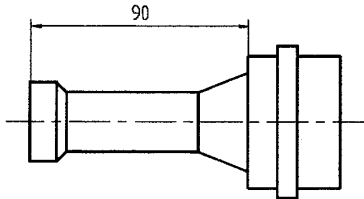

DC12M

Dimensions in mm.

Color Coding:

- # 1 Black
- # 2 White
- # 3 Red
- # 4 Green
- # 5 Orange
- # 6 Blue
- # 7 White/Black
- # 8 Red/Black
- # 9 Green/Black
- # 10 Orange/Black
- # 11 Blue/Black
- # 12 Black/White

Technical Specifications:

- Capacity 5 Amps
- Pressure 1000 Bar (15,000 PSI)
- BH Wires 18 AWG Teflon 30 cm
- Cable 18 AWG SO 60 cm
- Voltage 600 VDC
- Lkg Slv C size

1720 Fiske Place • Oxnard, California 93033-1863