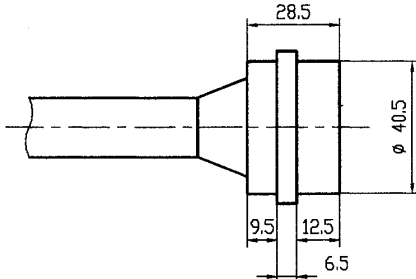

Aquamate Series

Circular 12

Circular 12

IL12F