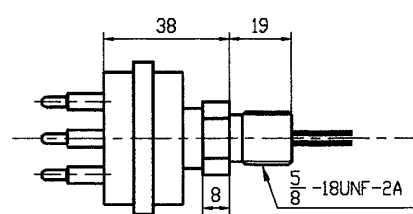

Aquamate Series

Circular 12

Circular 12

BH12M

Dimensions in mm.

Color Coding:

- # 1 Black
- # 2 White
- # 3 Red
- # 4 Green
- # 5 Orange
- # 6 Blue
- # 7 White/Black
- # 8 Red/Black
- # 9 Green/Black
- # 10 Orange/Black
- # 11 Blue/Black
- # 12 Black/White

Technical Specifications:

- Capacity 5 Amps
- Pressure 1000 Bar (15,000 PSI)
- BH Wires 18 AWG Teflon 30 cm
- Cable 18 AWG SO 60 cm
- Voltage 600 VDC
- Lkg Slv C size

1720 Fiske Place • Oxnard, California 93033-1863

Phone: (805) 487-5393 • FAX: (805) 487-0427 • Email: service@birns.com

www.birns.com

USA Toll-Free:

888-BIRNS-88