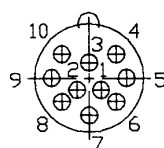

Aquamate Series

Circular 6, 8, and 10

Circular 6, 8, and 10

6F

8F

10F

6M

8M

10M

Dimensions in mm.

- Color Coding:**
- #1 Black    # 6 Blue
  - #2 White   # 7 White/Black
  - #3 Red     # 8 Red/Black
  - #4 Green   # 9 Green/Black
  - #5 Orange  #10 Orange/Black

- Technical Specifications:**
- Capacity        5 Amps
  - Pressure        1000 Bar (15,000 PSI)
  - BH Wires        18 AWG Teflon 30 cm
  - Cable            18 AWG SO 60 cm
  - Voltage         600 VDC
  - Lkg Siv          B size