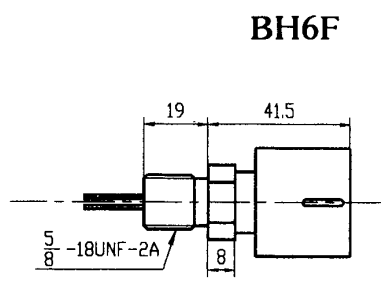

Aquamate Series

Circular 6, 8, and 10

Circular 6, 8, and 10

6F

8F

10F

6M

8M

10M

Dimensions in mm.

- Color Coding:**
- #1 Black    # 6 Blue
  - #2 White   # 7 White/Black
  - #3 Red     # 8 Red/Black
  - #4 Green   # 9 Green/Black
  - #5 Orange  #10 Orange/Black

- Technical Specifications:**
- Capacity        5 Amps
  - Pressure        1000 Bar (15,000 PSI)
  - BH Wires        18 AWG Teflon 30 cm
  - Cable            18 AWG SO 60 cm
  - Voltage         600 VDC
  - Lkg Siv          B size