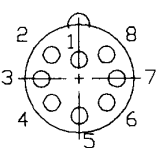

Aquamate Series

Circular 6, 8, and 10

Circular 6, 8, and 10

6F

8F

10F

6M

8M

10M

Dimensions in mm.

- Color Coding:**
- #1 Black    # 6 Blue
  - #2 White   # 7 White/Black
  - #3 Red     # 8 Red/Black
  - #4 Green   # 9 Green/Black
  - #5 Orange  #10 Orange/Black

- Technical Specifications:**
- Capacity        5 Amps
  - Pressure        1000 Bar (15,000 PSI)
  - BH Wires        18 AWG Teflon 30 cm
  - Cable            18 AWG SO 60 cm
  - Voltage         600 VDC
  - Lkg Siv          B size