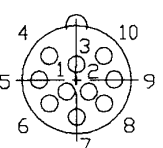

Aquamate Series

Circular 6, 8, and 10

Circular 6, 8, and 10

6F

8F

10F

6M

8M

10M

Dimensions in mm.

- Color Coding:**
- #1 Black    # 6 Blue
  - #2 White   # 7 White/Black
  - #3 Red     # 8 Red/Black
  - #4 Green   # 9 Green/Black
  - #5 Orange  #10 Orange/Black

- Technical Specifications:**
- Capacity        5 Amps
  - Pressure        1000 Bar (15,000 PSI)
  - BH Wires        18 AWG Teflon 30 cm
  - Cable            18 AWG SO 60 cm
  - Voltage         600 VDC
  - Lkg Siv          B size