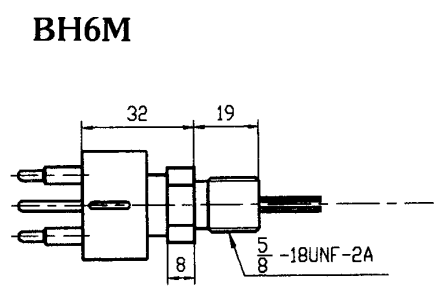

Aquamate Series

Circular 6, 8, and 10

Circular 6, 8, and 10

6F

8F

10F

6M

8M

10M

Dimensions in mm.

- Color Coding:**
- #1 Black    # 6 Blue
  - #2 White   # 7 White/Black
  - #3 Red     # 8 Red/Black
  - #4 Green   # 9 Green/Black
  - #5 Orange  #10 Orange/Black

- Technical Specifications:**
- Capacity        5 Amps
  - Pressure        1000 Bar (15,000 PSI)
  - BH Wires        18 AWG Teflon 30 cm
  - Cable            18 AWG SO 60 cm
  - Voltage         600 VDC
  - Lkg Siv          B size