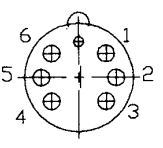

Aquamate Series

Circular 6, 8, and 10

Circular 6, 8, and 10

6F

8F

10F

6M

8M

10M

Dimensions in mm.

- Color Coding:**
- #1 Black    # 6 Blue
  - #2 White   # 7 White/Black
  - #3 Red     # 8 Red/Black
  - #4 Green   # 9 Green/Black
  - #5 Orange  #10 Orange/Black

- Technical Specifications:**
- Capacity        5 Amps
  - Pressure        1000 Bar (15,000 PSI)
  - BH Wires        18 AWG Teflon 30 cm
  - Cable            18 AWG SO 60 cm
  - Voltage         600 VDC
  - Lkg Siv          B size