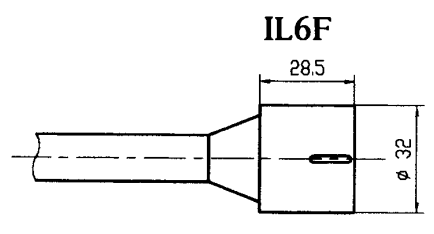

Aquamate Series

Circular 6, 8, and 10

Circular 6, 8, and 10

6F

8F

10F

6M

8M

10M

Dimensions in mm.

- Color Coding:**
- #1 Black    # 6 Blue
  - #2 White   # 7 White/Black
  - #3 Red     # 8 Red/Black
  - #4 Green   # 9 Green/Black
  - #5 Orange  #10 Orange/Black

- Technical Specifications:**
- Capacity        5 Amps
  - Pressure        1000 Bar (15,000 PSI)
  - BH Wires        18 AWG Teflon 30 cm
  - Cable            18 AWG SO 60 cm
  - Voltage         600 VDC
  - Lkg Siv          B size