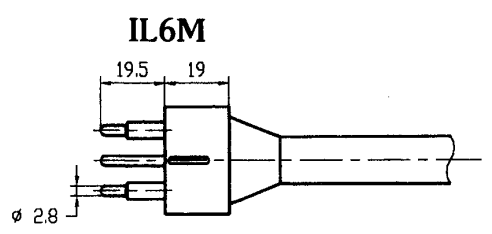

Aquamate Series

Circular 6, 8, and 10

Circular 6, 8, and 10

6F

8F

10F

6M

8M

10M

Dimensions in mm.

- Color Coding:**
- #1 Black    # 6 Blue
  - #2 White   # 7 White/Black
  - #3 Red     # 8 Red/Black
  - #4 Green   # 9 Green/Black
  - #5 Orange  #10 Orange/Black

- Technical Specifications:**
- Capacity        5 Amps
  - Pressure        1000 Bar (15,000 PSI)
  - BH Wires        18 AWG Teflon 30 cm
  - Cable            18 AWG SO 60 cm
  - Voltage         600 VDC
  - Lkg Siv          B size