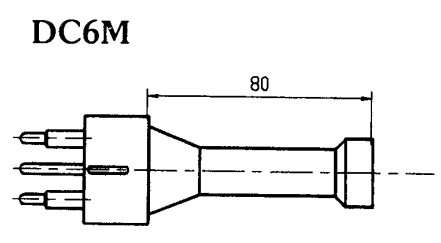

Aquamate Series

Circular 6, 8, and 10

Circular 6, 8, and 10

6F

8F

10F

6M

8M

10M

Dimensions in mm.

- Color Coding:**
- #1 Black    # 6 Blue
  - #2 White   # 7 White/Black
  - #3 Red     # 8 Red/Black
  - #4 Green   # 9 Green/Black
  - #5 Orange  #10 Orange/Black

- Technical Specifications:**
- Capacity        5 Amps
  - Pressure        1000 Bar (15,000 PSI)
  - BH Wires        18 AWG Teflon 30 cm
  - Cable            18 AWG SO 60 cm
  - Voltage         600 VDC
  - Lkg Siv          B size