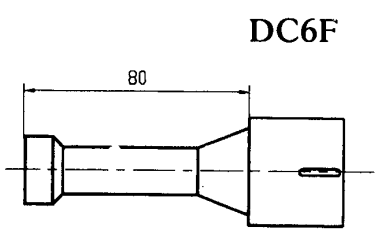

Aquamate Series

Circular 6, 8, and 10

Circular 6, 8, and 10

6F

8F

10F

6M

8M

10M

Dimensions in mm.

- Color Coding:**
- #1 Black    # 6 Blue
  - #2 White   # 7 White/Black
  - #3 Red     # 8 Red/Black
  - #4 Green   # 9 Green/Black
  - #5 Orange  #10 Orange/Black

- Technical Specifications:**
- Capacity        5 Amps
  - Pressure        1000 Bar (15,000 PSI)
  - BH Wires        18 AWG Teflon 30 cm
  - Cable            18 AWG SO 60 cm
  - Voltage         600 VDC
  - Lkg Siv          B size