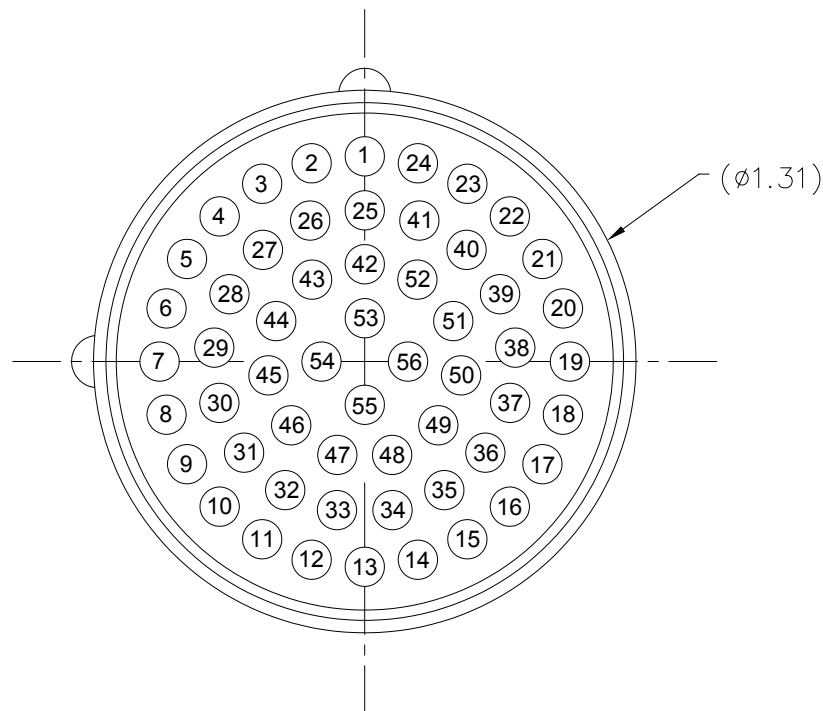

40-665-002-00

MILLENNIUM SERIES

3R-PIS

TABLE 1: AVAILABLE INSERTS

PART NO.	SOCKET SIZES
3R-PIS-36	36, #16
3R-PIS-24	24, #14
3R-PIS-119	119, #22
3R-PIS-37	37, #16
3R-PIS-56	56, #20

3R-PIS-56

3R-PIS

FACE VIEW