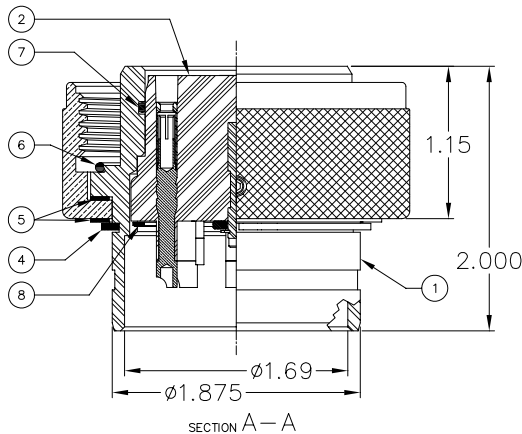

40-643-001-00

MILLENNIUM SERIES

3T-CP

NOTES: UNLESS OTHERWISE SPECIFIED.

1. MATES WITH 3T RECEPTACLE.
2. SEE 3P-PIS DATA SHEETS (40-665-001-00) FOR AVAILABLE INSERTS.

3T-CP

1		56B-015	SNAP RING, UR-150-S	302 S.S.	8
1		59A-132	O-RING, 2-028	BUNA 70	7
1		59A-133	O-RING, 2-033	BUNA 70	6
2		23D-200	WASHER	316 S.S.	5
1		56B-084	RETAINING RING, TRUARC 5100-187-H	S.S.	4
1		24F-120	ENGAGING NUT	BRASS 360	3
1		3T-PIS	SOCKET INSERT ASSEMBLY, 3T-PIS	VARIOUS	2
1		24E-215	SHELL, 3T-CP	316 S.S.	1
QTY REQD	CAGE CODE	PART OR IDENTIFYING NO.	NOMENCLATURE OR DESCRIPTION	MATERIAL SPECIFICATION	ZONE ITEM NO
PARTS LIST					