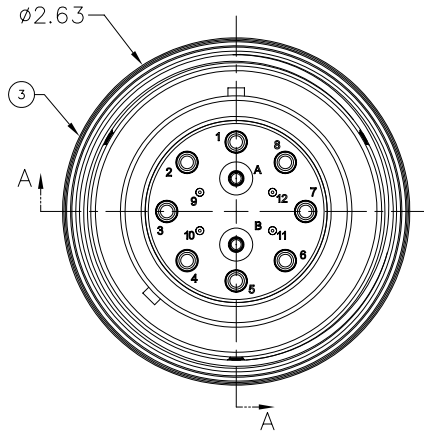

40-643-001-00

MILLENNIUM SERIES

3T-CP

NOTES: UNLESS OTHERWISE SPECIFIED.

1. MATES WITH 3T RECEPTACLE.
2. SEE 3P-PIS DATA SHEETS (40-665-001-00) FOR AVAILABLE INSERTS.

3T-CP

1		56B-015	SNAP RING, UR-150-S	302 S.S.	8
1		59A-132	O-RING, 2-028	BUNA 70	7
1		59A-133	O-RING, 2-033	BUNA 70	6
2		23D-200	WASHER	316 S.S.	5
1		56B-084	RETAINING RING, TRUARC 5100-187-H	S.S.	4
1		24F-120	ENGAGING NUT	BRASS 360	3
1		3T-PIS	SOCKET INSERT ASSEMBLY, 3T-PIS	VARIOUS	2
1		24E-215	SHELL, 3T-CP	316 S.S.	1
QTY REQD	CAGE CODE	PART OR IDENTIFYING NO.	NOMENCLATURE OR DESCRIPTION	MATERIAL SPECIFICATION	ZONE ITEM NO
PARTS LIST					