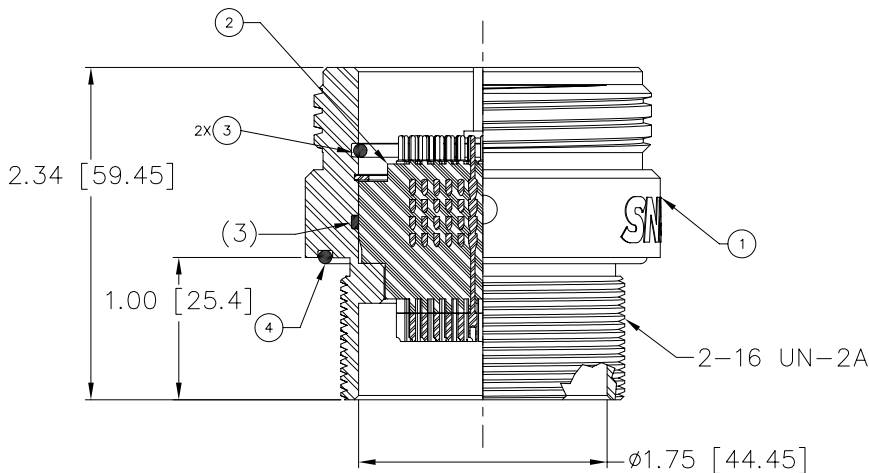

40-640-001-00

MILLENNIUM SERIES

3T-BR

NOTES: UNLESS OTHERWISE SPECIFIED.

1. MATES WITH 3T-CP.
2. SEE 3T-RIP DATA SHEETS (40-660-001-00) FOR AVAILABLE INSERTS.

SECTION A-A

1	56B-033	SNAP RING, SPIROLOX UR-175-S	302 S.S.		5	
1	59A-127	O-RING, 2-034	BUNA 70		4	
2	59A-183	O-RING, 2-031	BUNA 70		3	
1	3T-RIP	INSERT ASSY., PIN, 3T RECEPTACLE	GRE		2	
1	24E-216	SHELL, 3T-BR	316 S.S.		1	
QTY REQD	CAGE CODE	PART OR IDENTIFYING NO.	NOMENCLATURE OR DESCRIPTION	MATERIAL SPECIFICATION	ZONE	ITEM NO

BULKHEAD THRU-HOLE