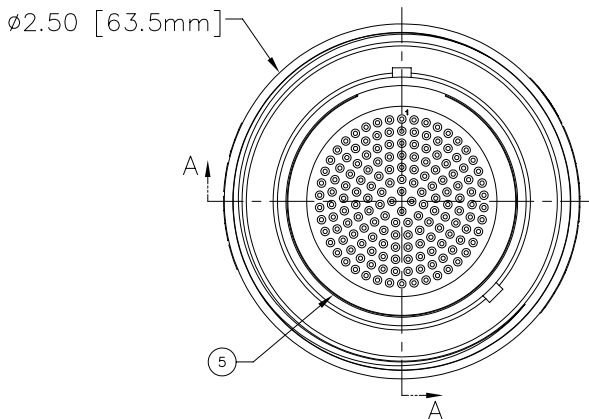

40-640-001-00

MILLENNIUM SERIES

3T-BR

NOTES: UNLESS OTHERWISE SPECIFIED.

1. MATES WITH 3T-CP.
2. SEE 3T-RIP DATA SHEETS (40-660-001-00) FOR AVAILABLE INSERTS.

SECTION A-A

1	56B-033	SNAP RING, SPIROLOX UR-175-S	302 S.S.		5	
1	59A-127	O-RING, 2-034	BUNA 70		4	
2	59A-183	O-RING, 2-031	BUNA 70		3	
1	3T-RIP	INSERT ASSY., PIN, 3T RECEPTACLE	GRE		2	
1	24E-216	SHELL, 3T-BR	316 S.S.		1	
QTY REQD	CAGE CODE	PART OR IDENTIFYING NO.	NOMENCLATURE OR DESCRIPTION	MATERIAL SPECIFICATION	ZONE	ITEM NO

BULKHEAD THRU-HOLE