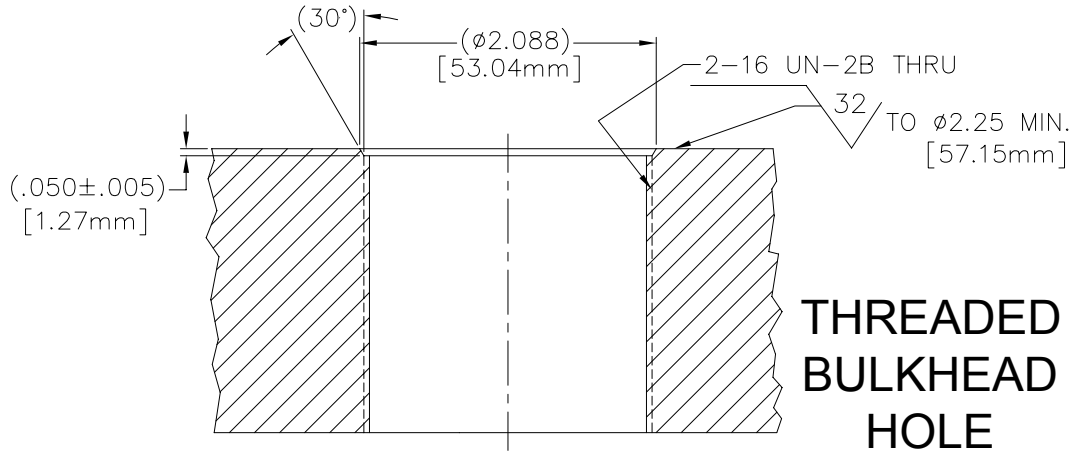

40-640-001-00

MILLENNIUM SERIES

3T-BR

NOTES: UNLESS OTHERWISE SPECIFIED.

1. MATES WITH 3T-CP.
2. SEE 3T-RIP DATA SHEETS (40-660-001-00) FOR AVAILABLE INSERTS.

SECTION A-A

1	56B-033	SNAP RING, SPIROLOX UR-175-S	302 S.S.		5	
1	59A-127	O-RING, 2-034	BUNA 70		4	
2	59A-183	O-RING, 2-031	BUNA 70		3	
1	3T-RIP	INSERT ASSY., PIN, 3T RECEPTACLE	GRE		2	
1	24E-216	SHELL, 3T-BR	316 S.S.		1	
QTY REQD	CAGE CODE	PART OR IDENTIFYING NO.	NOMENCLATURE OR DESCRIPTION	MATERIAL SPECIFICATION	ZONE	ITEM NO

BULKHEAD THRU-HOLE