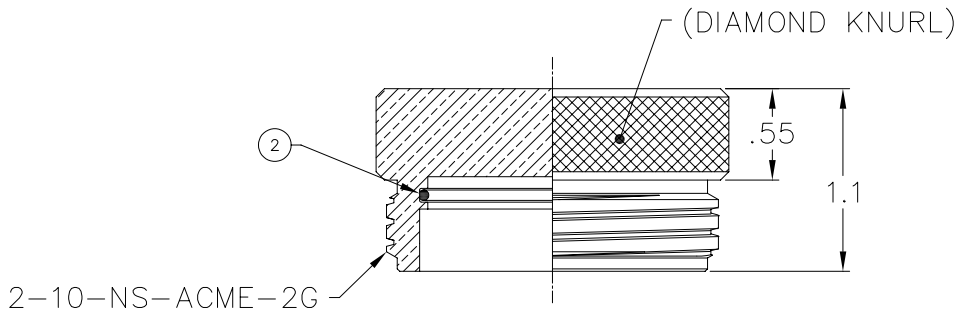

MILLENNIUM SERIES

3R-PCH

NOTES: UNLESS OTHERWISE SPECIFIED.

- 1. MATES WITH 3R-CP.

3R-PCH

1		59A-020	O-RING, 2-029	BUNA 70		2
1		24C-055	PLUG CAP, HP, 3R	BRASS 360		1
QTY REQD	CAGE CODE	PART OR IDENTIFYING NO.	NOMENCLATURE OR DESCRIPTION	MATERIAL SPECIFICATION	ZONE	ITEM NO.
PARTS LIST						