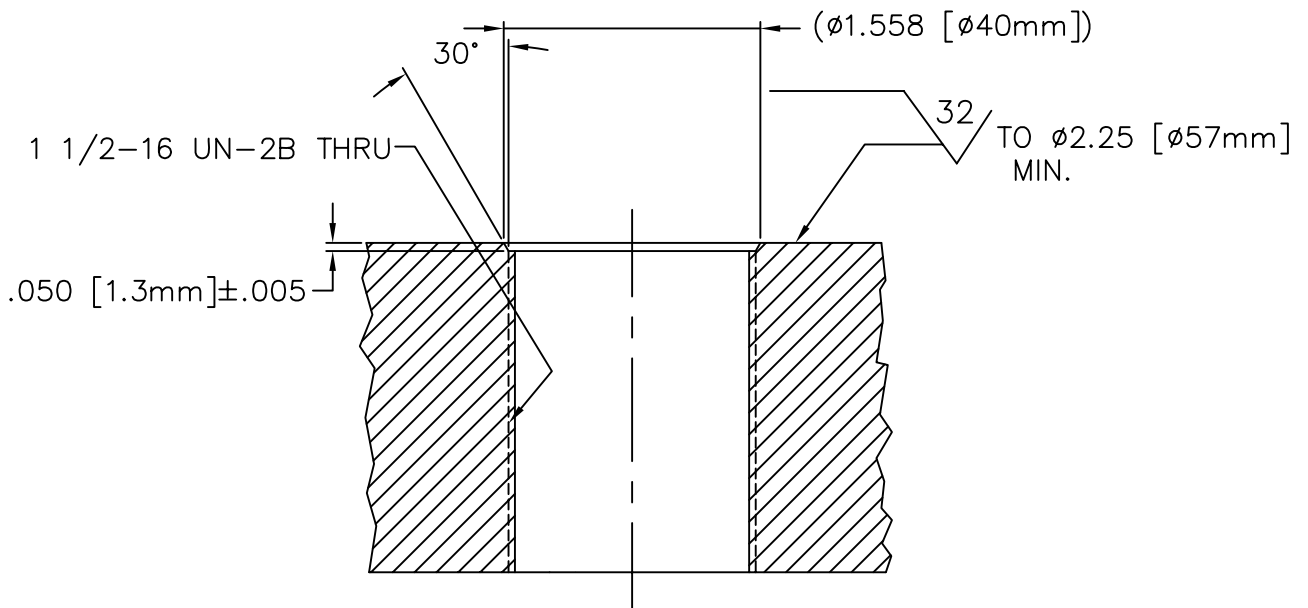

40-605-002-00

MILLENNIUM
SERIES

3R-BR

RECOMMENDED MOUNTING CONFIGURATIONS

THREADED
BULKHEAD
HOLE

1720 Fiske Place Oxnard, California 93033-1863
Phone: (805) 487-5393 FAX: (805) 487-0427 Email: service@birns.com
www.birns.com

USA Toll-Free:
888-BIRNS-88

3R-BR