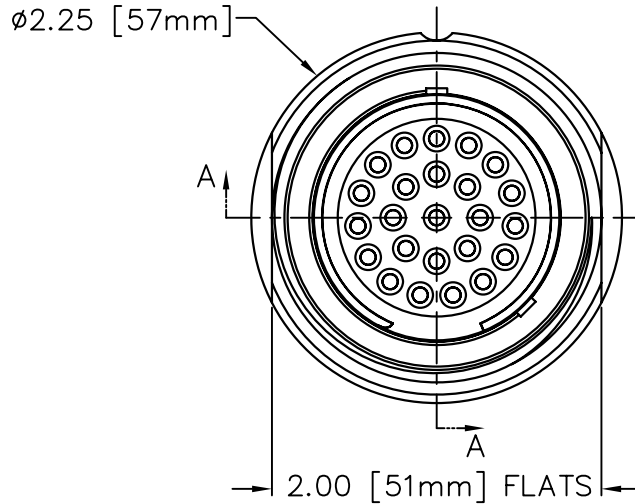

40-605-001-00

MILLENNIUM SERIES

3R-BR

NOTES: UNLESS OTHERWISE SPECIFIED.

1. MATES WITH 3R-CP.
2. SEE 3R-RIP DATA SHEETS (40-650-001) FOR AVAILABLE INSERTS.
3. DIMENSIONS ARE IN INCHES [mm].

| QTY REQD | CAGE CODE | PART OR IDENTIFYING NO. | NOMENCLATURE OR DESCRIPTION | MATERIAL SPECIFICATION | ZONE | ITEM NO |
|----------|-----------|-------------------------|---------------------------------|------------------------|------|---------|
| 1 | | 59A-183 | O-RING, 2-031 | BUNA 70 | | 5 |
| 2 | | 59A-020 | O-RING, 2-029 | BUNA 70 | | 4 |
| 1 | | 56B-015 | SNAP RING, UR-150-S | S.S. | | 3 |
| 1 | | 3R-RIP | INSERT ASSY., PIN, 3R CONNECTOR | 52G-012 GRE | | 2 |
| 1 | | 24E-426 | SHELL, 3R-BR | 316 S.S. | | 1 |