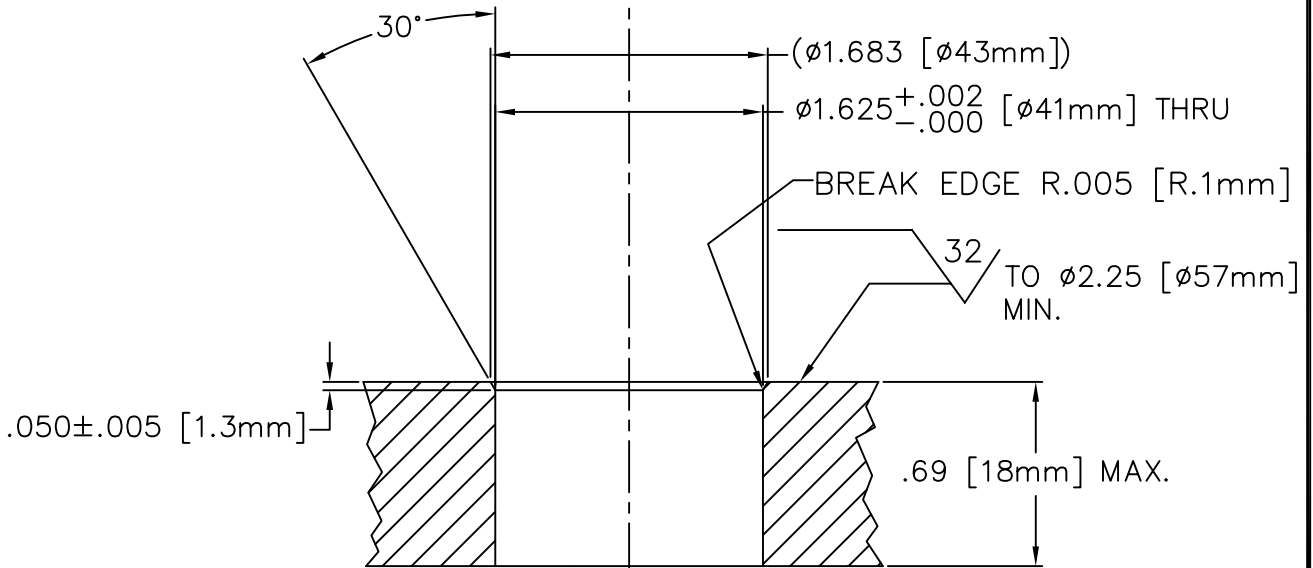

40-605-003-00

MILLENNIUM
SERIES

3R-BR

RECOMMENDED MOUNTING CONFIGURATIONS

3R-BR

1720 Fiske Place Oxnard, California 93033-1863
Phone: (805) 487-5393 FAX: (805) 487-0427 Email: service@birns.com
www.birns.com

USA Toll-Free:
888-BIRNS-88