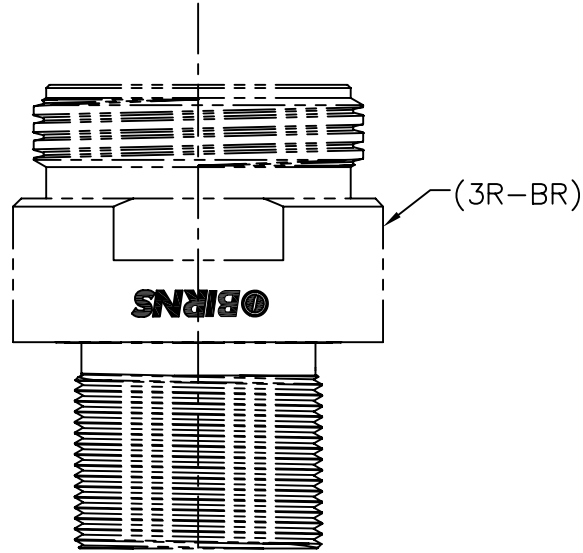

40-605-001-00

MILLENNIUM SERIES

3R-BR

NOTES: UNLESS OTHERWISE SPECIFIED.

1. MATES WITH 3R-CP.
2. SEE 3R-RIP DATA SHEETS (40-650-001) FOR AVAILABLE INSERTS.
3. DIMENSIONS ARE IN INCHES [mm].

| QTY REQD | CAGE CODE | PART OR IDENTIFYING NO. | NOMENCLATURE OR DESCRIPTION | MATERIAL SPECIFICATION | ZONE | ITEM NO |
|----------|-----------|-------------------------|---------------------------------|------------------------|------|---------|
| 1 | | 59A-183 | O-RING, 2-031 | BUNA 70 | | 5 |
| 2 | | 59A-020 | O-RING, 2-029 | BUNA 70 | | 4 |
| 1 | | 56B-015 | SNAP RING, UR-150-S | S.S. | | 3 |
| 1 | | 3R-RIP | INSERT ASSY., PIN, 3R CONNECTOR | 52G-012 GRE | | 2 |
| 1 | | 24E-426 | SHELL, 3R-BR | 316 S.S. | | 1 |

3R-BR

40-605-003-00

MILLENNIUM
SERIES

3R-BR

RECOMMENDED MOUNTING CONFIGURATIONS

3R-BR

1720 Fiske Place Oxnard, California 93033-1863
 Phone: (805) 487-5393 FAX: (805) 487-0427 Email: service@birns.com
www.birns.com