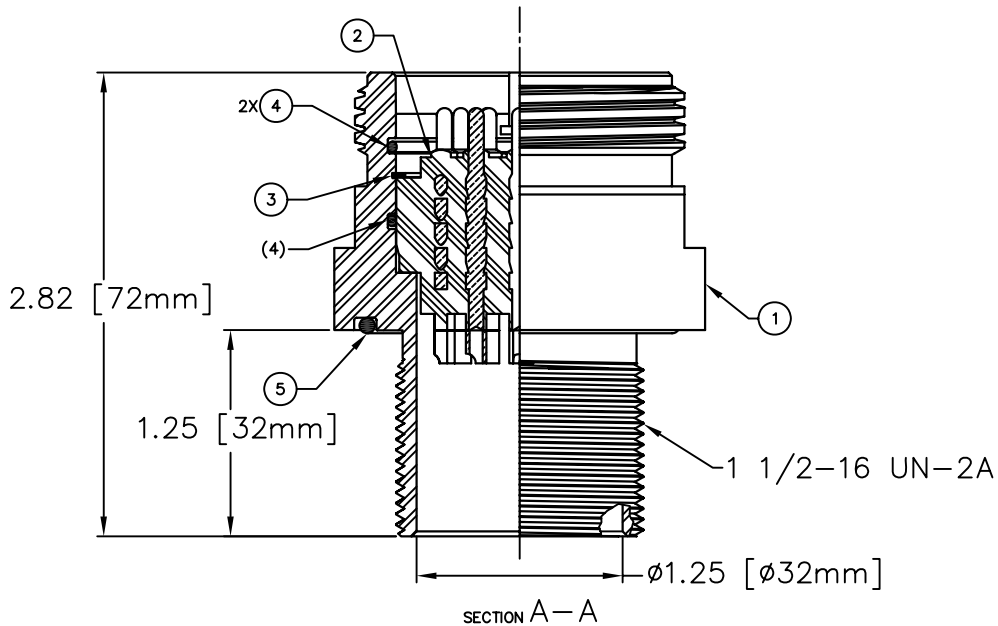

40-605-001-00

MILLENNIUM SERIES

3R-BR

NOTES: UNLESS OTHERWISE SPECIFIED.

1. MATES WITH 3R-CP.
2. SEE 3R-RIP DATA SHEETS (40-650-001) FOR AVAILABLE INSERTS.
3. DIMENSIONS ARE IN INCHES [mm].

| QTY REQD | CAGE CODE | PART OR IDENTIFYING NO. | NOMENCLATURE OR DESCRIPTION | MATERIAL SPECIFICATION | ZONE | ITEM NO |
|----------|-----------|-------------------------|---------------------------------|------------------------|------|---------|
| 1 | | 59A-183 | O-RING, 2-031 | BUNA 70 | | 5 |
| 2 | | 59A-020 | O-RING, 2-029 | BUNA 70 | | 4 |
| 1 | | 56B-015 | SNAP RING, UR-150-S | S.S. | | 3 |
| 1 | | 3R-RIP | INSERT ASSY., PIN, 3R CONNECTOR | 52G-012 GRE | | 2 |
| 1 | | 24E-426 | SHELL, 3R-BR | 316 S.S. | | 1 |