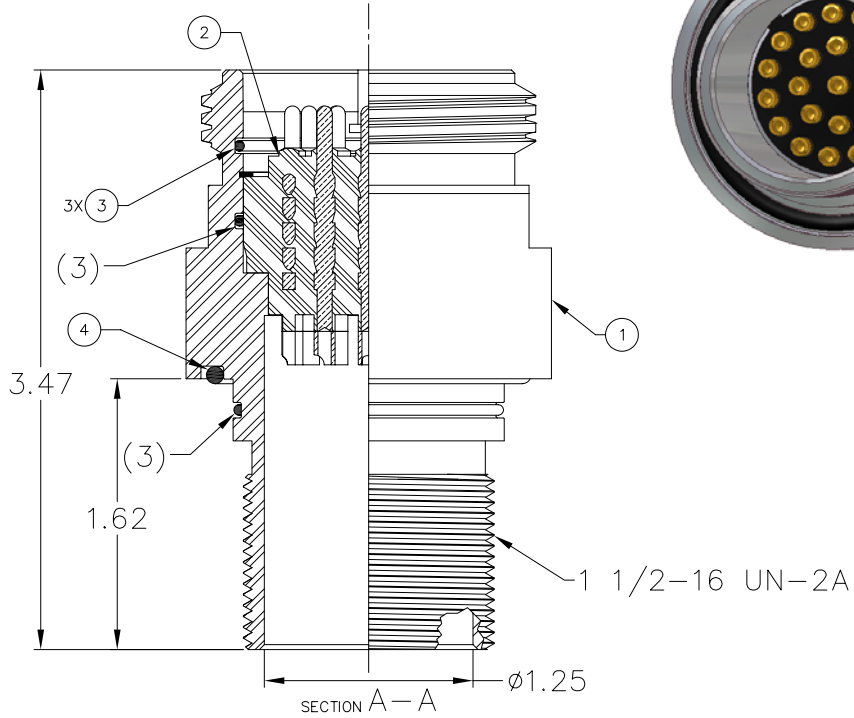

MILLENNIUM SERIES

3R-OR

NOTES: UNLESS OTHERWISE SPECIFIED.

- MATES WITH 3R-CP.
- SEE 3R-RIP DATA SHEETS (40-650-001) FOR AVAILABLE INSERTS.

| 1 | | 56B-015 | SNAP RING, UR-150-S | 302 S.S. | | 5 |
|----------|-----------|-------------------------|---------------------------------|------------------------|------|---------|
| 1 | | 59A-057 | O-RING, 2-132 | BUNA 70 | | 4 |
| 3 | | 59A-020 | O-RING, 2-029 | BUNA 70 | | 3 |
| 1 | | 3R-RIP | INSERT ASSY., PIN, 3R CONNECTOR | 52G-012 GRE | | 2 |
| 1 | | 24E-012 | SHELL, 3R-BR | 316 S.S. | | 1 |
| QTY REQD | CAGE CODE | PART OR IDENTIFYING NO. | NOMENCLATURE OR DESCRIPTION | MATERIAL SPECIFICATION | ZONE | ITEM NO |

**THREADED
BULKHEAD
HOLE**

SERIES

40-601-003-00

3R-OR

3R-OR