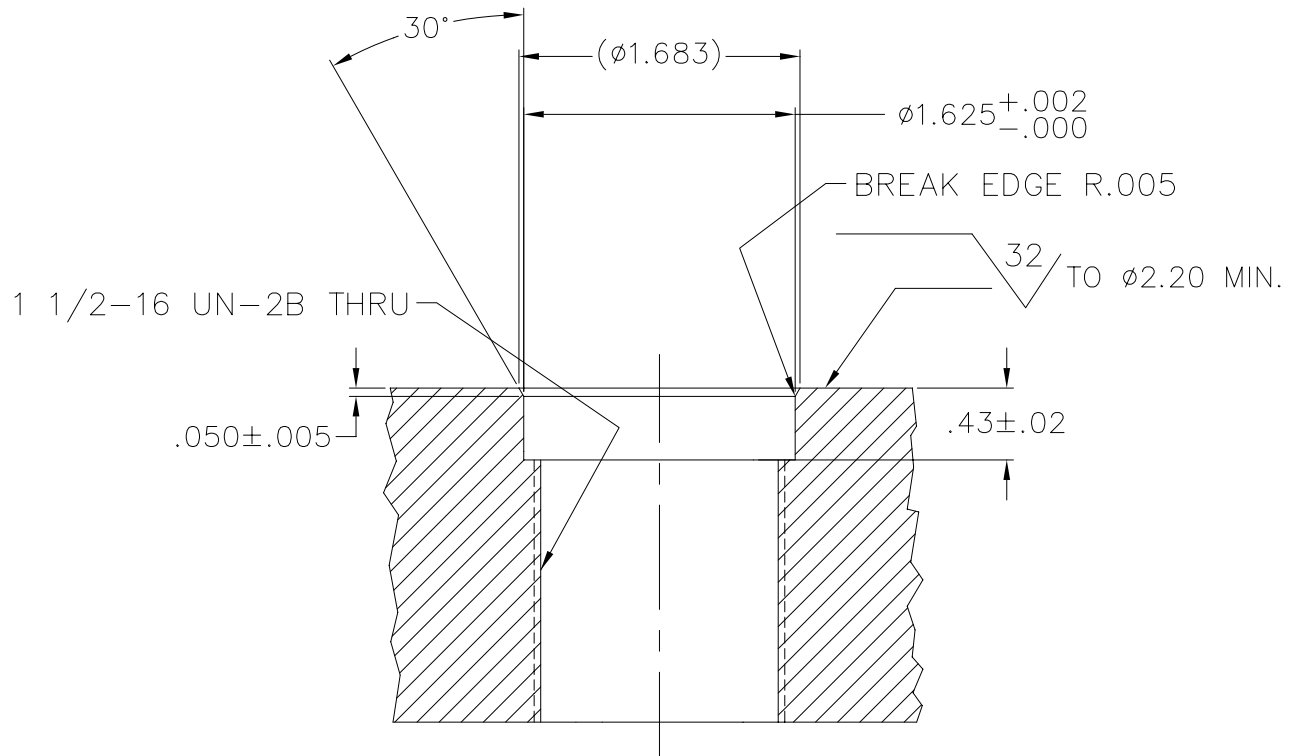

MILLENNIUM SERIES

3R-OR

NOTES: UNLESS OTHERWISE SPECIFIED.

- MATES WITH 3R-CP.
- SEE 3R-RIP DATA SHEETS (40-650-001) FOR AVAILABLE INSERTS.

| 1 | | 56B-015 | SNAP RING, UR-150-S | 302 S.S. | | 5 |
|----------|-----------|-------------------------|---------------------------------|------------------------|------|---------|
| 1 | | 59A-057 | O-RING, 2-132 | BUNA 70 | | 4 |
| 3 | | 59A-020 | O-RING, 2-029 | BUNA 70 | | 3 |
| 1 | | 3R-RIP | INSERT ASSY., PIN, 3R CONNECTOR | 52G-012 GRE | | 2 |
| 1 | | 24E-012 | SHELL, 3R-BR | 316 S.S. | | 1 |
| QTY REQD | CAGE CODE | PART OR IDENTIFYING NO. | NOMENCLATURE OR DESCRIPTION | MATERIAL SPECIFICATION | ZONE | ITEM NO |

**THREADED
BULKHEAD
HOLE**

SERIES

40-601-003-00

3R-OR

3R-OR