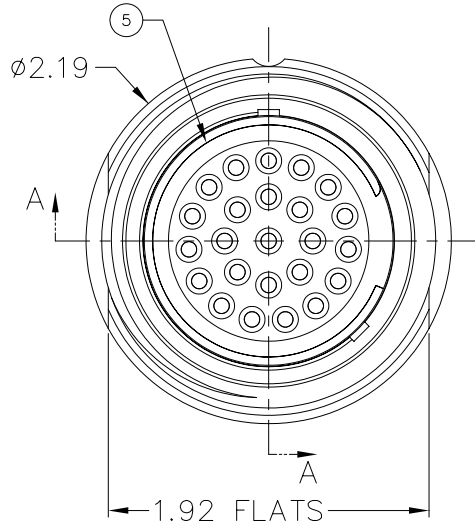

MILLENNIUM SERIES

3R-OR

NOTES: UNLESS OTHERWISE SPECIFIED.

- MATES WITH 3R-CP.
- SEE 3R-RIP DATA SHEETS (40-650-001) FOR AVAILABLE INSERTS.

| 1 | | 56B-015 | SNAP RING, UR-150-S | 302 S.S. | | 5 |
|----------|-----------|-------------------------|---------------------------------|------------------------|------|---------|
| 1 | | 59A-057 | O-RING, 2-132 | BUNA 70 | | 4 |
| 3 | | 59A-020 | O-RING, 2-029 | BUNA 70 | | 3 |
| 1 | | 3R-RIP | INSERT ASSY., PIN, 3R CONNECTOR | 52G-012 GRE | | 2 |
| 1 | | 24E-012 | SHELL, 3R-BR | 316 S.S. | | 1 |
| QTY REQD | CAGE CODE | PART OR IDENTIFYING NO. | NOMENCLATURE OR DESCRIPTION | MATERIAL SPECIFICATION | ZONE | ITEM NO |

**THREADED
BULKHEAD
HOLE**

SERIES

40-601-003-00

3R-OR

3R-OR