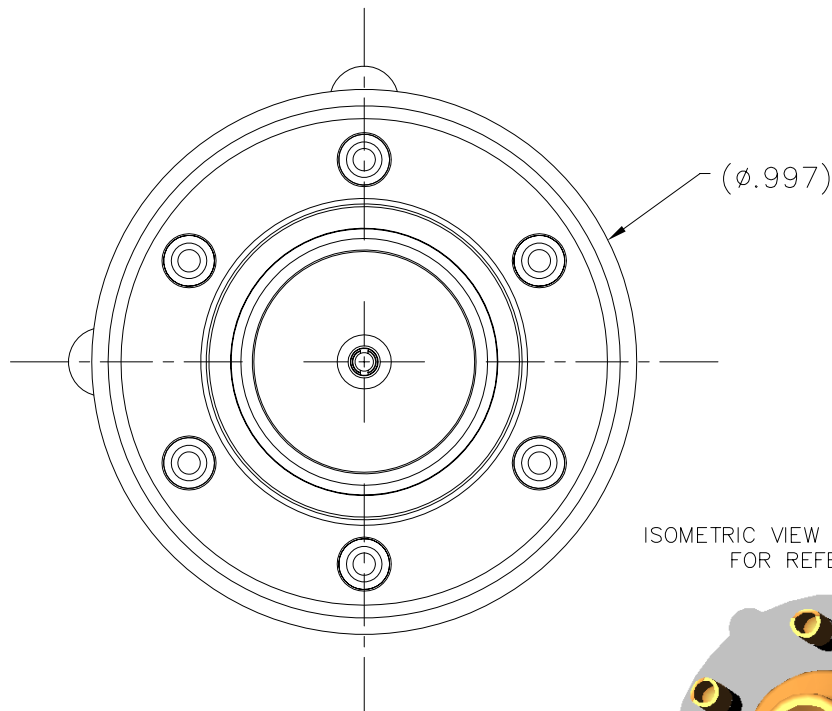

40-565-007-00

**MILLENNIUM
SERIES**

3P-PIS

TABLE 1: AVAILABLE INSERTS

PART NO.	SOCKET SIZES
3P-PIS-13	13, #10
3P-PIS-17	17, #14
3P-PIS-25	25, #16
3P-PIS-40	40, #20
3P-PIS-C	50 OHM COAX
3P-PIS-C6	75 OHM COAX; 6, #22
3P-PIS-83	83, #22

3P-PIS-C6

ISOMETRIC VIEW SHOWN ASSEMBLED FOR REFERENCE ONLY

ISOMETRIC VIEW SHOWN ASSEMBLED FOR REFERENCE ONLY

FACE VIEWS

PIN CONFIGURATION

3P-PIS

1720 Fiske Place Oxnard, California 93033-1863
 Phone: (805) 487-5393 FAX: (805) 487-0427 Email: service@birns.com
www.birns.com