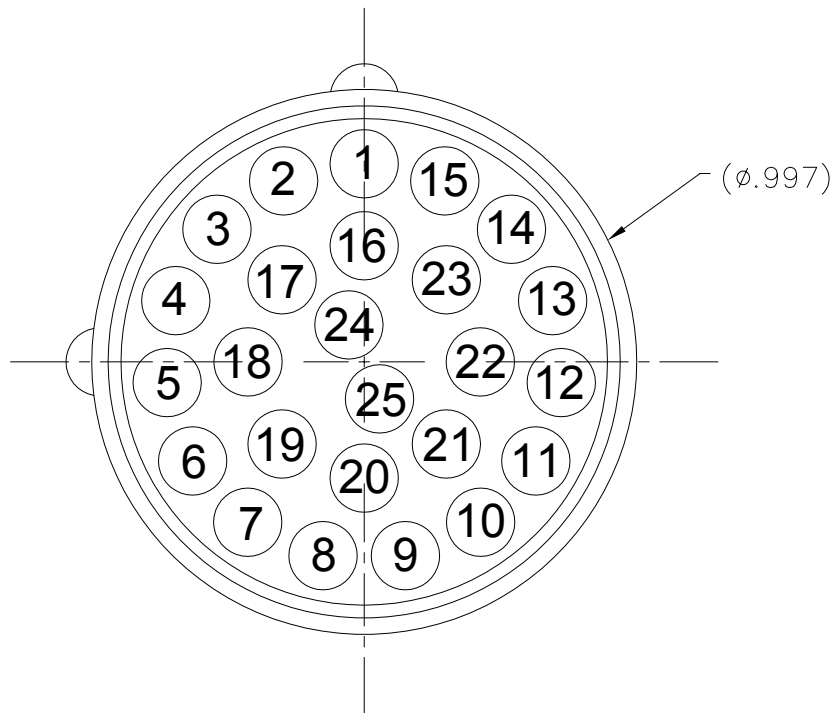

40-565-003-00

**MILLENNIUM
SERIES**

3P-PIS

TABLE 1: AVAILABLE INSERTS

PART NO.	SOCKET SIZES
3P-PIS-13	13, #10
3P-PIS-17	17, #14
3P-PIS-25	25, #16
3P-PIS-40	40, #20
3P-PIS-C	50 OHM COAX
3P-PIS-C6	75 OHM COAX; 6, #22
3P-PIS-83	83, #22

3P-PIS-25

ISOMETRIC VIEW SHOWN ASSEMBLED
FOR REFERENCE ONLY

3P-PIS

FACE VIEWS

PIN CONFIGURATION

1720 Fiske Place Oxnard, California 93033-1863
 Phone: (805) 487-5393 FAX: (805) 487-0427 Email: service@birns.com
www.birns.com