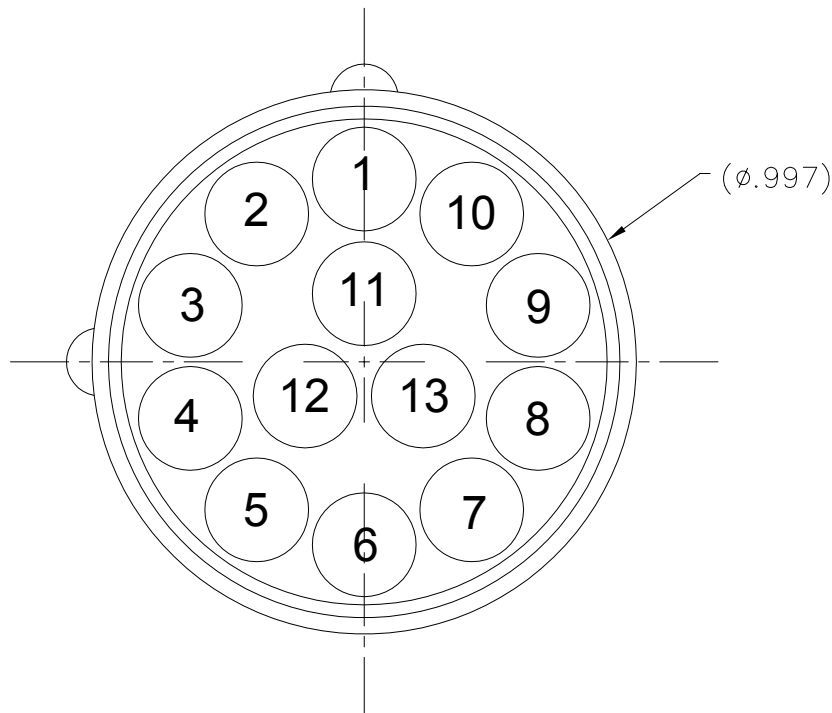

40-565-001-00

**MILLENNIUM
SERIES**

3P-PIS

TABLE 1: AVAILABLE INSERTS

| PART NO. | SOCKET SIZES |
|-----------|---------------------|
| 3P-PIS-13 | 13, #10 |
| 3P-PIS-17 | 17, #14 |
| 3P-PIS-25 | 25, #16 |
| 3P-PIS-40 | 40, #20 |
| 3P-PIS-C | 50 OHM COAX |
| 3P-PIS-C6 | 75 OHM COAX; 6, #22 |
| 3P-PIS-83 | 83, #22 |

3P-PIS-13

3P-PIS

ISOMETRIC VIEW SHOWN ASSEMBLED
FOR REFERENCE ONLY

FACE VIEWS

PIN CONFIGURATION

1720 Fiske Place Oxnard, California 93033-1863
 Phone: (805) 487-5393 FAX: (805) 487-0427 Email: service@birns.com
www.birns.com