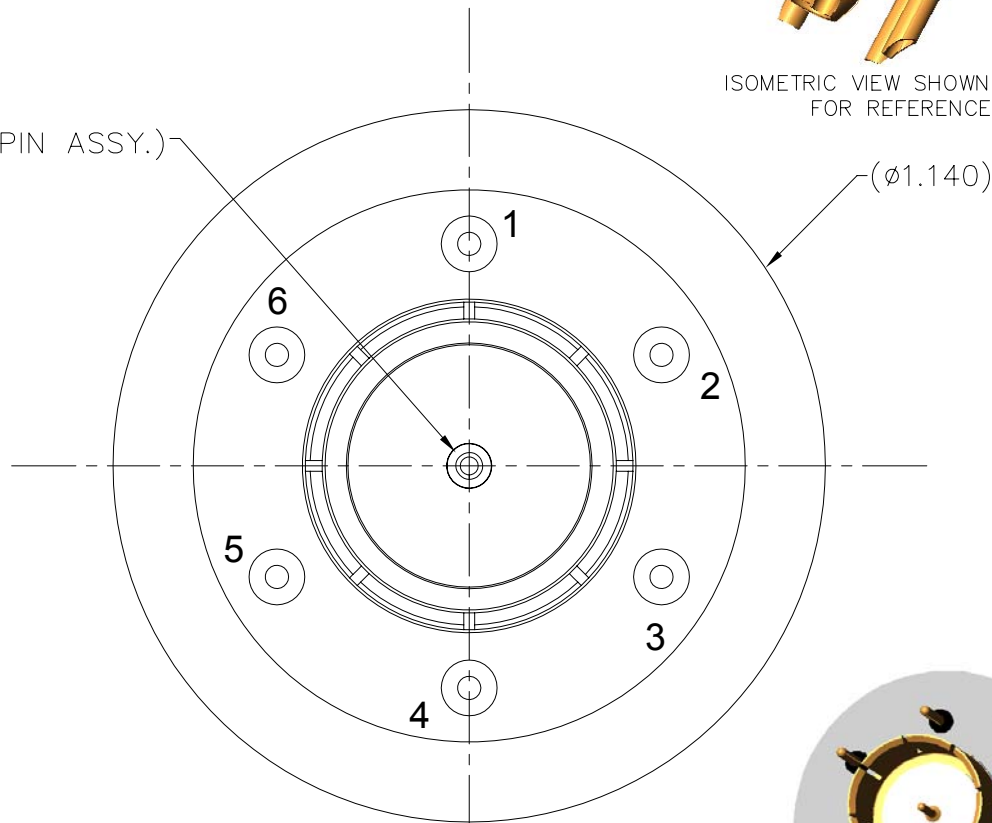

### 3P-RIP-C6

TABLE 1: AVAILABLE INSERTS

PART NO.	CONTACT SIZES
3P-RIP-13	13, #10
3P-RIP-17	17, #14
3P-RIP-25	25 #16
3P-RIP-40	40 #20
3P-RIP-C	50 OHM COAX
3P-RIP-C6	75 OHM COAX; 6, #22

ISOMETRIC VIEW SHOWN ASSEMBLED FOR REFERENCE ONLY

3P-RIP

(#22AWG SKT/PIN ASSY.)

FACE VIEWS

PIN CONFIGURATION

ISOMETRIC VIEW SHOWN ASSEMBLED FOR REFERENCE ONLY

1720 Fiske Place Oxnard, California 93033-1863  
 Phone: (805) 487-5393 FAX: (805) 487-0427 Email: [service@birns.com](mailto:service@birns.com)  
[www.birns.com](http://www.birns.com)