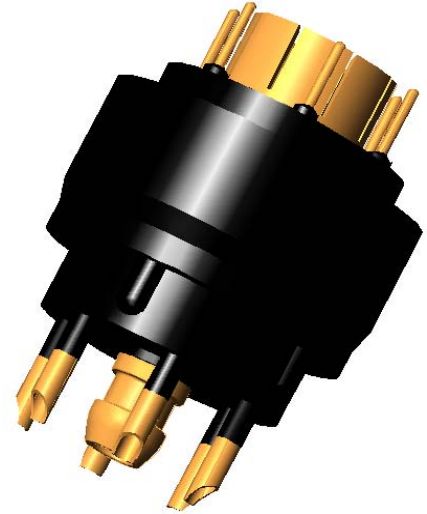

### 3P-RIP-C6

TABLE 1: AVAILABLE INSERTS

PART NO.	CONTACT SIZES
3P-RIP-13	13, #10
3P-RIP-17	17, #14
3P-RIP-25	25 #16
3P-RIP-40	40 #20
3P-RIP-C	50 OHM COAX
3P-RIP-C6	75 OHM COAX; 6, #22

ISOMETRIC VIEW SHOWN ASSEMBLED FOR REFERENCE ONLY