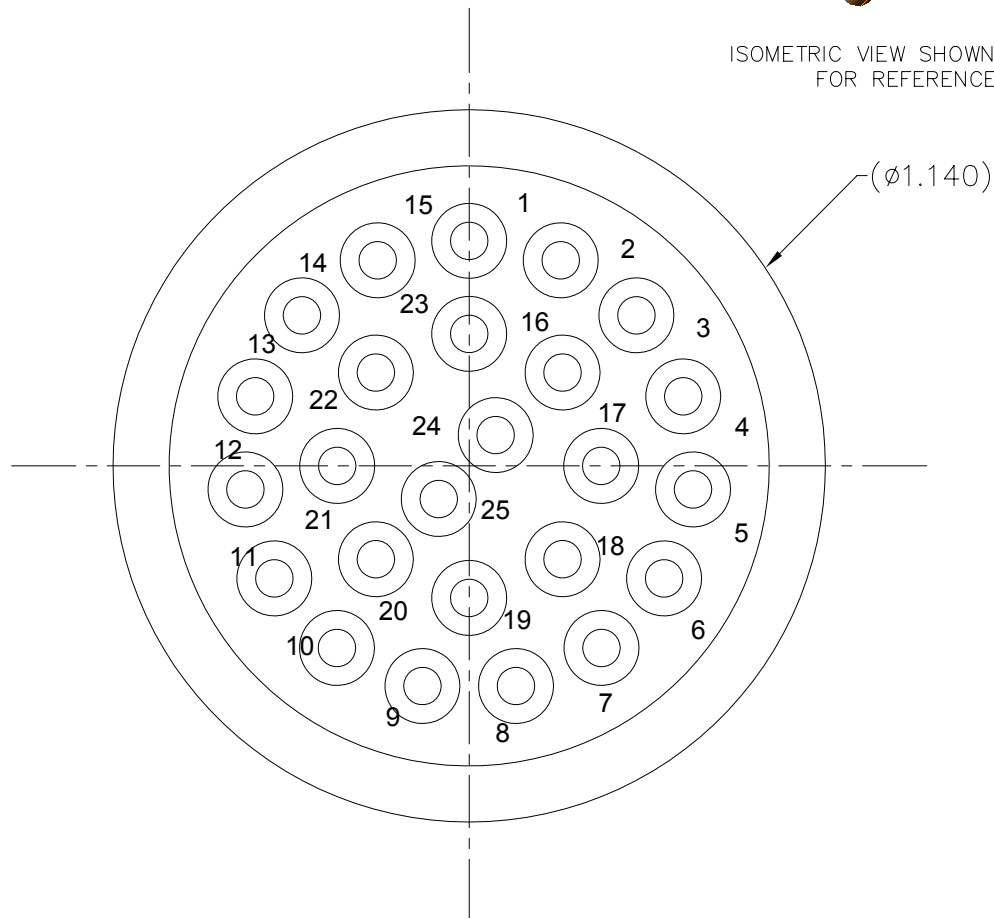

40-500-003-00

**MILLENNIUM
SERIES**

3P-RIP

TABLE 1: AVAILABLE INSERTS

PART NO.	CONTACT SIZES
3P-RIP-13	13, #10
3P-RIP-17	17, #14
3P-RIP-25	25 #16
3P-RIP-40	40 #20
3P-RIP-C	50 OHM COAX
3P-RIP-C6	75 OHM COAX; 6, #22

3P-RIP-25

ISOMETRIC VIEW SHOWN ASSEMBLED
FOR REFERENCE ONLY

FACE VIEWS

PIN CONFIGURATION

3P-RIP

1720 Fiske Place Oxnard, California 93033-1863
 Phone: (805) 487-5393 FAX: (805) 487-0427 Email: service@birns.com
www.birns.com