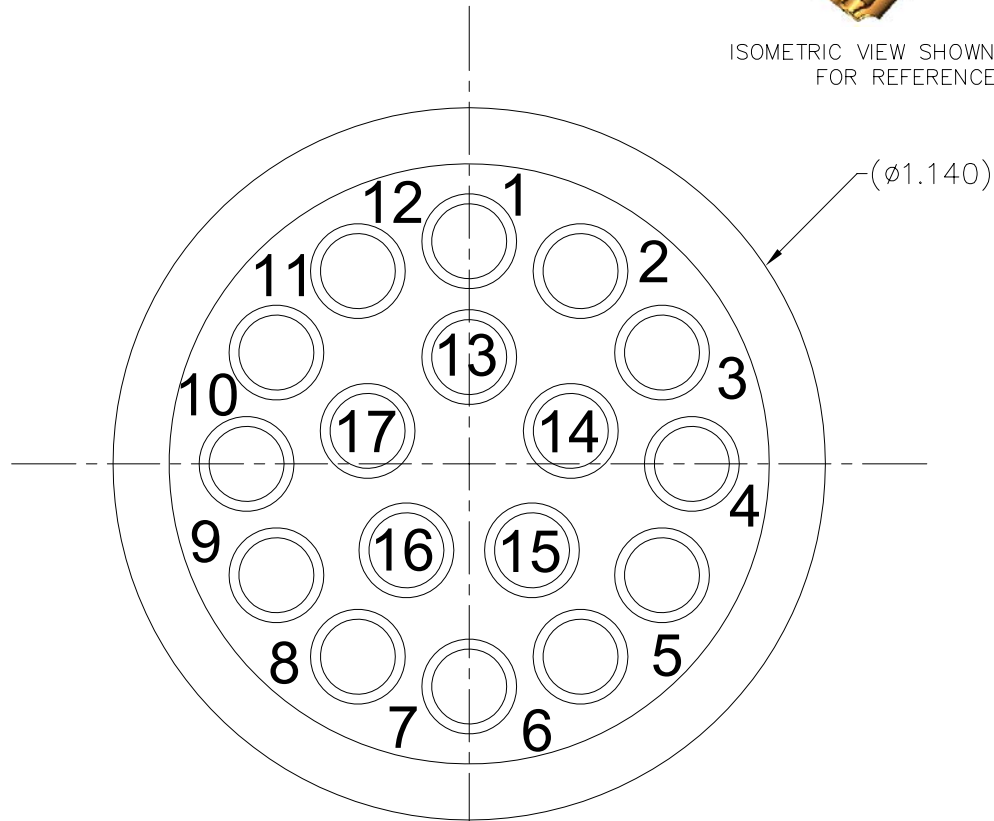

40-500-002-00

**MILLENNIUM
SERIES**

3P-RIP

TABLE 1: AVAILABLE INSERTS

PART NO.	CONTACT SIZES
3P-RIP-13	13, #10
3P-RIP-17	17, #14
3P-RIP-25	25 #16
3P-RIP-40	40 #20
3P-RIP-C	50 OHM COAX
3P-RIP-C6	75 OHM COAX; 6, #22

3P-RIP-17

ISOMETRIC VIEW SHOWN ASSEMBLED FOR REFERENCE ONLY

FACE VIEWS

PIN CONFIGURATION

3P-RIP

1720 Fiske Place Oxnard, California 93033-1863
 Phone: (805) 487-5393 FAX: (805) 487-0427 Email: service@birns.com
 www.birns.com