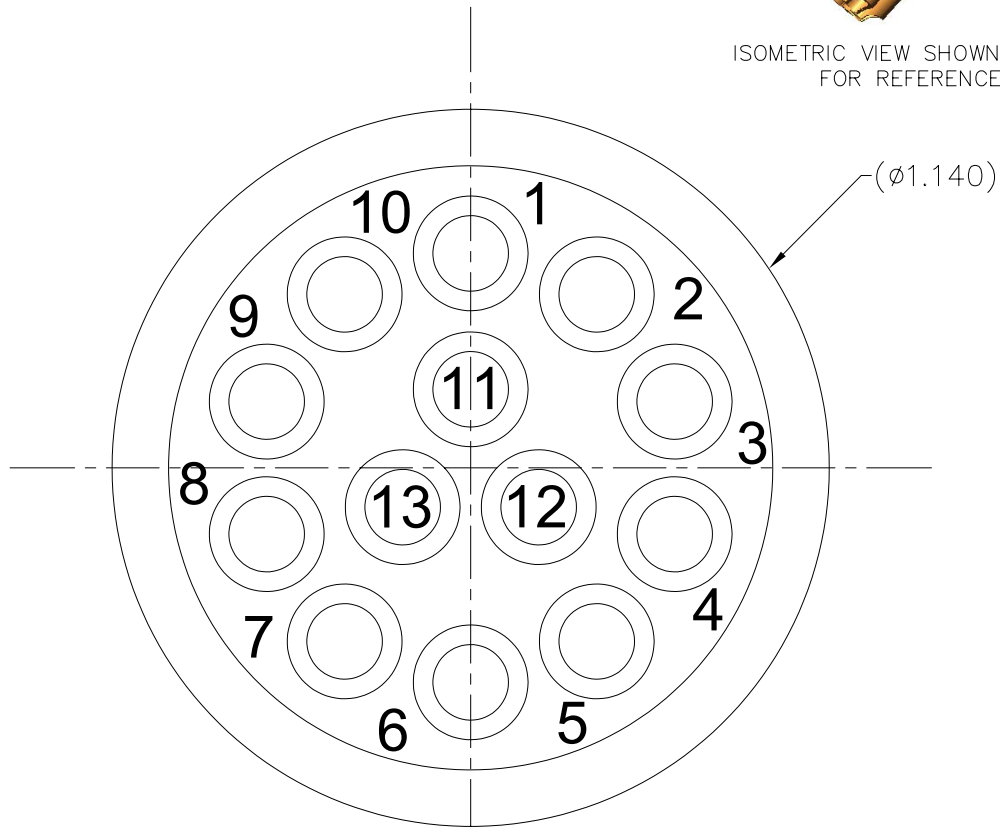

40-500-001-00

MILLENNIUM
SERIES

3P-RIP

TABLE 1: AVAILABLE INSERTS

PART NO.	CONTACT SIZES
3P-RIP-13	13, #10
3P-RIP-17	17, #14
3P-RIP-25	25 #16
3P-RIP-40	40 #20
3P-RIP-C	50 OHM COAX
3P-RIP-C6	75 OHM COAX; 6, #22

3P-RIP-13

ISOMETRIC VIEW SHOWN ASSEMBLED FOR REFERENCE ONLY

FACE VIEWS

PIN CONFIGURATION

3P-RIP

1720 Fiske Place Oxnard, California 93033-1863
 Phone: (805) 487-5393 FAX: (805) 487-0427 Email: service@birns.com
www.birns.com