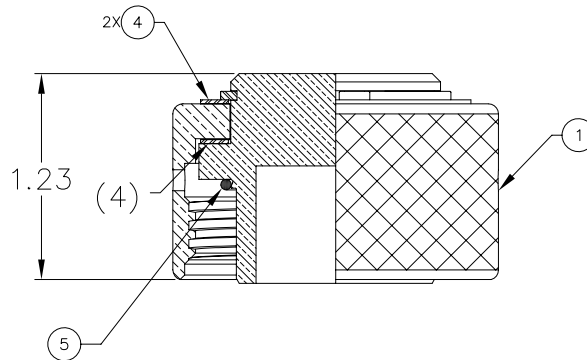

40-496-001-00

MILLENNIUM SERIES

3P-RCH

NOTES: UNLESS OTHERWISE SPECIFIED.

1. MATES WITH 3P RECEPTACLE.

ISOMETRIC VIEW SHOWN ASSEMBLED FOR REFERENCE ONLY

3P-RCH

1		59A-061	O-RING, 2-026	BUNA 70		5
2		23D-105	WASHER 1.63 X 1.26 X .024	S.S.		4
1		24C-052	RECEPTACLE CAP, 3P-RCH MILL. SERIES	BRASS 360		3
1		56B-045	SNAP RING	S.S.		2
1		24F-110	ENGAGING NUT, 3P-CP	BRASS 464		1
QTY REQD	CAGE CODE	PART OR IDENTIFYING NO.	NOMENCLATURE OR DESCRIPTION	MATERIAL SPECIFICATION	ZONE	ITEM NO.
PARTS LIST						