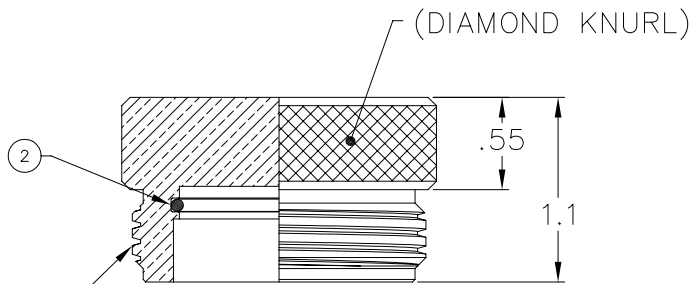

40-495-001-00

MILLENNIUM SERIES

3P-PCH

NOTES: UNLESS OTHERWISE SPECIFIED.

1. MATES WITH 3P-CP.

VIEW(S) SHOWN ASSEMBLED FOR REFERENCE ONLY

3P-PCH

1 3/4-10-NS-ACME-2G

1		59A-096	O-RING, 2-025	BUNA 70		2
1		24C-040	PLUG CAP, HP, 3P	BRASS 360		1
QTY REQD	CAGE CODE	PART OR IDENTIFYING NO.	NOMENCLATURE OR DESCRIPTION	MATERIAL SPECIFICATION	ZONE	ITEM NO.
PARTS LIST						