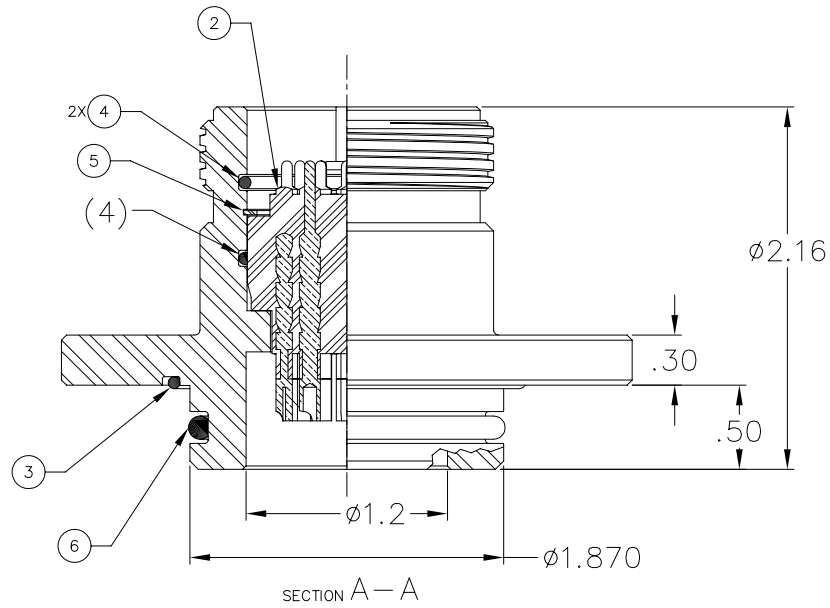

40-487-001-00

MILLENNIUM SERIES

3P-FR/DGO

NOTES: UNLESS OTHERWISE SPECIFIED.

1. MATES WITH 3P-CP.
2. SEE 3P-RIP DATA SHEETS (40-500-001-00) FOR AVAILABLE INSERTS.

VIEW SHOWN ASSEMBLED
FOR REFERENCE ONLY

3P-FR/DGO

1720 Fiske Place Oxnard, California 93033-1863
Phone: (805) 487-5393 FAX: (805) 487-0427 Email: service@birns.com
www.birns.com

USA Toll-Free:
888-BIRNS-88

40-487-002-00

MILLENNIUM
SERIES

3P-FR/DGO

1	59A-027	O-RING, 2-223	BUNA 70		6
1	56B-011	SNAP RING, UR-118-S	302 S.S.		5
2	59A-096	O-RING, 2-025	BUNA 70		4
1	59A-133	O-RING, 2-033	BUNA 70		3
1	3P-RIP	INSERT ASSY., PIN, 3P CONNECTOR	VARIOUS		2
1	24E-415	SHELL, 3P-FR/DGO	316 S.S.		1
QTY REQD	CAGE CODE	PART OR IDENTIFYING NO.	NOMENCLATURE OR DESCRIPTION	MATERIAL SPECIFICATION	ZONE ITEM NO