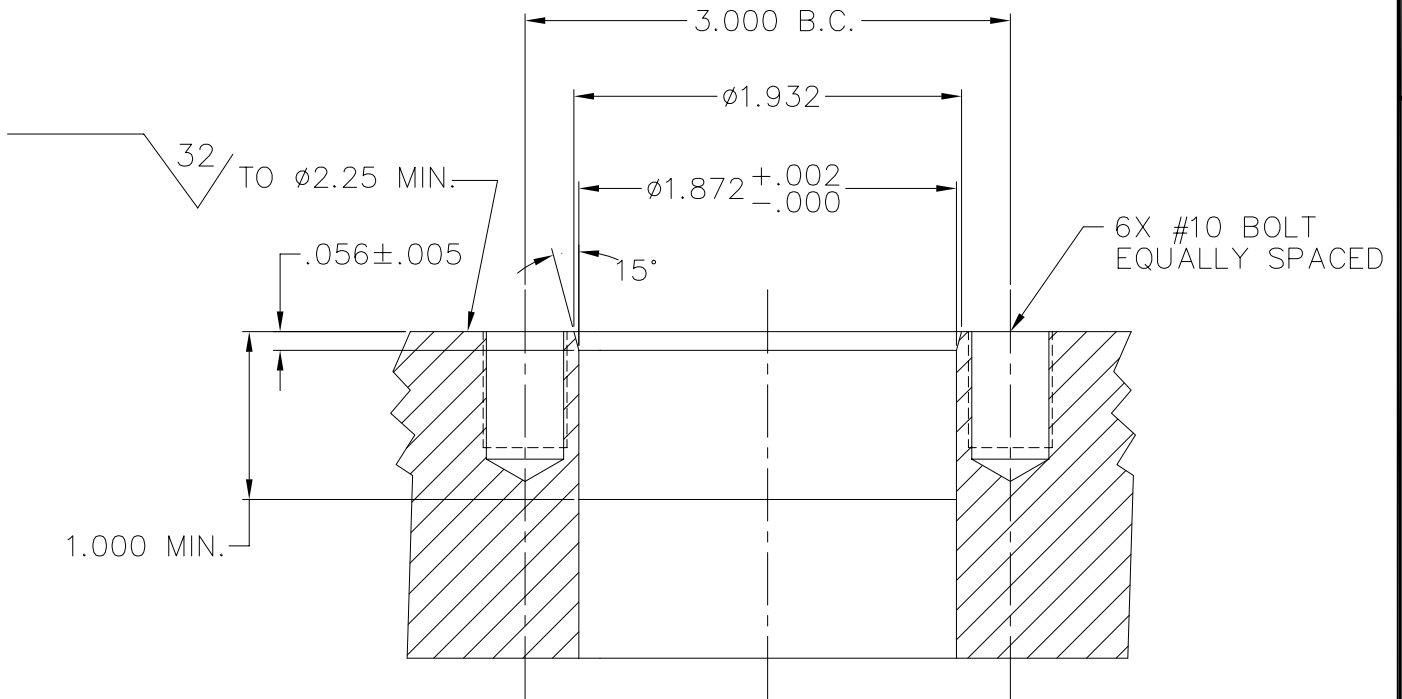

40-487-003-00

MILLENNIUM
SERIES

3P-FR/DGO

RECOMMENDED MOUNTING CONFIGURATION

3P-FR/DGO

BULKHEAD
THRU-HOLE

1720 Fiske Place Oxnard, California 93033-1863
Phone: (805) 487-5393 FAX: (805) 487-0427 Email: service@birns.com
www.birns.com

USA Toll-Free:
888-BIRNS-88