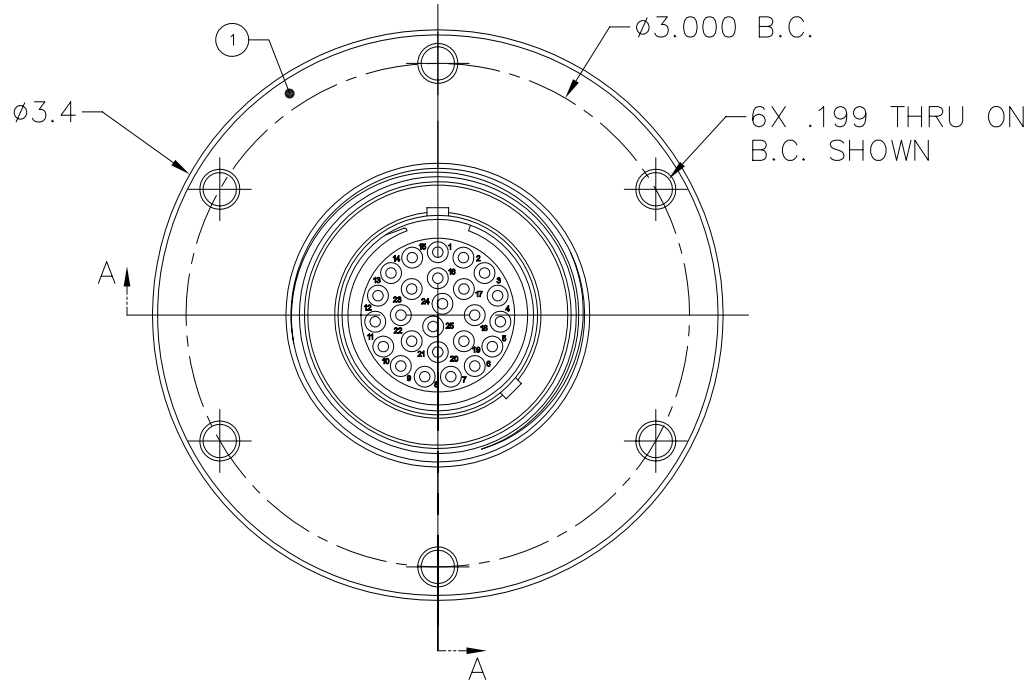

40-487-001-00

MILLENNIUM SERIES

3P-FR/DGO

NOTES: UNLESS OTHERWISE SPECIFIED.

1. MATES WITH 3P-CP.
2. SEE 3P-RIP DATA SHEETS (40-500-001-00) FOR AVAILABLE INSERTS.

VIEW SHOWN ASSEMBLED
FOR REFERENCE ONLY

3P-FR/DGO

1720 Fiske Place Oxnard, California 93033-1863
Phone: (805) 487-5393 FAX: (805) 487-0427 Email: service@birns.com
www.birns.com

USA Toll-Free:
888-BIRNS-88

40-487-002-00

MILLENNIUM
SERIES

3P-FR/DGO

1	59A-027	O-RING, 2-223	BUNA 70		6
1	56B-011	SNAP RING, UR-118-S	302 S.S.		5
2	59A-096	O-RING, 2-025	BUNA 70		4
1	59A-133	O-RING, 2-033	BUNA 70		3
1	3P-RIP	INSERT ASSY., PIN, 3P CONNECTOR	VARIOUS		2
1	24E-415	SHELL, 3P-FR/DGO	316 S.S.		1
QTY REQD	CAGE CODE	PART OR IDENTIFYING NO.	NOMENCLATURE OR DESCRIPTION	MATERIAL SPECIFICATION	ZONE ITEM NO