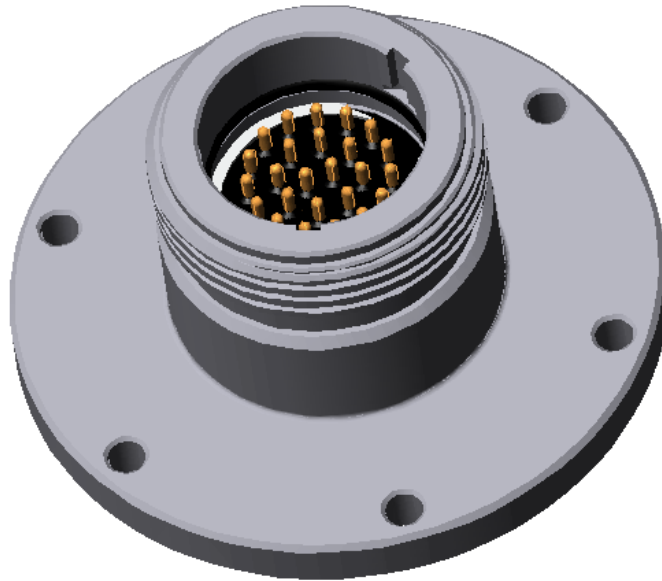

40-487-001-00

MILLENNIUM SERIES

3P-FR/DGO

NOTES: UNLESS OTHERWISE SPECIFIED.

1. MATES WITH 3P-CP.
2. SEE 3P-RIP DATA SHEETS (40-500-001-00) FOR AVAILABLE INSERTS.

VIEW SHOWN ASSEMBLED
FOR REFERENCE ONLY

3P-FR/DGO

1720 Fiske Place Oxnard, California 93033-1863
Phone: (805) 487-5393 FAX: (805) 487-0427 Email: service@birns.com
www.birns.com

USA Toll-Free:
888-BIRNS-88

40-487-002-00

MILLENNIUM
SERIES

3P-FR/DGO

1	59A-027	O-RING, 2-223	BUNA 70		6
1	56B-011	SNAP RING, UR-118-S	302 S.S.		5
2	59A-096	O-RING, 2-025	BUNA 70		4
1	59A-133	O-RING, 2-033	BUNA 70		3
1	3P-RIP	INSERT ASSY., PIN, 3P CONNECTOR	VARIOUS		2
1	24E-415	SHELL, 3P-FR/DGO	316 S.S.		1
QTY REQD	CAGE CODE	PART OR IDENTIFYING NO.	NOMENCLATURE OR DESCRIPTION	MATERIAL SPECIFICATION	ZONE ITEM NO