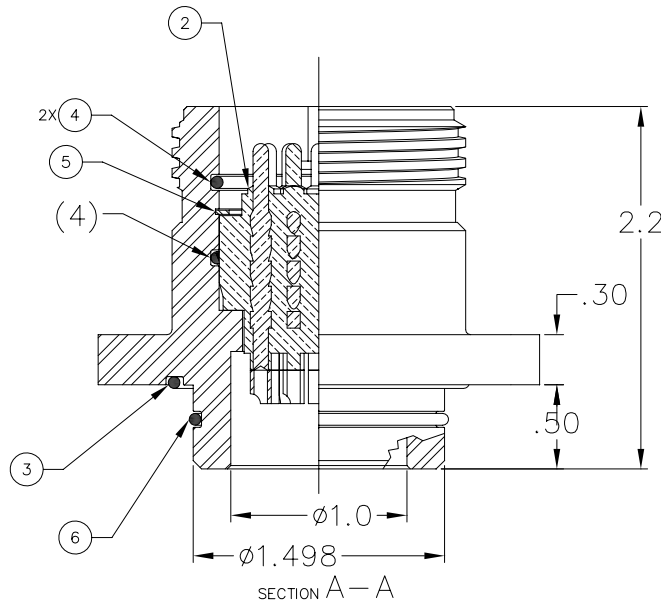

40-486-001-00

MILLENNIUM SERIES

3P-FR/BUR

NOTES: UNLESS OTHERWISE SPECIFIED.

1. MATES WITH 3P-CP.
2. SEE 3P-RIP DATA SHEETS (40-500-001-00) FOR AVAILABLE INSERTS.

VIEW SHOWN ASSEMBLED FOR REFERENCE ONLY

SECTION A-A

QTY REQD	CAGE CODE	PART OR IDENTIFYING NO.	NOMENCLATURE OR DESCRIPTION	MATERIAL SPECIFICATION	ZONE	ITEM NO
1		59A-169	O-RING, 2-030	BUNA 70		6
1		56B-011	SNAP RING, UR-118-S	302 S.S.		5
2		59A-096	O-RING, 2-025	BUNA 70		4
1		59A-132	O-RING, 2-028	BUNA 70		3
1		3P-RIP	INSERT ASSY., PIN, 3P CONNECTOR	VARIOUS		2
1		24E-184	SHELL, 3P-FR/BUR, BURTON BASE	316 S.S.		1