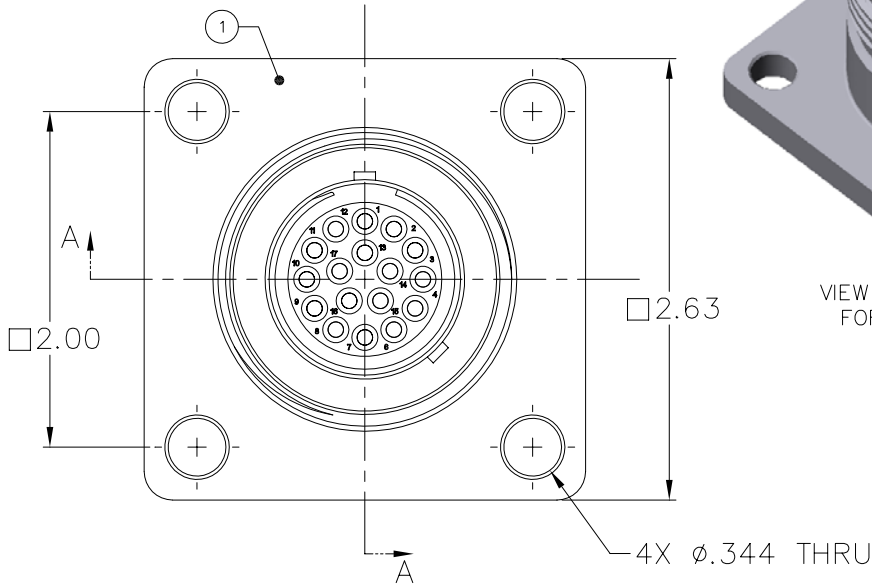

40-486-001-00

MILLENNIUM SERIES

3P-FR/BUR

NOTES: UNLESS OTHERWISE SPECIFIED.

1. MATES WITH 3P-CP.
2. SEE 3P-RIP DATA SHEETS (40-500-001-00) FOR AVAILABLE INSERTS.

VIEW SHOWN ASSEMBLED FOR REFERENCE ONLY

SECTION A-A

QTY REQD	CAGE CODE	PART OR IDENTIFYING NO.	NOMENCLATURE OR DESCRIPTION	MATERIAL SPECIFICATION	ZONE	ITEM NO
1		59A-169	O-RING, 2-030	BUNA 70		6
1		56B-011	SNAP RING, UR-118-S	302 S.S.		5
2		59A-096	O-RING, 2-025	BUNA 70		4
1		59A-132	O-RING, 2-028	BUNA 70		3
1		3P-RIP	INSERT ASSY., PIN, 3P CONNECTOR	VARIOUS		2
1		24E-184	SHELL, 3P-FR/BUR, BURTON BASE	316 S.S.		1