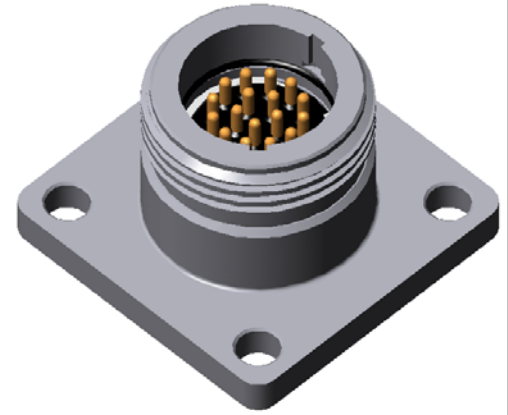

40-486-001-00

MILLENNIUM SERIES

3P-FR/BUR

NOTES: UNLESS OTHERWISE SPECIFIED.

1. MATES WITH 3P-CP.
2. SEE 3P-RIP DATA SHEETS (40-500-001-00) FOR AVAILABLE INSERTS.

VIEW SHOWN ASSEMBLED FOR REFERENCE ONLY

SECTION A-A

QTY REQD	CAGE CODE	PART OR IDENTIFYING NO.	NOMENCLATURE OR DESCRIPTION	MATERIAL SPECIFICATION	ZONE	ITEM NO
1		59A-169	O-RING, 2-030	BUNA 70		6
1		56B-011	SNAP RING, UR-118-S	302 S.S.		5
2		59A-096	O-RING, 2-025	BUNA 70		4
1		59A-132	O-RING, 2-028	BUNA 70		3
1		3P-RIP	INSERT ASSY., PIN, 3P CONNECTOR	VARIOUS		2
1		24E-184	SHELL, 3P-FR/BUR, BURTON BASE	316 S.S.		1