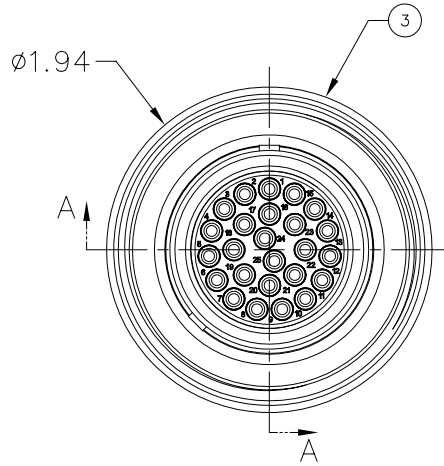

40-483-001-00

MILLENNIUM SERIES

3P-CP

NOTES: UNLESS OTHERWISE SPECIFIED.

1. MATES WITH 3P RECEPTACLE.
2. SEE 3P-PIS DATA SHEETS (40-565-001-00) FOR AVAILABLE INSERTS.

ISOMETRIC VIEW SHOWN ASSEMBLED FOR REFERENCE ONLY

SECTION A-A

1		56B-024	SNAP RING, UR-100-S	302 S.S.		8
1		59A-079	O-RING, 2-021	BUNA 70		7
1		59A-061	O-RING, 2-026	BUNA 70		6
1		23D-105	WASHER, 1.63 X 1.26 X .024	316 S.S.		5
1		56B-045	RETAINING RING, TRUARC 5100-125-H	S.S.		4
1		24F-110	ENGAGING NUT	BRASS 360		3
1		3P-PIS	SOCKET INSERT ASSEMBLY, 3P-PIS	VARIOUS		2
1		24E-137	SHELL, 3P-CP	316 S.S.		1
QTY REQD	CAGE CODE	PART OR IDENTIFYING NO.	NOMENCLATURE OR DESCRIPTION	MATERIAL SPECIFICATION	ZONE	ITEM NO