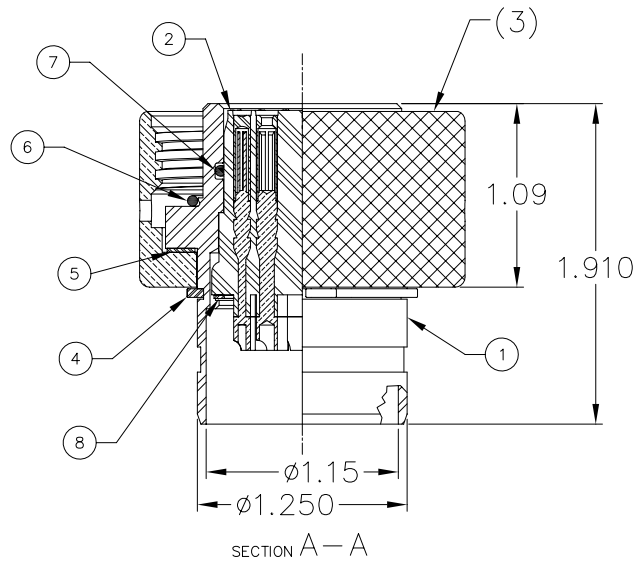

40-483-001-00

MILLENNIUM SERIES

3P-CP

NOTES: UNLESS OTHERWISE SPECIFIED.

1. MATES WITH 3P RECEPTACLE.
2. SEE 3P-PIS DATA SHEETS (40-565-001-00) FOR AVAILABLE INSERTS.

ISOMETRIC VIEW SHOWN ASSEMBLED FOR REFERENCE ONLY

SECTION A-A

1		56B-024	SNAP RING, UR-100-S	302 S.S.		8
1		59A-079	O-RING, 2-021	BUNA 70		7
1		59A-061	O-RING, 2-026	BUNA 70		6
1		23D-105	WASHER, 1.63 X 1.26 X .024	316 S.S.		5
1		56B-045	RETAINING RING, TRUARC 5100-125-H	S.S.		4
1		24F-110	ENGAGING NUT	BRASS 360		3
1		3P-PIS	SOCKET INSERT ASSEMBLY, 3P-PIS	VARIOUS		2
1		24E-137	SHELL, 3P-CP	316 S.S.		1
QTY REQD	CAGE CODE	PART OR IDENTIFYING NO.	NOMENCLATURE OR DESCRIPTION	MATERIAL SPECIFICATION	ZONE	ITEM NO