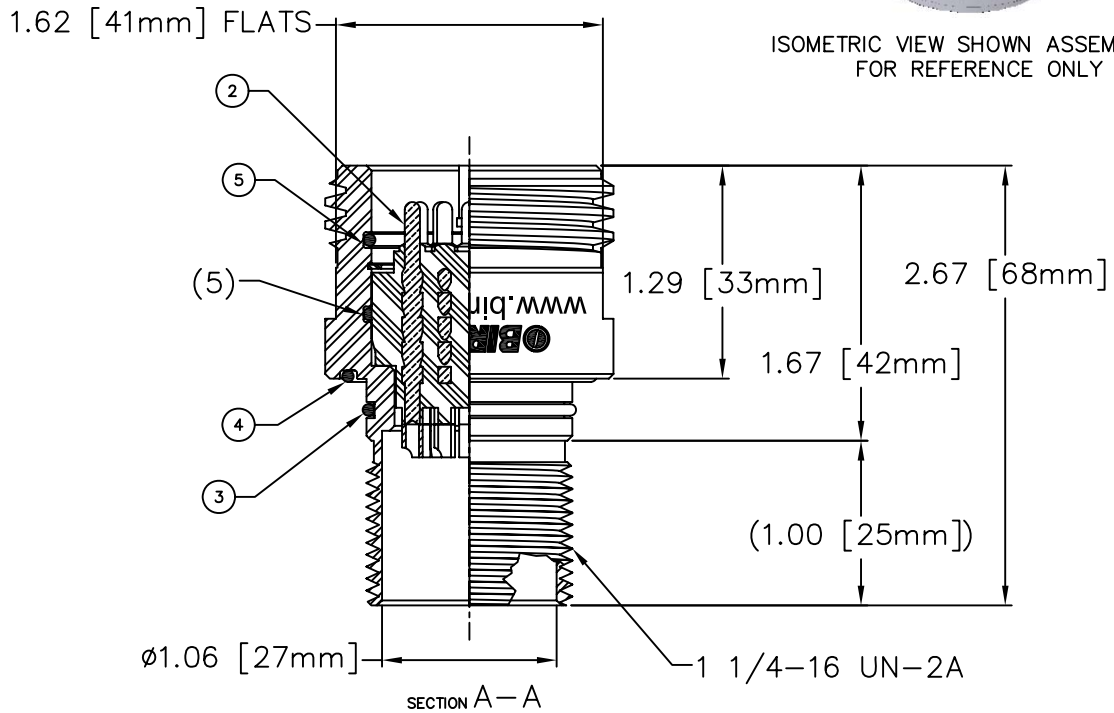

40-481-001-01

MILLENNIUM SERIES

3P-OR

NOTES: UNLESS OTHERWISE SPECIFIED.

1. MATES WITH 3P-CP.
2. SEE 3P-RIP DATA SHEETS (40-500-001-00) FOR AVAILABLE INSERTS.

ISOMETRIC VIEW SHOWN ASSEMBLED FOR REFERENCE ONLY

| | | | | | | |
|----------|-----------|-------------------------|-----------------------------------|------------------------|------|---------|
| 1 | | 56B-011 | RETAINING RING, SPIRILOX UR-118-S | 302 S.S. | | 6 |
| 2 | | 59A-096 | O-RING, 2-025 | BUNA 70 | | 5 |
| 1 | | 59A-132 | O-RING, 2-028 | BUNA 70 | | 4 |
| 1 | | 59A-101 | O-RING, 2-024 | BUNA 70 | | 3 |
| 1 | | 3P-RIP | INSERT ASSY., PIN, 3P CONNECTOR | VARIOUS | | 2 |
| 1 | | 24E-218 | SHELL, 3P-OR | 316 S.S. | | 1 |
| QTY REQD | CAGE CODE | PART OR IDENTIFYING NO. | NOMENCLATURE OR DESCRIPTION | MATERIAL SPECIFICATION | ZONE | ITEM NO |