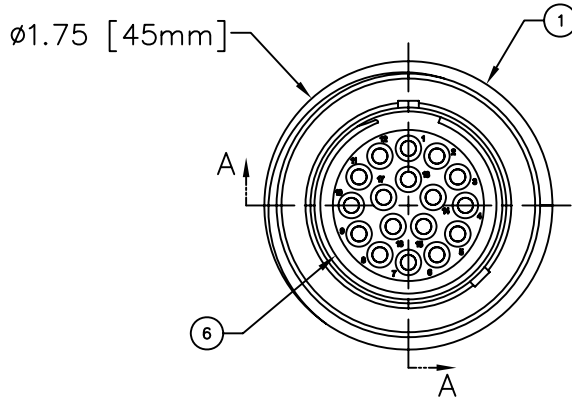

40-481-001-01

MILLENNIUM SERIES

3P-OR

NOTES: UNLESS OTHERWISE SPECIFIED.

1. MATES WITH 3P-CP.
2. SEE 3P-RIP DATA SHEETS (40-500-001-00) FOR AVAILABLE INSERTS.

ISOMETRIC VIEW SHOWN ASSEMBLED FOR REFERENCE ONLY

| | | | | | | |
|----------|-----------|-------------------------|-----------------------------------|------------------------|------|---------|
| 1 | | 56B-011 | RETAINING RING, SPIRILOX UR-118-S | 302 S.S. | | 6 |
| 2 | | 59A-096 | O-RING, 2-025 | BUNA 70 | | 5 |
| 1 | | 59A-132 | O-RING, 2-028 | BUNA 70 | | 4 |
| 1 | | 59A-101 | O-RING, 2-024 | BUNA 70 | | 3 |
| 1 | | 3P-RIP | INSERT ASSY., PIN, 3P CONNECTOR | VARIOUS | | 2 |
| 1 | | 24E-218 | SHELL, 3P-OR | 316 S.S. | | 1 |
| QTY REQD | CAGE CODE | PART OR IDENTIFYING NO. | NOMENCLATURE OR DESCRIPTION | MATERIAL SPECIFICATION | ZONE | ITEM NO |