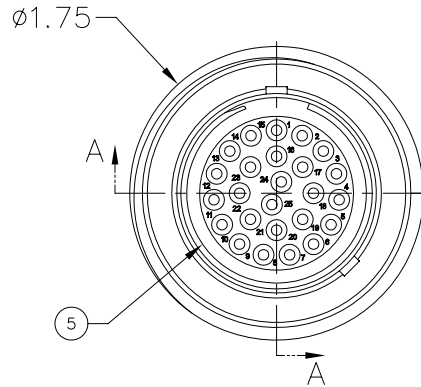

40-480-001-00

MILLENNIUM SERIES

3P-BR

NOTES: UNLESS OTHERWISE SPECIFIED.

1. MATES WITH 3P-CP.
2. SEE 3P-RIP DATA SHEETS (40-500-001-00) FOR AVAILABLE INSERTS.

ISOMETRIC VIEW SHOWN ASSEMBLED FOR REFERENCE ONLY

1		56B-011	SNAP RING, SPIROLOX UR-118-S	302 S.S.		5
1		59A-132	O-RING, 2-028	BUNA 70		4
2		59A-096	O-RING, 2-025	BUNA 70		3
1		3P-RIP	INSERT ASSY., PIN, 3P CONNECTOR	VARIOUS		2
1		24E-046	SHELL, 3P-BR	316 S.S.		1
QTY REQD	CAGE CODE	PART OR IDENTIFYING NO.	NOMENCLATURE OR DESCRIPTION	MATERIAL SPECIFICATION	ZONE	ITEM NO