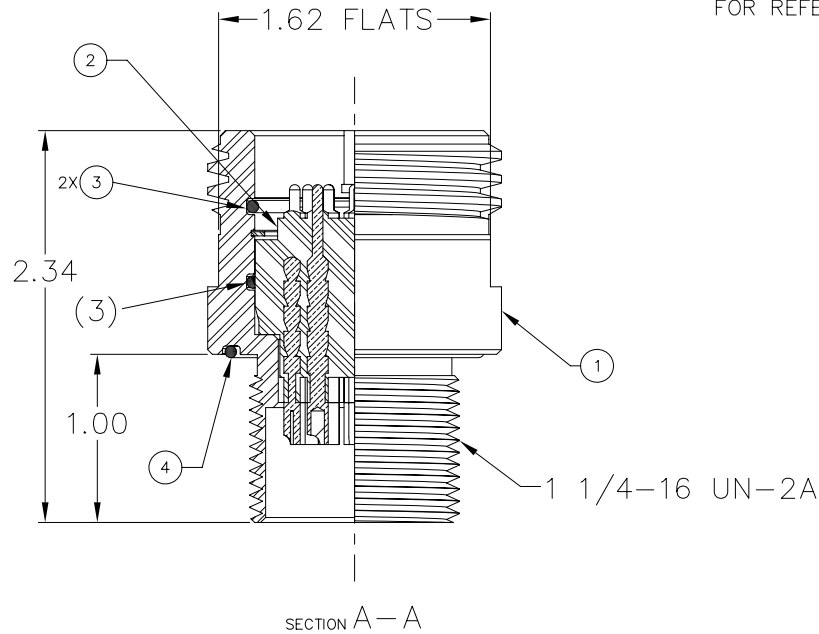

40-480-001-00

MILLENNIUM SERIES

3P-BR

NOTES: UNLESS OTHERWISE SPECIFIED.

1. MATES WITH 3P-CP.
2. SEE 3P-RIP DATA SHEETS (40-500-001-00) FOR AVAILABLE INSERTS.

ISOMETRIC VIEW SHOWN ASSEMBLED FOR REFERENCE ONLY

1		56B-011	SNAP RING, SPIROLOX UR-118-S	302 S.S.		5
1		59A-132	O-RING, 2-028	BUNA 70		4
2		59A-096	O-RING, 2-025	BUNA 70		3
1		3P-RIP	INSERT ASSY., PIN, 3P CONNECTOR	VARIOUS		2
1		24E-046	SHELL, 3P-BR	316 S.S.		1
QTY REQD	CAGE CODE	PART OR IDENTIFYING NO.	NOMENCLATURE OR DESCRIPTION	MATERIAL SPECIFICATION	ZONE	ITEM NO