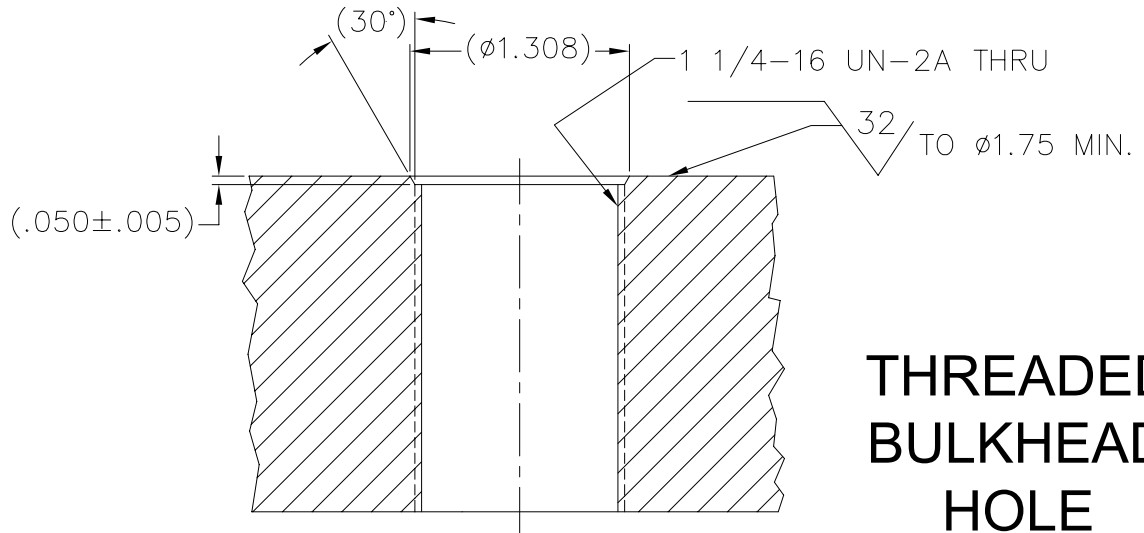

3P-BR

RECOMMENDED MOUNTING CONFIGURATIONS

3P-BR

BULKHEAD
THRU-HOLE

1720 Fiske Place Oxnard, California 93033-1863
Phone: (805) 487-5393 FAX: (805) 487-0427 Email: service@birns.com
www.birns.com

USA Toll-Free:
888-BIRNS-88