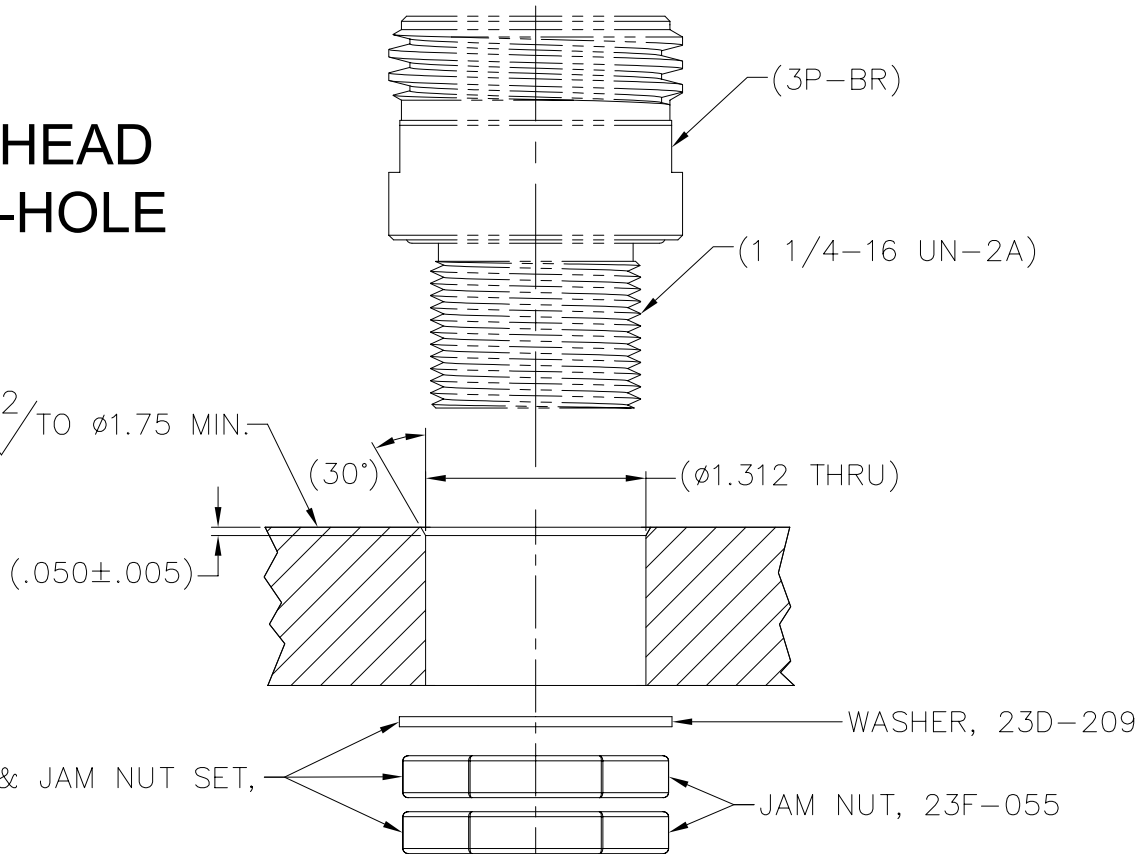

BULKHEAD
THRU-HOLE

1720 Fiske Place Oxnard, California 93033-1863
Phone: (805) 487-5393 FAX: (805) 487-0427 Email: service@birns.com
www.birns.com

USA Toll-Free:
888-BIRNS-88