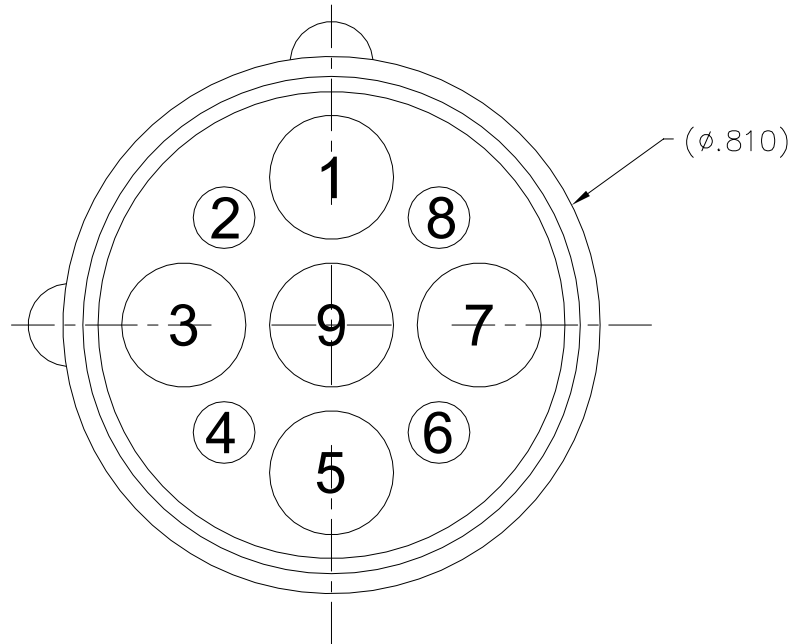

40-465-005-00

**MILLENNIUM
SERIES**

30-PIS

TABLE 1: AVAILABLE INSERTS

PART NO.	SOCKET SIZES
30-PIS-7	7, #10
30-PIS-10	10, #20
30-PIS-12	12, #20
30-PIS-23	23, #20
30-PIS-13	13, #16
30-PIS-46	46, #22
30-PIS-9, 3KV	5, #10 4, #20

30-PIS-9, 3KV

30-PIS

ISOMETRIC VIEW SHOWN ASSEMBLED
FOR REFERENCE ONLY

FACE VIEWS

PIN CONFIGURATION

1720 Fiske Place Oxnard, California 93033-1863
 Phone: (805) 487-5393 FAX: (805) 487-0427 Email: service@birns.com
www.birns.com