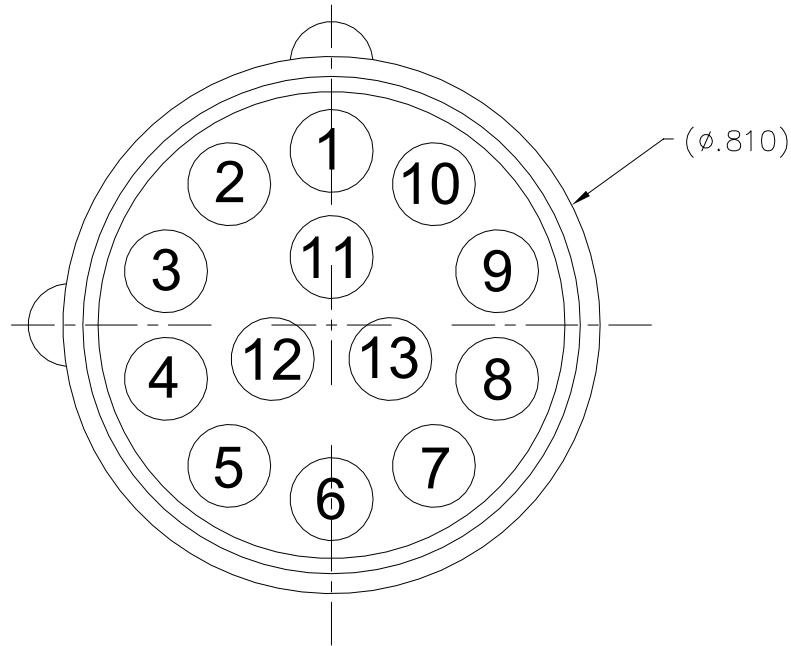

40-465-004-00

**MILLENNIUM
SERIES**

30-PIS

TABLE 1: AVAILABLE INSERTS

PART NO.	SOCKET SIZES
30-PIS-7	7, #10
30-PIS-10	10, #20
30-PIS-12	12, #20
30-PIS-23	23, #20
30-PIS-13	13, #16
30-PIS-46	46, #22
30-PIS-9, 3KV	5, #10 4, #20

30-PIS-13

30-PIS

ISOMETRIC VIEW SHOWN ASSEMBLED
FOR REFERENCE ONLY

FACE VIEWS

PIN CONFIGURATION

1720 Fiske Place Oxnard, California 93033-1863
 Phone: (805) 487-5393 FAX: (805) 487-0427 Email: service@birns.com
www.birns.com