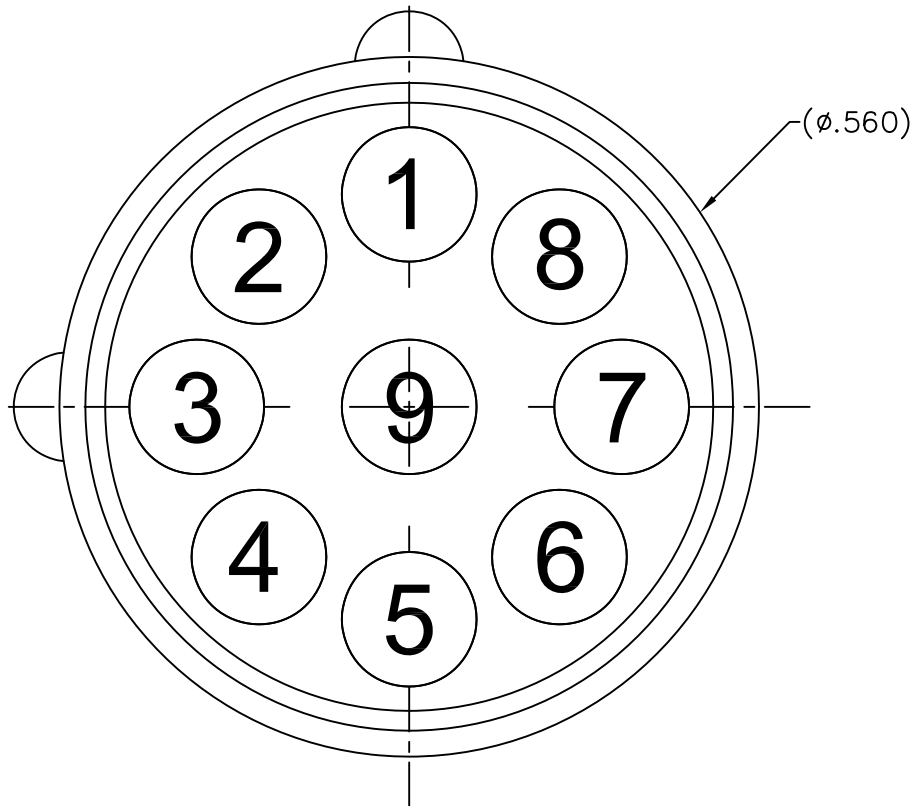

40-465-002-00

MILLENNIUM
SERIES

30-PIS

30-PIS-9

30-PIS

FACE VIEW

CONTACT CONFIGURATION

1720 Fiske Place Oxnard, California 93033-1863
Phone: (805) 487-5393 FAX: (805) 487-0427 Email: service@birns.com
www.birns.com

USA Toll-Free:
888-BIRNS-88