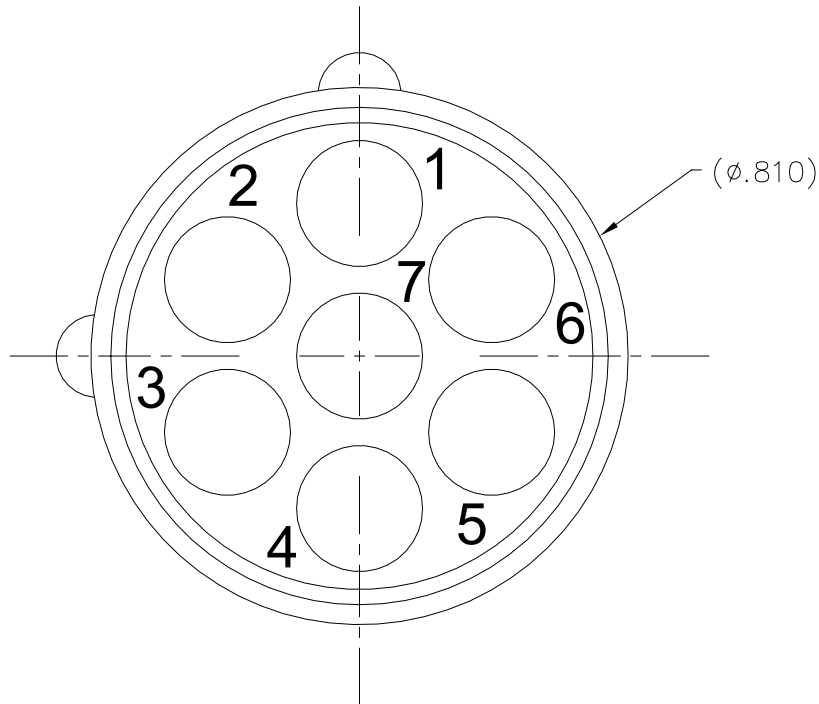

40-465-001-00

**MILLENNIUM
SERIES**

30-PIS

TABLE 1: AVAILABLE INSERTS

PART NO.	SOCKET SIZES
30-PIS-7	7, #10
30-PIS-10	10, #20
30-PIS-12	12, #20
30-PIS-23	23, #20
30-PIS-13	13, #16
30-PIS-46	46, #22
30-PIS-9, 3KV	5, #10 4, #20

30-PIS-7

30-PIS

ISOMETRIC VIEW SHOWN ASSEMBLED
FOR REFERENCE ONLY

FACE VIEWS

PIN CONFIGURATION

1720 Fiske Place Oxnard, California 93033-1863
 Phone: (805) 487-5393 FAX: (805) 487-0427 Email: service@birns.com
www.birns.com