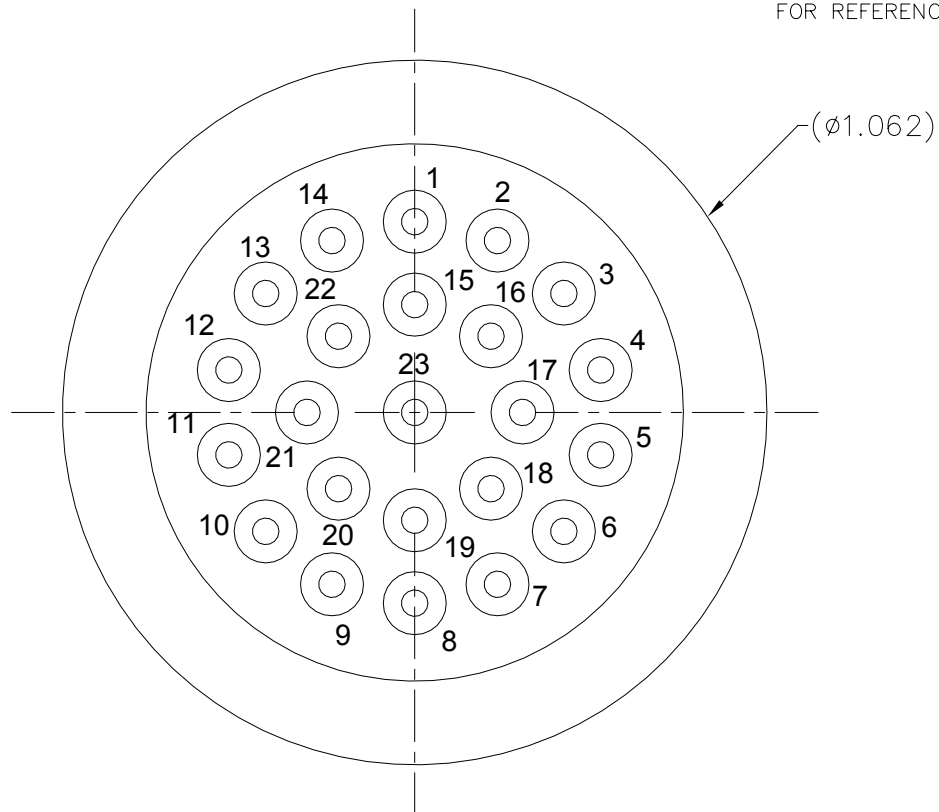

MILLENNIUM SERIES

30-RIP

TABLE 1: AVAILABLE INSERTS

PART NO.	CONTACT SIZES
30-RIP-7	7, #10
30-RIP-10	10, #20
30-RIP-12	12, #20
30-RIP-23	23, #20
30-RIP-13	13, #16
30-RIP-46	46, #22
30-RIP-9, 3KV	5, #10 4, #20

30-RIP-23

ISOMETRIC VIEW SHOWN ASSEMBLED
FOR REFERENCE ONLY

FACE VIEWS

PIN CONFIGURATION

1720 Fiske Place Oxnard, California 93033-1863
 Phone: (805) 487-5393 FAX: (805) 487-0427 Email: service@birns.com
www.birns.com