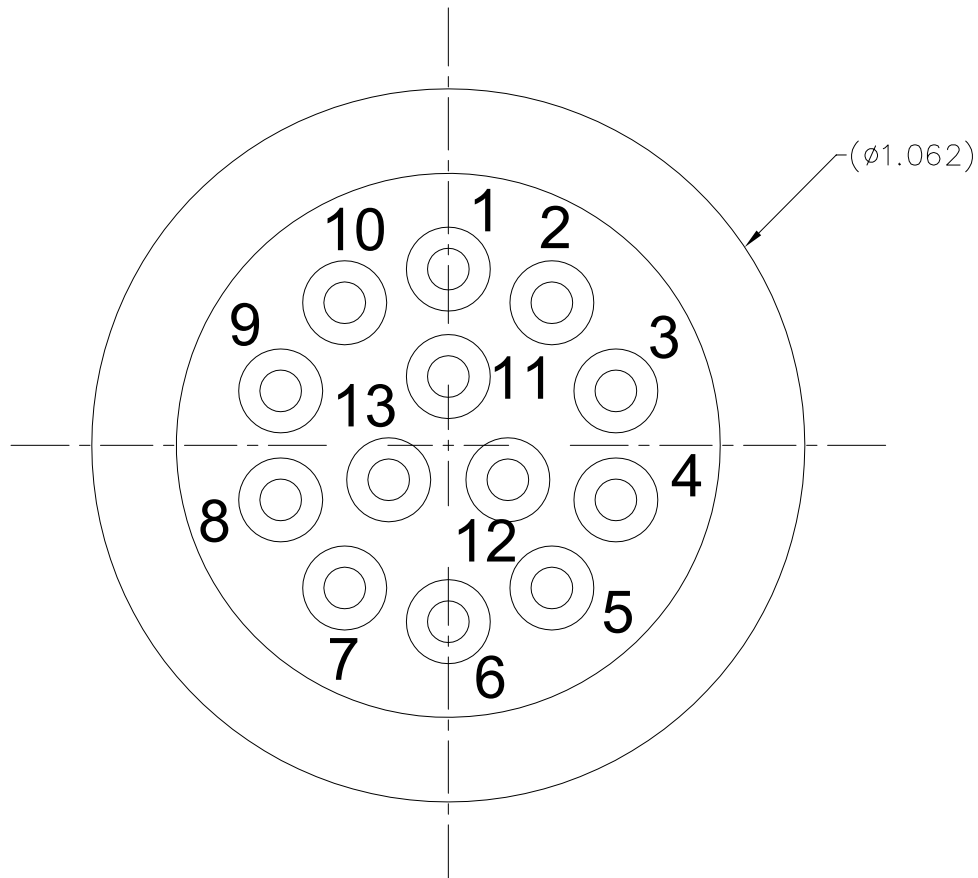

FACE VIEWS

PIN CONFIGURATION

1720 Fiske Place Oxnard, California 93033-1863
Phone: (805) 487-5393 FAX: (805) 487-0427 Email: service@birns.com
www.birns.com

USA Toll-Free:
888-BIRNS-88