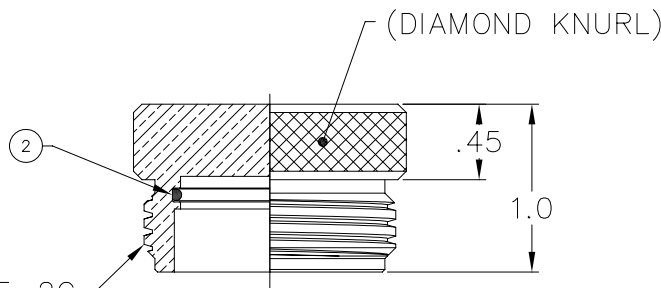

40-415-001-00

MILLENNIUM
SERIES

30-PCH

NOTES: UNLESS OTHERWISE SPECIFIED.

1. MATES WITH 30-CP.

ISOMETRIC VIEW SHOWN ASSEMBLED FOR REFERENCE ONLY

1 1/2-10-NS-ACME-2G

1		59A-092	O-RING, 2-023	BUNA 70		2
1		24C-041	30-PCH PLUG CAP, MILLENIUM	BRASS 360		1
QTY REQD	CAGE CODE	PART OR IDENTIFYING NO.	NOMENCLATURE OR DESCRIPTION	MATERIAL SPECIFICATION	ZONE	ITEM NO.
PARTS LIST						