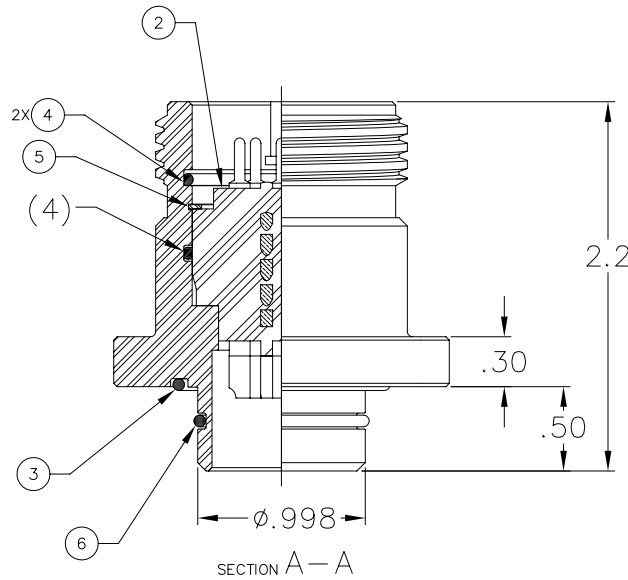

40-406-001-00

MILLENNIUM SERIES

30-FR/BUR

NOTES: UNLESS OTHERWISE SPECIFIED.

1. MATES WITH 30-CP.
2. SEE 30-RIP DATA SHEETS (40-450-001-00) FOR AVAILABLE INSERTS.

ISOMETRIC VIEW SHOWN ASSEMBLED FOR REFERENCE ONLY

1		59A-026	O-RING, 2-020	BUNA 70		6
1		56B-009	SNAP RING, UR-106-S	302 S.S.		5
2		59A-092	O-RING, 2-023	BUNA 70		4
1		59A-101	O-RING, 2-024	BUNA 70		3
1		30-RIP	INSERT ASSY., PIN, 30 CONNECTOR	VARIOUS		2
1		24E-190	SHELL, 30-FR/BUR, BURTON BASE	316 S.S.		1
QTY REQD	CAGE CODE	PART OR IDENTIFYING NO.	NOMENCLATURE OR DESCRIPTION	MATERIAL SPECIFICATION	ZONE	ITEM NO
PARTS LIST						