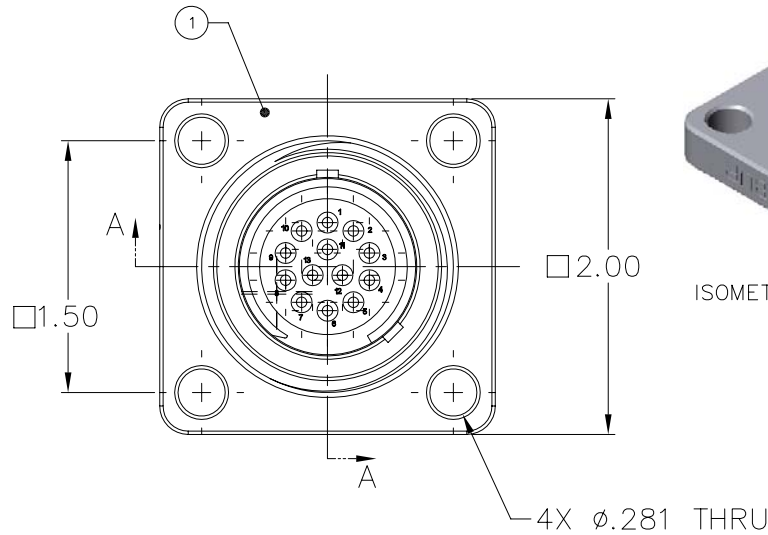

40-406-001-00

MILLENNIUM SERIES

30-FR/BUR

NOTES: UNLESS OTHERWISE SPECIFIED.

1. MATES WITH 30-CP.
2. SEE 30-RIP DATA SHEETS (40-450-001-00) FOR AVAILABLE INSERTS.

ISOMETRIC VIEW SHOWN ASSEMBLED FOR REFERENCE ONLY

1		59A-026	O-RING, 2-020	BUNA 70		6
1		56B-009	SNAP RING, UR-106-S	302 S.S.		5
2		59A-092	O-RING, 2-023	BUNA 70		4
1		59A-101	O-RING, 2-024	BUNA 70		3
1		30-RIP	INSERT ASSY., PIN, 30 CONNECTOR	VARIOUS		2
1		24E-190	SHELL, 30-FR/BUR, BURTON BASE	316 S.S.		1
QTY REQD	CAGE CODE	PART OR IDENTIFYING NO.	NOMENCLATURE OR DESCRIPTION	MATERIAL SPECIFICATION	ZONE	ITEM NO
PARTS LIST						