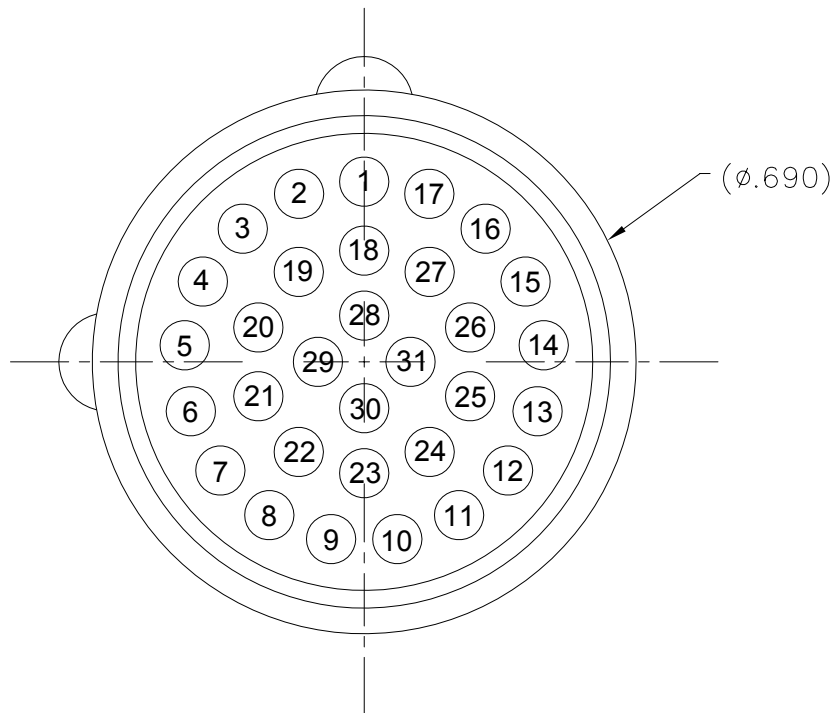

40-365-005-00

**MILLENNIUM
SERIES**

3M-PIS

TABLE 1: AVAILABLE INSERTS

PART NO.	SOCKET SIZES
3M-PIS-4	4, #10
3M-PIS-7	7, #14
3M-PIS-9	9, #16
3M-PIS-14	14, #20
3M-PIS-31	31, #22

3M-PIS-31

3M-PIS

VIEW(S) SHOWN ASSEMBLED
FOR REFERENCE ONLY

FACE VIEWS

PIN CONFIGURATION

1720 Fiske Place Oxnard, California 93033-1863
 Phone: (805) 487-5393 FAX: (805) 487-0427 Email: service@birns.com
www.birns.com

USA Toll-Free:
 888-BIRNS-88