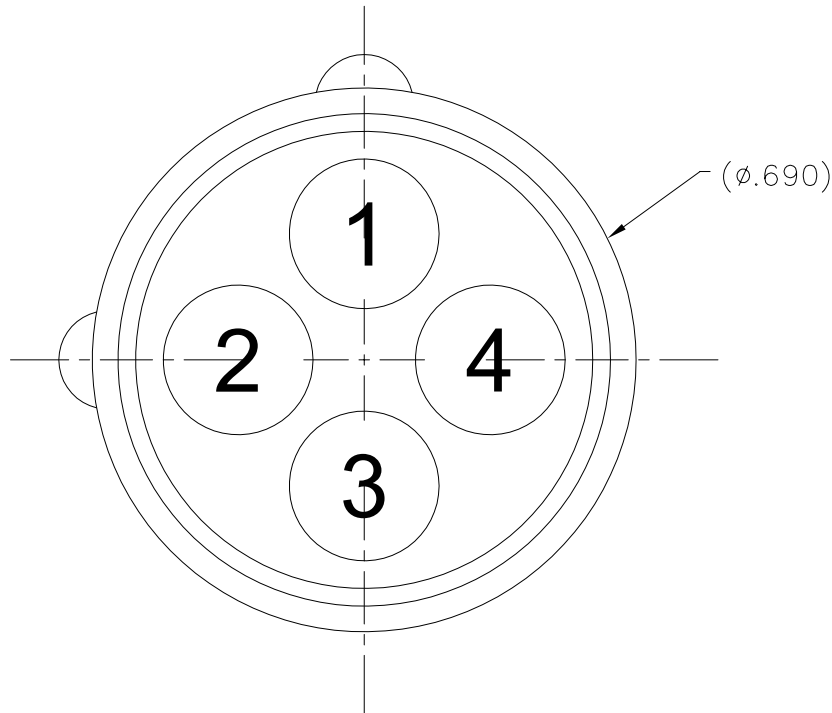

40-365-001-00

MILLENNIUM SERIES

3M-PIS

TABLE 1: AVAILABLE INSERTS

PART NO.	SOCKET SIZES
3M-PIS-4	4, #10
3M-PIS-7	7, #14
3M-PIS-9	9, #16
3M-PIS-14	14, #20
3M-PIS-31	31, #22

3M-PIS-4

3M-PIS

VIEW(S) SHOWN ASSEMBLED FOR REFERENCE ONLY

FACE VIEWS

PIN CONFIGURATION

1720 Fiske Place Oxnard, California 93033-1863
 Phone: (805) 487-5393 FAX: (805) 487-0427 Email: service@birns.com
www.birns.com

USA Toll-Free:
 888-BIRNS-88