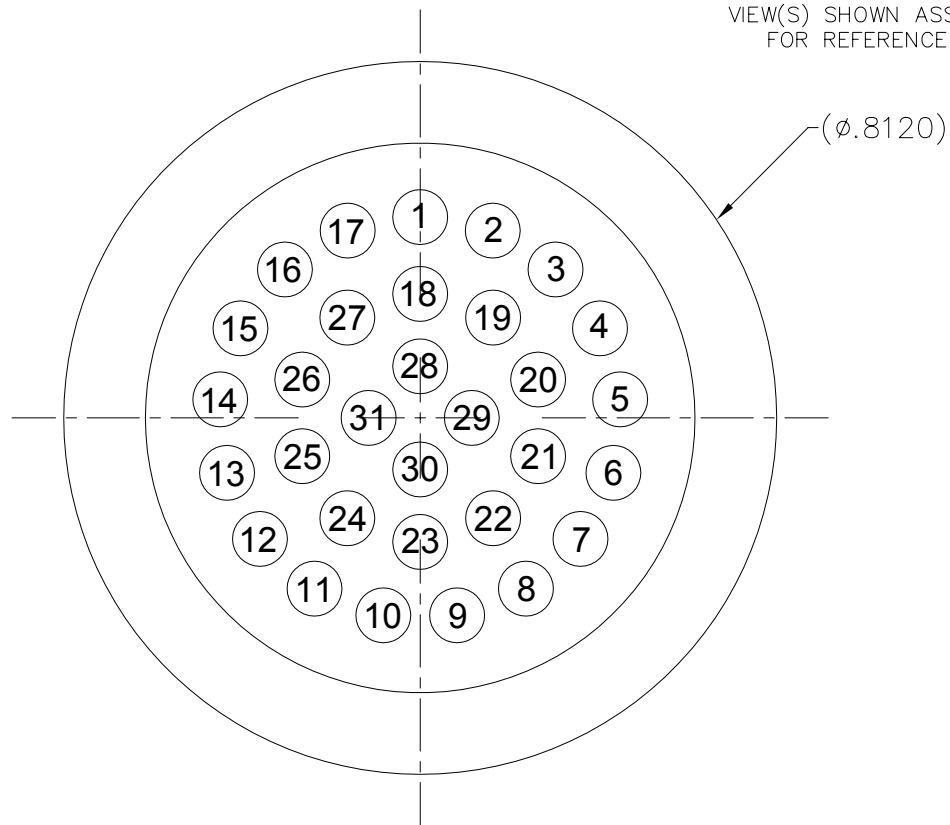

40-350-005-00

**MILLENNIUM
SERIES**

3M-RIP

TABLE 1: AVAILABLE INSERTS

PART NO.	CONTACT SIZES
3M-RIP-4	4, #10
3M-RIP-7	7, #14
3M-RIP-9	9, #16
3M-RIP-14	14, #20
3M-RIP-31	31, #22

3M-RIP-31

VIEW(S) SHOWN ASSEMBLED
FOR REFERENCE ONLY

FACE VIEWS

PIN CONFIGURATION

3M-RIP

1720 Fiske Place Oxnard, California 93033-1863
 Phone: (805) 487-5393 FAX: (805) 487-0427 Email: service@birns.com
www.birns.com

USA Toll-Free:
 888-BIRNS-88