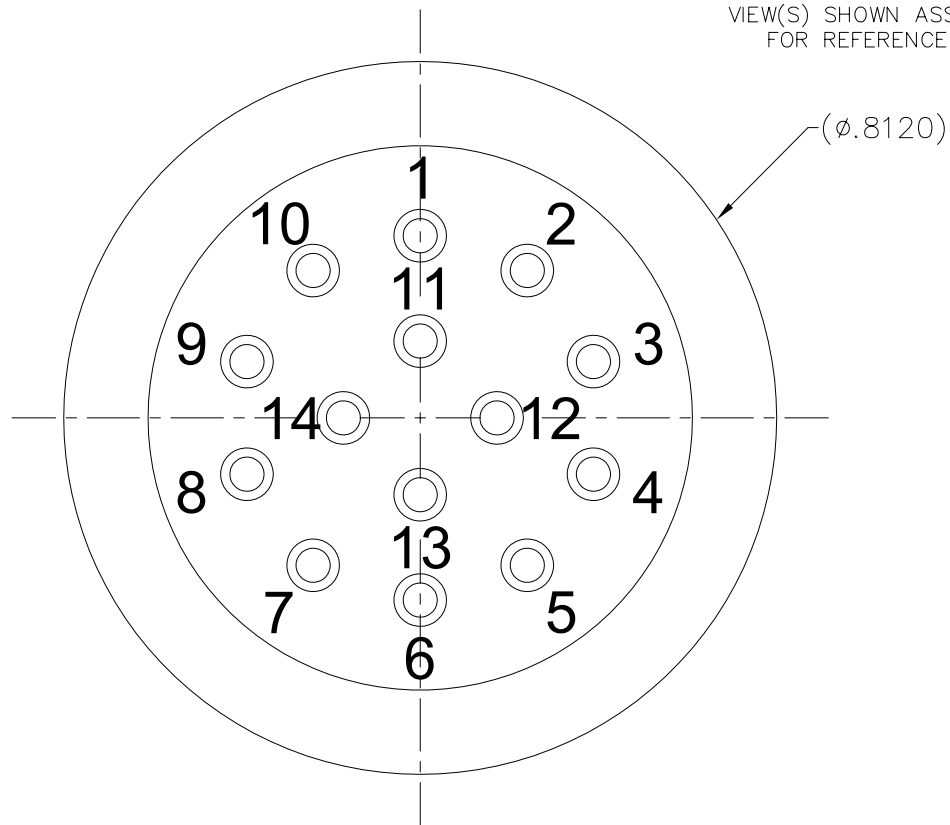

40-350-004-00

**MILLENNIUM  
SERIES**

**3M-RIP**

TABLE 1: AVAILABLE INSERTS

PART NO.	CONTACT SIZES
3M-RIP-4	4, #10
3M-RIP-7	7, #14
3M-RIP-9	9, #16
3M-RIP-14	14, #20
3M-RIP-31	31, #22

**3M-RIP-14**

VIEW(S) SHOWN ASSEMBLED  
FOR REFERENCE ONLY

FACE VIEWS

PIN CONFIGURATION

**3M-RIP**

1720 Fiske Place Oxnard, California 93033-1863  
 Phone: (805) 487-5393 FAX: (805) 487-0427 Email: [service@birns.com](mailto:service@birns.com)  
[www.birns.com](http://www.birns.com)