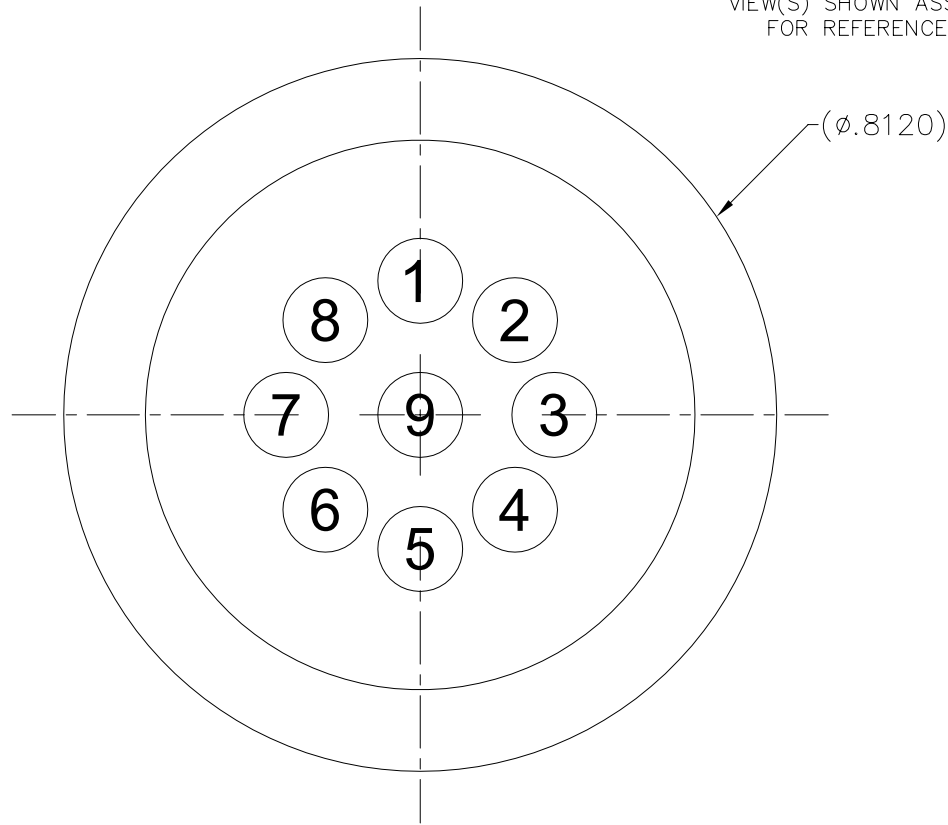

40-350-003-00

MILLENNIUM SERIES

3M-RIP

TABLE 1: AVAILABLE INSERTS

PART NO.	CONTACT SIZES
3M-RIP-4	4, #10
3M-RIP-7	7, #14
3M-RIP-9	9, #16
3M-RIP-14	14, #20
3M-RIP-31	31, #22

3M-RIP-9

VIEW(S) SHOWN ASSEMBLED FOR REFERENCE ONLY

FACE VIEWS

PIN CONFIGURATION

3M-RIP

1720 Fiske Place Oxnard, California 93033-1863
 Phone: (805) 487-5393 FAX: (805) 487-0427 Email: service@birns.com
www.birns.com

USA Toll-Free:
 888-BIRNS-88