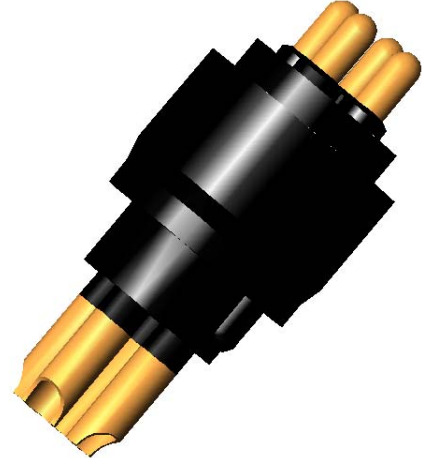

40-350-001-00

MILLENNIUM SERIES

3M-RIP

TABLE 1: AVAILABLE INSERTS

PART NO.	CONTACT SIZES
3M-RIP-4	4, #10
3M-RIP-7	7, #14
3M-RIP-9	9, #16
3M-RIP-14	14, #20
3M-RIP-31	31, #22

3M-RIP-4

VIEW(S) SHOWN ASSEMBLED FOR REFERENCE ONLY

FACE VIEWS

PIN CONFIGURATION

3M-RIP

1720 Fiske Place Oxnard, California 93033-1863
 Phone: (805) 487-5393 FAX: (805) 487-0427 Email: service@birns.com
www.birns.com

USA Toll-Free:
 888-BIRNS-88