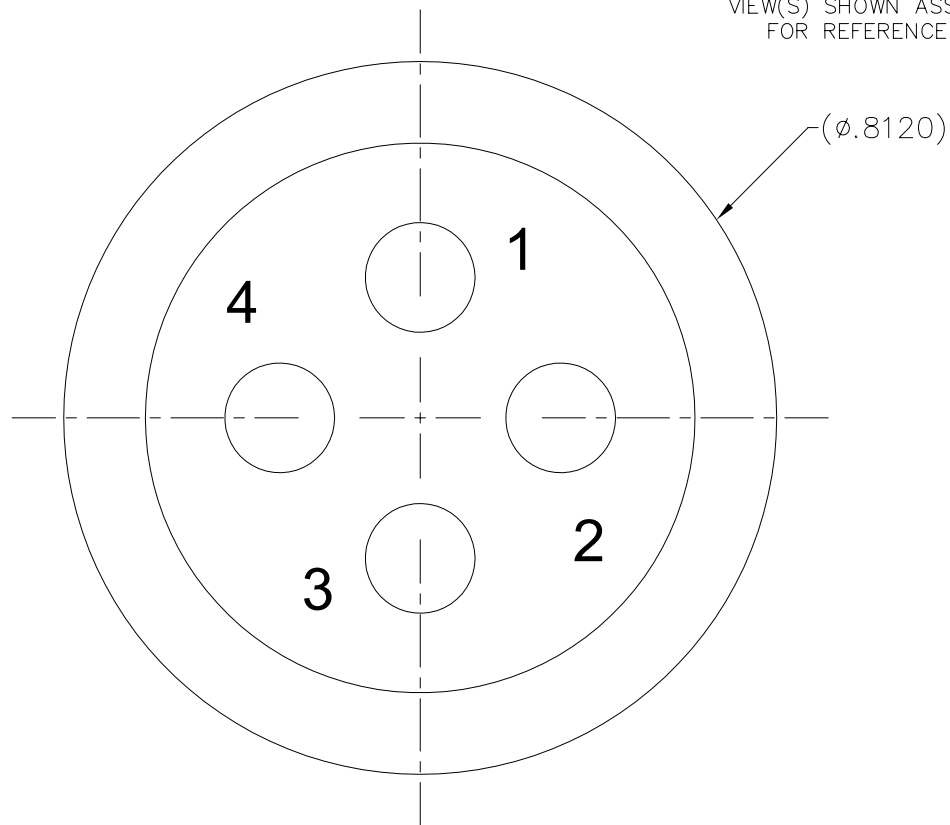

40-350-001-00

MILLENNIUM SERIES

3M-RIP

TABLE 1: AVAILABLE INSERTS

PART NO.	CONTACT SIZES
3M-RIP-4	4, #10
3M-RIP-7	7, #14
3M-RIP-9	9, #16
3M-RIP-14	14, #20
3M-RIP-31	31, #22

3M-RIP-4

VIEW(S) SHOWN ASSEMBLED FOR REFERENCE ONLY

FACE VIEWS

PIN CONFIGURATION

3M-RIP

1720 Fiske Place Oxnard, California 93033-1863
 Phone: (805) 487-5393 FAX: (805) 487-0427 Email: service@birns.com
www.birns.com

USA Toll-Free:
 888-BIRNS-88