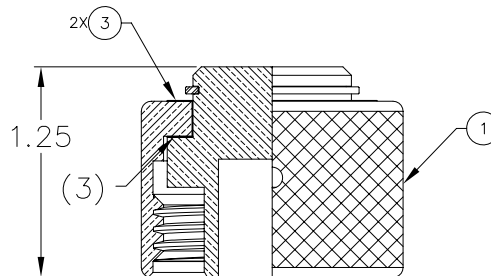

40-336-001-00

MILLENNIUM SERIES

3M-RCH

NOTES: UNLESS OTHERWISE SPECIFIED.

1. MATES WITH 3M RECEPTACLE.

1		56B-08	RETAINER, TRRAR, 5100-093-S	S.S.		4
2		23D-103	WASHER, SEASTROM 5710-754-005	316 S.S.		3
1		24C-051	3M-RCH RECEPT. CAP, MILLENIUM	BRASS 360		2
1		24F-108	ENGAGING NUT, 3M-CP	BRASS 360		1
QTY REQD	CAGE CODE	PART OR IDENTIFYING NO.	NOMENCLATURE OR DESCRIPTION	MATERIAL SPECIFICATION	ZONE	ITEM NO.
PARTS LIST						