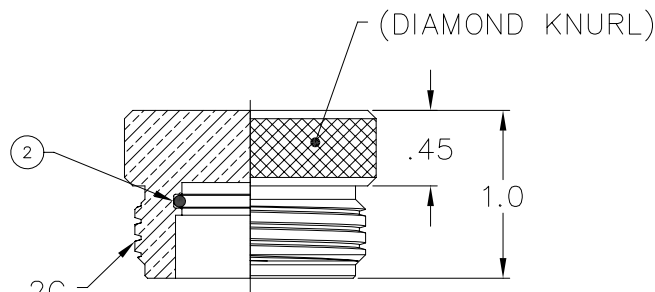

40-335-001-00

**MILLENNIUM
SERIES**

3M-PCH

NOTES: UNLESS OTHERWISE SPECIFIED.

1. MATES WITH 3M-CP.

1 3/8-10-NS-ACME-2G

1		59A-097	O-RING, 2-019	BUNA 70		2
1		24C-042	3M-PCH PLUG CAP, MILLENNIUM	BRASS 360		1
QTY REQD	CAGE CODE	PART OR IDENTIFYING NO.	NOMENCLATURE OR DESCRIPTION	MATERIAL SPECIFICATION	ZONE	ITEM NO.
PARTS LIST						