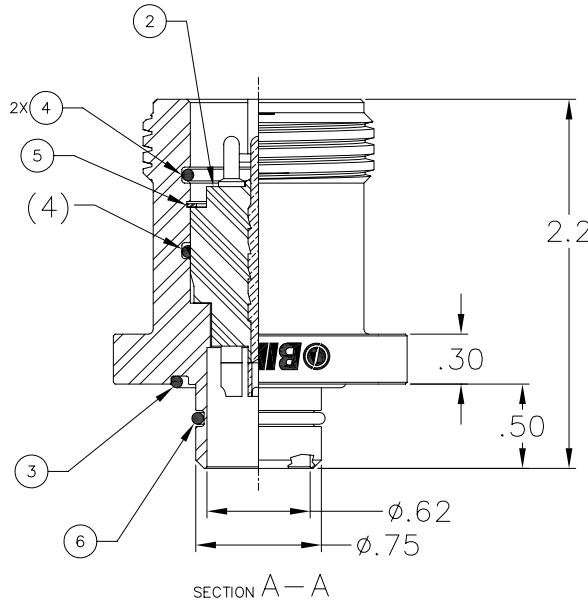

# MILLENNIUM SERIES

3M-FR/BUR

NOTES: UNLESS OTHERWISE SPECIFIED.

1. MATES WITH 3M-CP.
2. SEE 3M-RIP DATA SHEETS (40-350-001-00) FOR AVAILABLE INSERTS.

1	59A-025	O-RING, 2-016	BUNA 70		6	
1	56B-044	SNAP RING, UR-81-S	302 S.S.		5	
2	59A-097	O-RING, 2-019	BUNA 70		4	
1	59A-026	O-RING, 2-020	BUNA 70		3	
1	3M-RIP	INSERT ASSY., PIN, 3M CONNECTOR	VARIOUS		2	
1	24E-192	SHELL, 3M-FR/BUR, BURTON BASE	316 S.S.		1	
QTY REQD	CAGE CODE	PART OR IDENTIFYING NO.	NOMENCLATURE OR DESCRIPTION	MATERIAL SPECIFICATION	ZONE	ITEM NO
PARTS LIST						