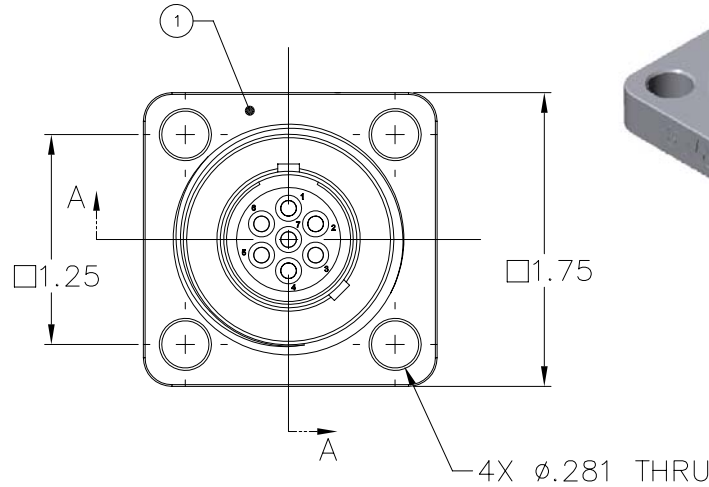

# MILLENNIUM SERIES

3M-FR/BUR

NOTES: UNLESS OTHERWISE SPECIFIED.

1. MATES WITH 3M-CP.
2. SEE 3M-RIP DATA SHEETS (40-350-001-00) FOR AVAILABLE INSERTS.

1	59A-025	O-RING, 2-016	BUNA 70		6	
1	56B-044	SNAP RING, UR-81-S	302 S.S.		5	
2	59A-097	O-RING, 2-019	BUNA 70		4	
1	59A-026	O-RING, 2-020	BUNA 70		3	
1	3M-RIP	INSERT ASSY., PIN, 3M CONNECTOR	VARIOUS		2	
1	24E-192	SHELL, 3M-FR/BUR, BURTON BASE	316 S.S.		1	
QTY REQD	CAGE CODE	PART OR IDENTIFYING NO.	NOMENCLATURE OR DESCRIPTION	MATERIAL SPECIFICATION	ZONE	ITEM NO
PARTS LIST						