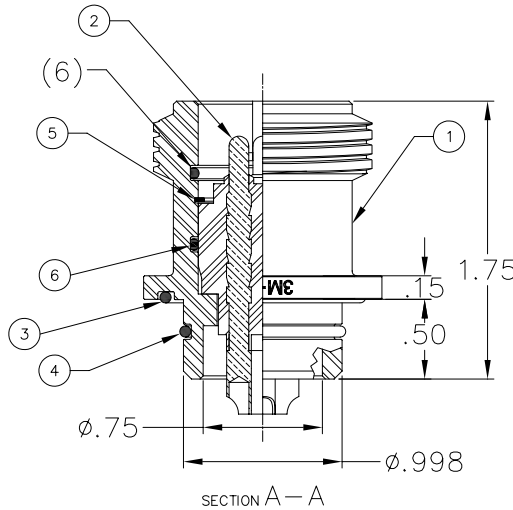

MILLENNIUM SERIES

3M-FR

NOTES: UNLESS OTHERWISE SPECIFIED.

1. MATES WITH 3M CP.
2. SEE 3M-RIP DATA SHEETS (40-350-001-00) FOR AVAILABLE INSERTS.

VIEW(S) SHOWN ASSEMBLED FOR REFERENCE ONLY

3M-FR

VIEW(S) SHOWN ASSEMBLED FOR REFERENCE ONLY

VIEW(S) SHOWN ASSEMBLED FOR REFERENCE ONLY

QTY RECD	CAGE CODE	PART OR IDENTIFYING NO.	NOMENCLATURE OR DESCRIPTION	MATERIAL SPECIFICATION	ZONE	ITEM NO
2		59A-097	O-RING, 2-019	BUNA 70		6
1		56B-044	SNAP RING, UR-81-S	302 S.S.		5
1		59A-026	O-RING, 2-020	BUNA 70		4
1		59A-101	O-RING, 2-024	BUNA 70		3
1		3M-RIP	INSERT ASSY., PIN, 3M CONNECTOR	VARIOUS		2
1		24E-206	SHELL, 3M-FR	316 S.S.		1