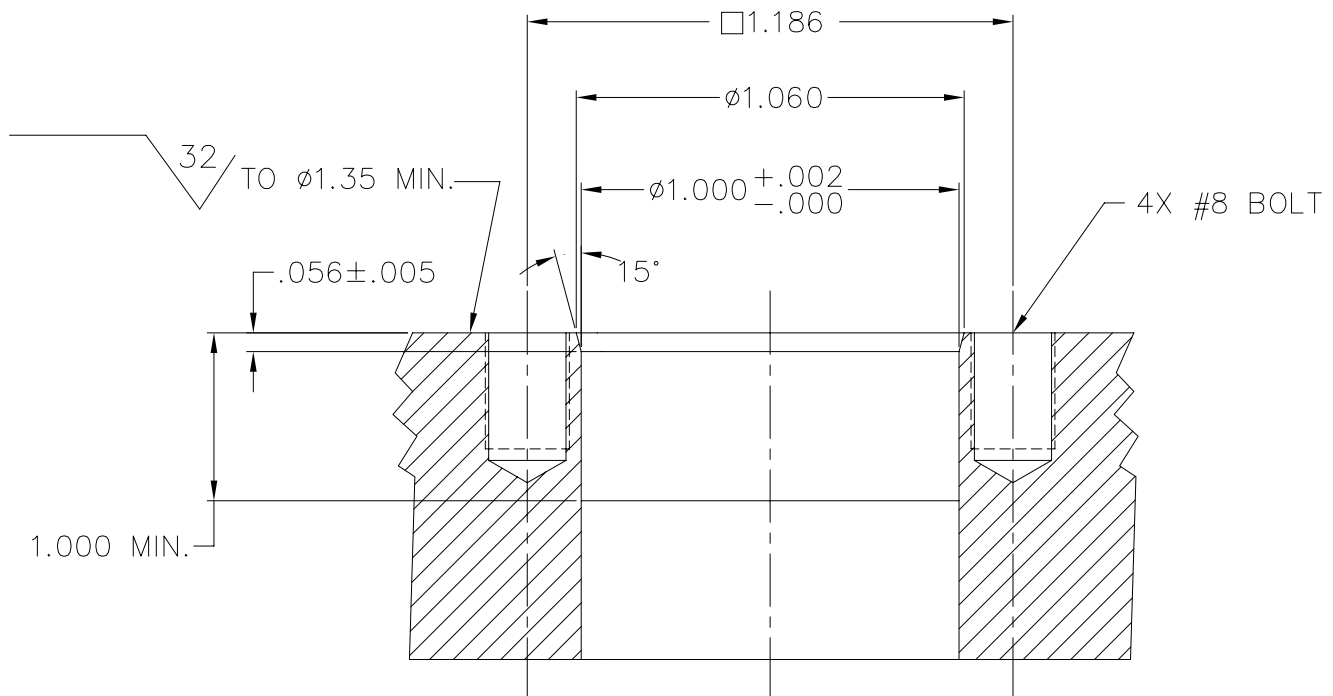

RECOMMENDED MOUNTING CONFIGURATION

**BULKHEAD
THRU-HOLE**