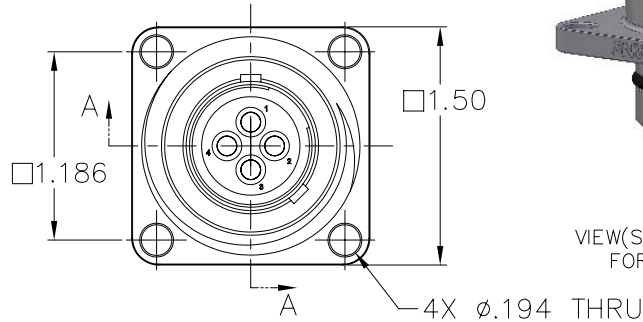

MILLENNIUM SERIES

3M-FR

NOTES: UNLESS OTHERWISE SPECIFIED.

1. MATES WITH 3M CP.
2. SEE 3M-RIP DATA SHEETS (40-350-001-00) FOR AVAILABLE INSERTS.

VIEW(S) SHOWN ASSEMBLED FOR REFERENCE ONLY

3M-FR

VIEW(S) SHOWN ASSEMBLED FOR REFERENCE ONLY

VIEW(S) SHOWN ASSEMBLED FOR REFERENCE ONLY

QTY RECD	CAGE CODE	PART OR IDENTIFYING NO.	NOMENCLATURE OR DESCRIPTION	MATERIAL SPECIFICATION	ZONE	ITEM NO
2		59A-097	O-RING, 2-019	BUNA 70		6
1		56B-044	SNAP RING, UR-81-S	302 S.S.		5
1		59A-026	O-RING, 2-020	BUNA 70		4
1		59A-101	O-RING, 2-024	BUNA 70		3
1		3M-RIP	INSERT ASSY., PIN, 3M CONNECTOR	VARIOUS		2
1		24E-206	SHELL, 3M-FR	316 S.S.		1