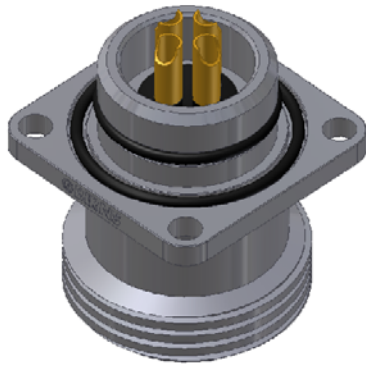

MILLENNIUM SERIES

3M-FR

NOTES: UNLESS OTHERWISE SPECIFIED.

1. MATES WITH 3M CP.
2. SEE 3M-RIP DATA SHEETS (40-350-001-00) FOR AVAILABLE INSERTS.

VIEW(S) SHOWN ASSEMBLED FOR REFERENCE ONLY

3M-FR

VIEW(S) SHOWN ASSEMBLED FOR REFERENCE ONLY

VIEW(S) SHOWN ASSEMBLED FOR REFERENCE ONLY

QTY RECD	CAGE CODE	PART OR IDENTIFYING NO.	NOMENCLATURE OR DESCRIPTION	MATERIAL SPECIFICATION	ZONE	ITEM NO
2		59A-097	O-RING, 2-019	BUNA 70		6
1		56B-044	SNAP RING, UR-81-S	302 S.S.		5
1		59A-026	O-RING, 2-020	BUNA 70		4
1		59A-101	O-RING, 2-024	BUNA 70		3
1		3M-RIP	INSERT ASSY., PIN, 3M CONNECTOR	VARIOUS		2
1		24E-206	SHELL, 3M-FR	316 S.S.		1

**BULKHEAD
THRU-HOLE**