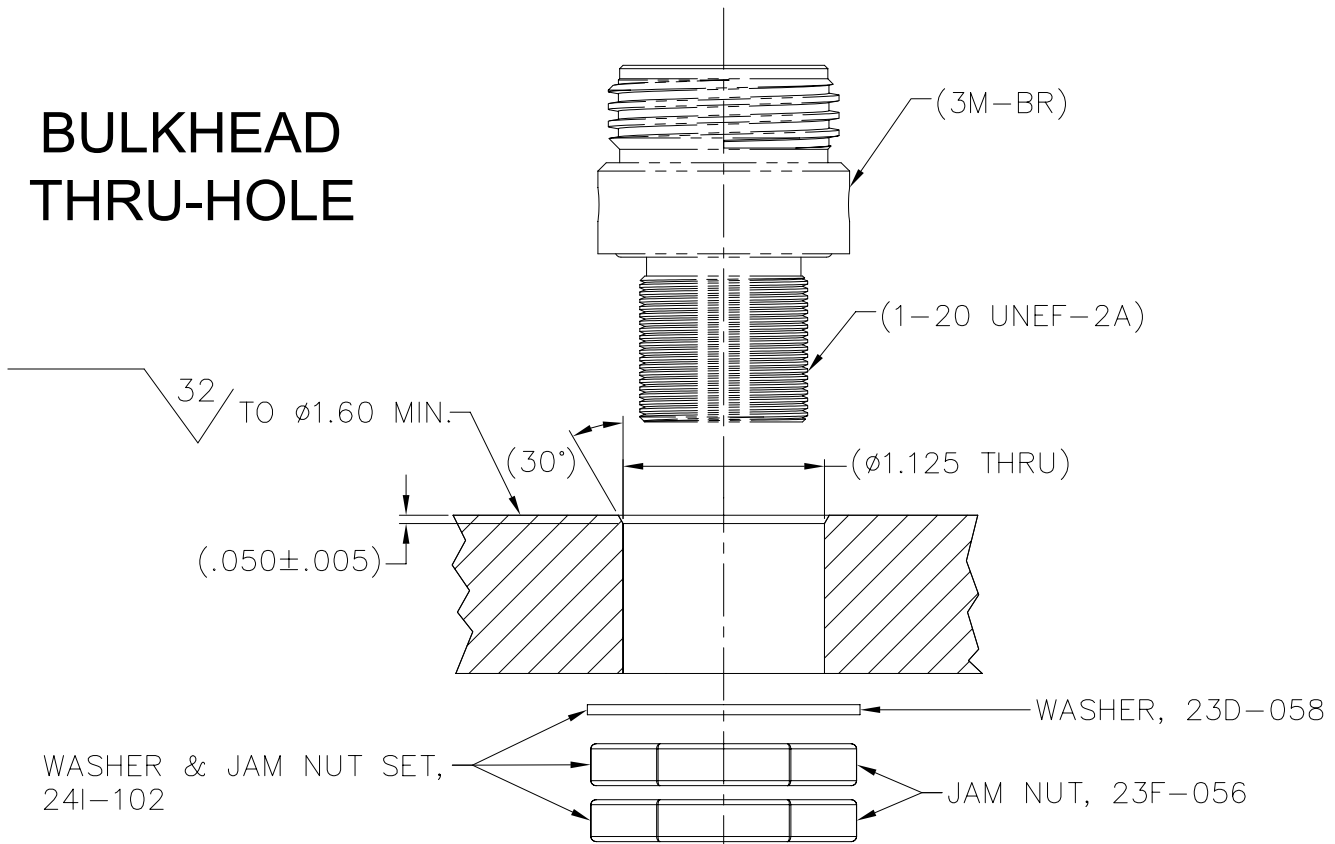

**BULKHEAD
THRU-HOLE**

3M-BR

1720 Fiske Place Oxnard, California 93033-1863
Phone: (805) 487-5393 FAX: (805) 487-0427 Email: service@birns.com
www.birns.com

USA Toll-Free:
888-BIRNS-88