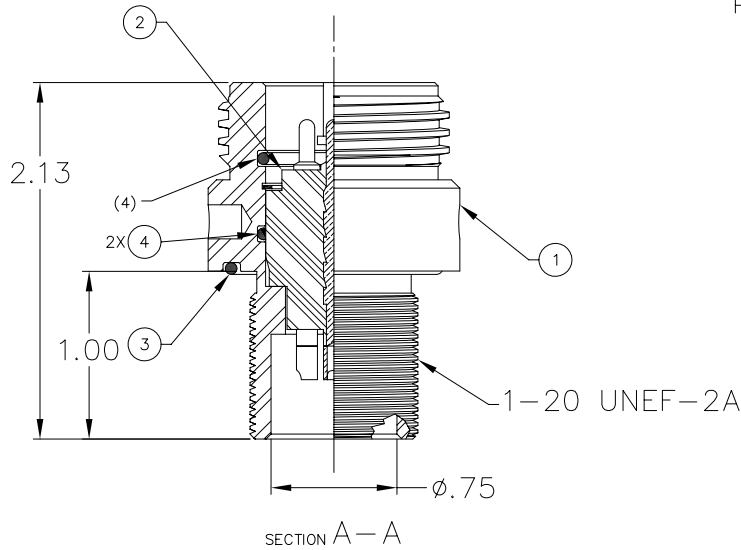

# MILLENNIUM SERIES

3M-BR

NOTES: UNLESS OTHERWISE SPECIFIED.

1. MATES WITH 3M-CP.
2. SEE 3M-RIP DATA SHEETS (40-350-001-00) FOR AVAILABLE INSERTS.

ISOMETRIC VIEW SHOWN ASSEMBLED FOR REFERENCE ONLY

QTY REQD	CAGE CODE	PART OR IDENTIFYING NO.	NOMENCLATURE OR DESCRIPTION	MATERIAL SPECIFICATION	ZONE	ITEM NO
1		56B-044	RETAINING RING, SPIROLOX UR-81-S	302 S.S.		5
2		59A-097	O-RING, 2-019	BUNA 70		4
1		59A-101	O-RING, 2-024	BUNA 70		3
1		3M-RIP	INSERT ASSY., PIN, 3M CONNECTOR	VARIOUS		2
1		24E-054	SHELL, 3M-BR	316 S.S.		1
PARTS LIST						