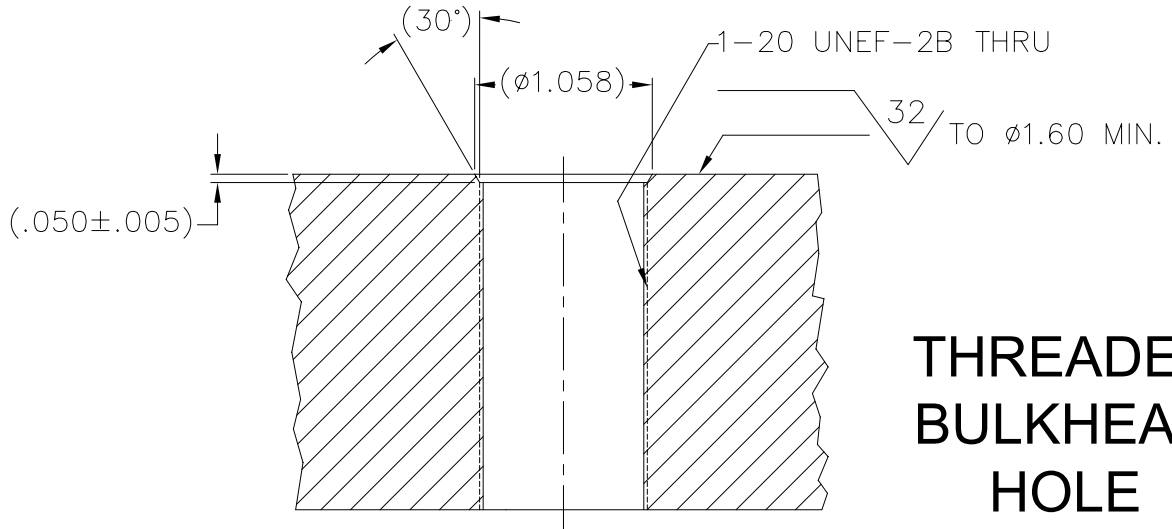

40-320-002-00

MILLENNIUM
SERIES

3M-BR

RECOMMENDED MOUNTING CONFIGURATIONS