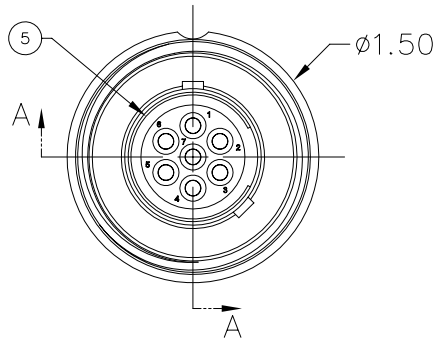

# MILLENNIUM SERIES

3M-BR

NOTES: UNLESS OTHERWISE SPECIFIED.

1. MATES WITH 3M-CP.
2. SEE 3M-RIP DATA SHEETS (40-350-001-00) FOR AVAILABLE INSERTS.

ISOMETRIC VIEW SHOWN ASSEMBLED FOR REFERENCE ONLY

QTY REQD	CAGE CODE	PART OR IDENTIFYING NO.	NOMENCLATURE OR DESCRIPTION	MATERIAL SPECIFICATION	ZONE	ITEM NO
1		56B-044	RETAINING RING, SPIROLOX UR-81-S	302 S.S.		5
2		59A-097	O-RING, 2-019	BUNA 70		4
1		59A-101	O-RING, 2-024	BUNA 70		3
1		3M-RIP	INSERT ASSY., PIN, 3M CONNECTOR	VARIOUS		2
1		24E-054	SHELL, 3M-BR	316 S.S.		1
PARTS LIST						