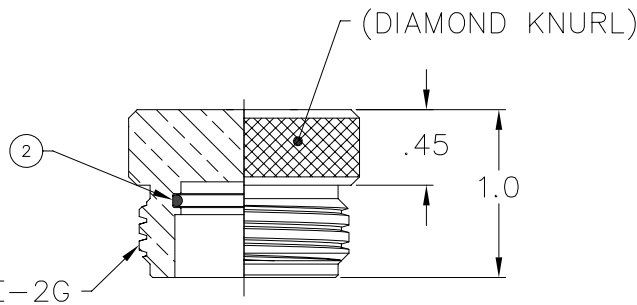

40-255-001-00

MILLENNIUM
SERIES

3L-PCH

NOTES: UNLESS OTHERWISE SPECIFIED.

1. MATES WITH 3L-CP.

3L-PCH

1		59A-093	O-RING, 2-018	BUNA 70		2
1		24C-053	3L-PCH PLUG CAP, MILLENNIUM	BRASS 360		1
QTY REQD	CAGE CODE	PART OR IDENTIFYING NO.	NOMENCLATURE OR DESCRIPTION	MATERIAL SPECIFICATION	ZONE	ITEM NO.
PARTS LIST						