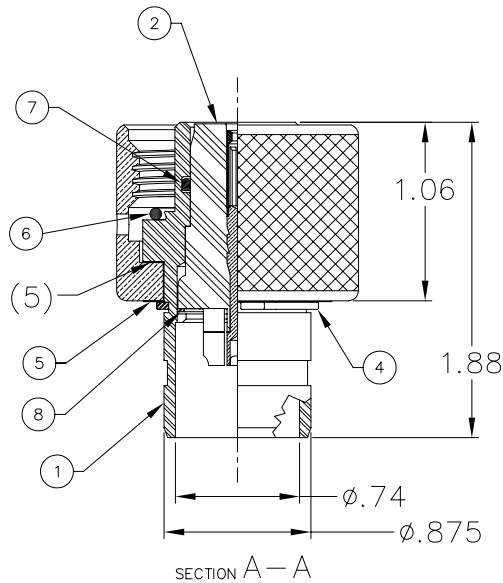

# MILLENNIUM SERIES

3L-CP

NOTES: UNLESS OTHERWISE SPECIFIED.

1. MATES WITH 3L RECEPTACLE.
2. SEE 3L-PIS DATA SHEETS (40-275-001-00) FOR AVAILABLE INSERTS.

1	56B-053	SNAP RING, UR-68-S	302 S.S.	8		
1	59A-059	O-RING, 2-015	BUNA 70	7		
1	59A-026	O-RING, 2-020	BUNA 70	6		
2	23D-102	WASHER, 1.122 X .88 X .005	316 S.S.	5		
1	56B-016	SNAP RING, 5100-87-H	316 S.S.	4		
1	24F-111	ENGAGING NUT	BRASS 360	3		
1	3L-PIS	SOCKET INSERT ASSEMBLY	VARIOUS	2		
1	24E-189	SHELL, 3L-CP	316 S.S.	1		
QTY REQD	CAGE CODE	PART OR IDENTIFYING NO.	NOMENCLATURE OR DESCRIPTION	MATERIAL SPECIFICATION	ZONE	ITEM NO