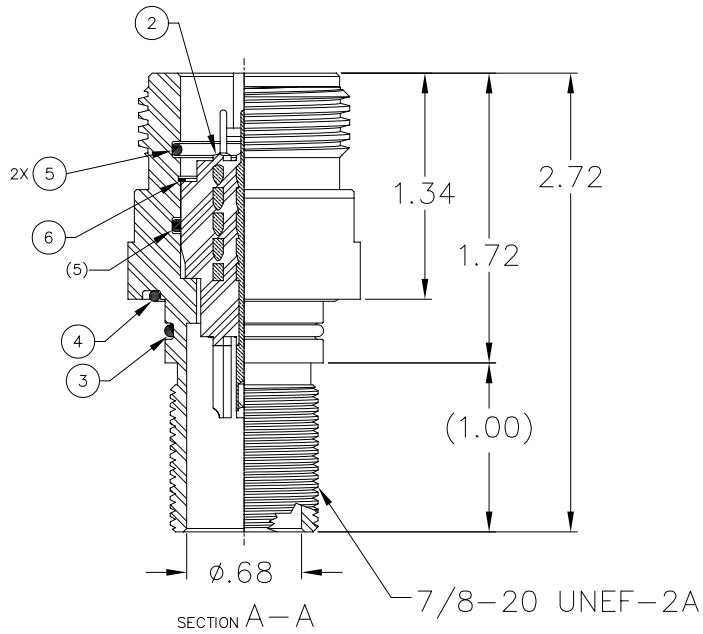

# MILLENNIUM SERIES

3L-OR

NOTES: UNLESS OTHERWISE SPECIFIED.

1. MATES WITH 3L-CP.
2. SEE 3L-RIP DATA SHEETS (40-270-001-00) FOR AVAILABLE INSERTS.

1		56B-004	SNAP RING, UR-75-S	302 S.S.		6
2		59A-093	O-RING, 2-018	BUNA 70		5
1		59A-070	O-RING, 2-022	BUNA 70		4
1		59A-097	O-RING, 2-019	BUNA 70		3
1		3L-RIP	INSERT ASSY., PIN, 3L CONNECTOR	VARIOUS		2
1		24E-072	SHELL, 3L-OR	316 S.S.		1
QTY REQD	CAGE CODE	PART OR IDENTIFYING NO.	NOMENCLATURE OR DESCRIPTION	MATERIAL SPECIFICATION	ZONE	ITEM NO