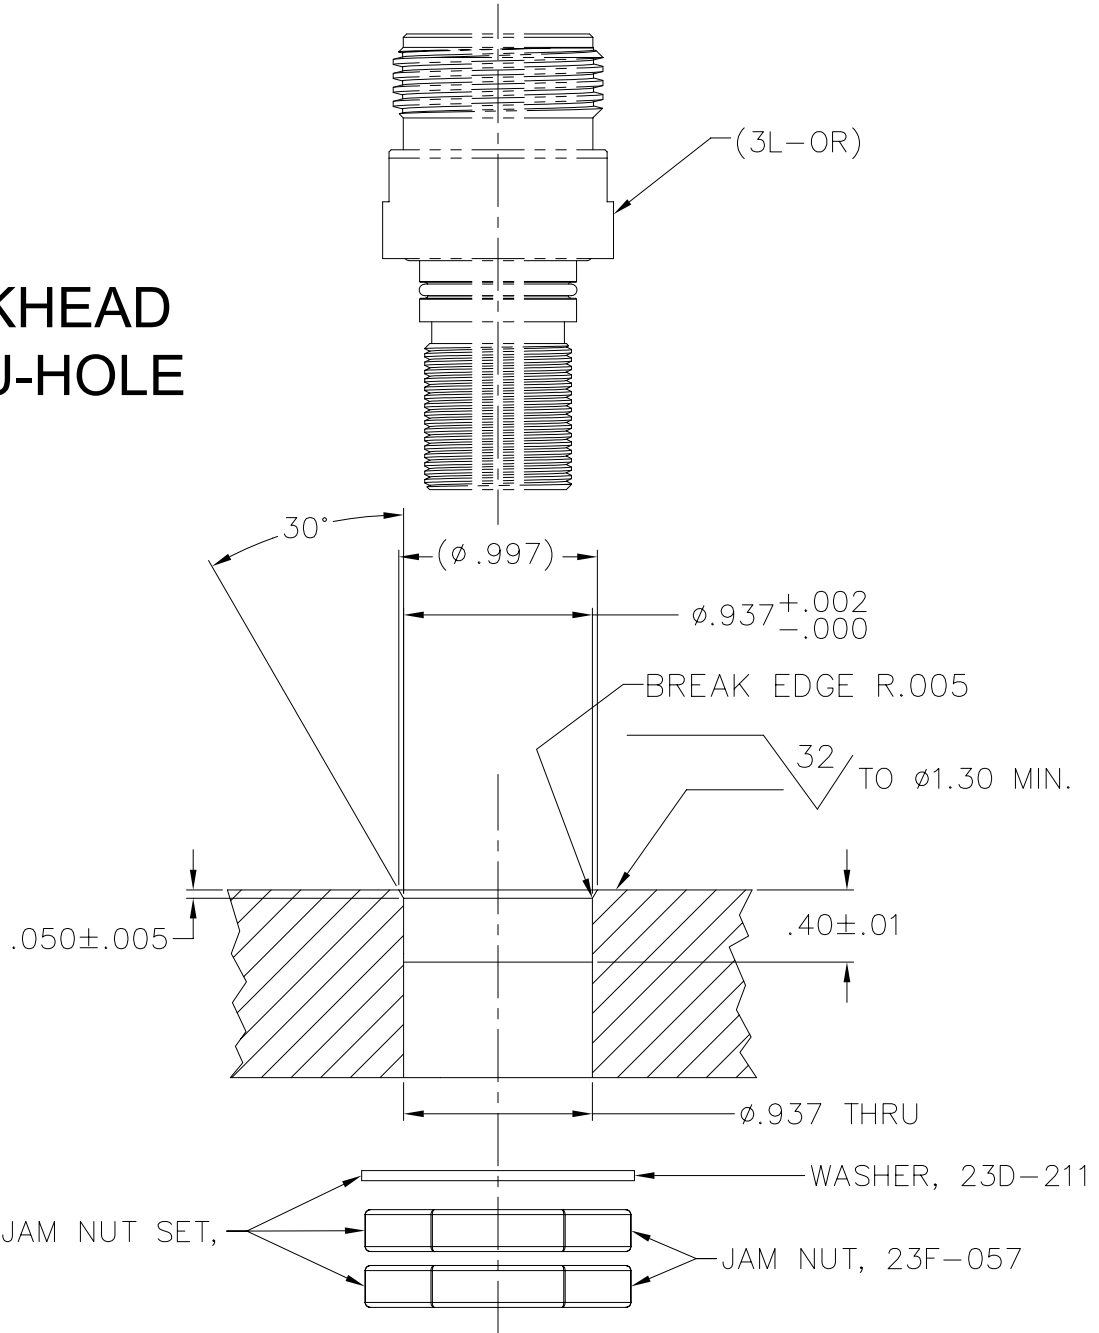

40-241-003-00

MILLENNIUM
SERIES

3L-OR

RECOMMENDED MOUNTING CONFIGURATIONS

BULKHEAD
THRU-HOLE

3L-OR

1720 Fiske Place Oxnard, California 93033-1863
Phone: (805) 487-5393 FAX: (805) 487-0427 Email: service@birns.com
www.birns.com

USA Toll-Free:
888-BIRNS-88