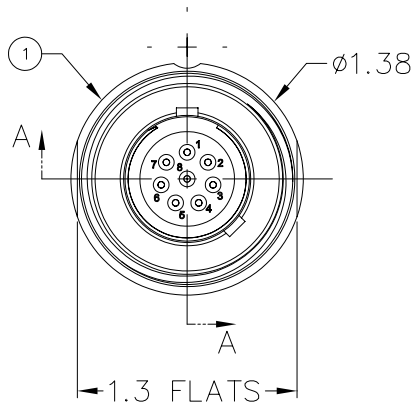

# MILLENNIUM SERIES

3L-OR

NOTES: UNLESS OTHERWISE SPECIFIED.

1. MATES WITH 3L-CP.
2. SEE 3L-RIP DATA SHEETS (40-270-001-00) FOR AVAILABLE INSERTS.

1		56B-004	SNAP RING, UR-75-S	302 S.S.		6
2		59A-093	O-RING, 2-018	BUNA 70		5
1		59A-070	O-RING, 2-022	BUNA 70		4
1		59A-097	O-RING, 2-019	BUNA 70		3
1		3L-RIP	INSERT ASSY., PIN, 3L CONNECTOR	VARIOUS		2
1		24E-072	SHELL, 3L-OR	316 S.S.		1
QTY REQD	CAGE CODE	PART OR IDENTIFYING NO.	NOMENCLATURE OR DESCRIPTION	MATERIAL SPECIFICATION	ZONE	ITEM NO