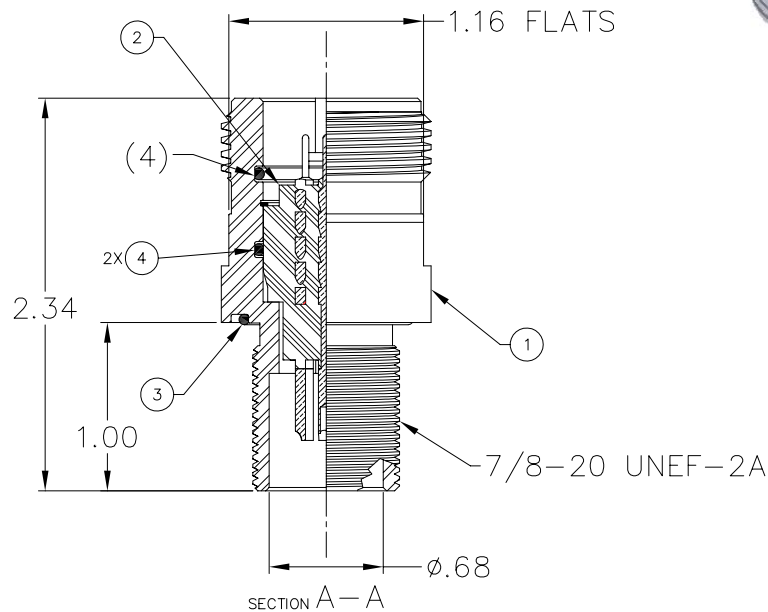

40-240-001-00

MILLENNIUM SERIES

3L-BR

NOTES: UNLESS OTHERWISE SPECIFIED.

1. MATES WITH 3L-CP.
2. SEE 3L-RIP DATA SHEETS (40-270-001-00) FOR AVAILABLE INSERTS.

3L-BR

QTY REQD	CAGE CODE	PART OR IDENTIFYING NO.	NOMENCLATURE OR DESCRIPTION	MATERIAL SPECIFICATION	ZONE	ITEM NO.
1		56B-004	SNAP RING, UR-75-S	302 S.S.		5
2		59A-093	O-RING, 2-018	BUNA 70		4
1		59A-079	O-RING, 2-021	BUNA 70		3
1		3L-RIP	INSERT ASSY., PIN, 3L CONNECTOR	VARIOUS		2
1		24E-015	SHELL, 3L-BR	316 S.S.		1
PARTS LIST						