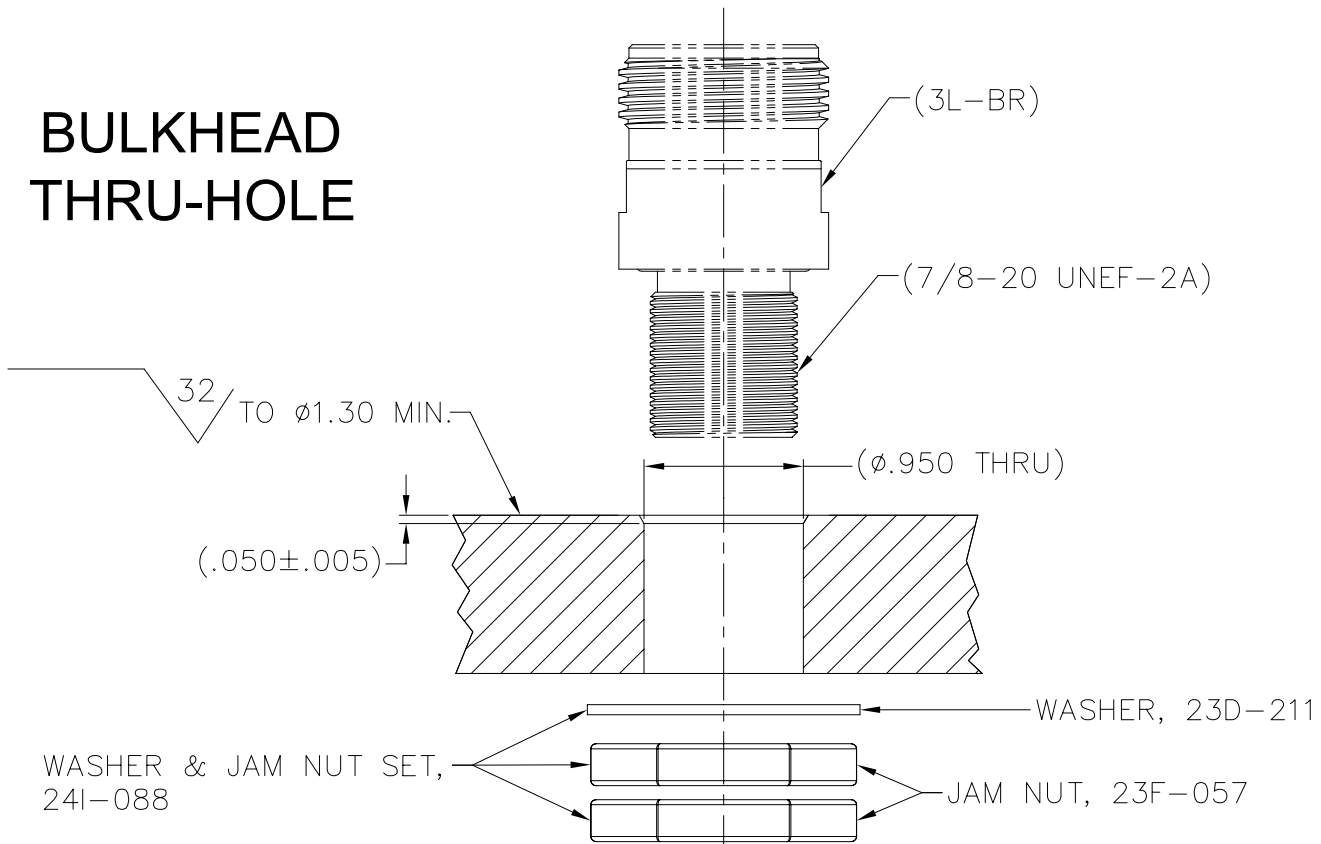

**BULKHEAD
THRU-HOLE**

3L-BR

1720 Fiske Place Oxnard, California 93033-1863
Phone: (805) 487-5393 FAX: (805) 487-0427 Email: service@birns.com
www.birns.com

USA Toll-Free:
888-BIRNS-88