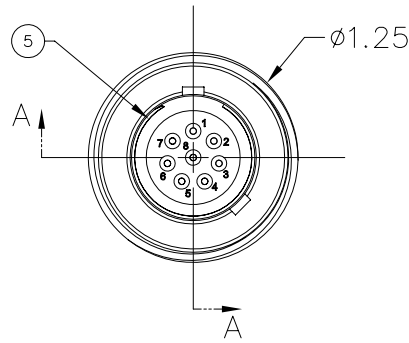

40-240-001-00

MILLENNIUM SERIES

3L-BR

NOTES: UNLESS OTHERWISE SPECIFIED.

1. MATES WITH 3L-CP.
2. SEE 3L-RIP DATA SHEETS (40-270-001-00) FOR AVAILABLE INSERTS.

3L-BR

QTY REQD	CAGE CODE	PART OR IDENTIFYING NO.	NOMENCLATURE OR DESCRIPTION	MATERIAL SPECIFICATION	ZONE	ITEM NO.
1		56B-004	SNAP RING, UR-75-S	302 S.S.		5
2		59A-093	O-RING, 2-018	BUNA 70		4
1		59A-079	O-RING, 2-021	BUNA 70		3
1		3L-RIP	INSERT ASSY., PIN, 3L CONNECTOR	VARIOUS		2
1		24E-015	SHELL, 3L-BR	316 S.S.		1
PARTS LIST						