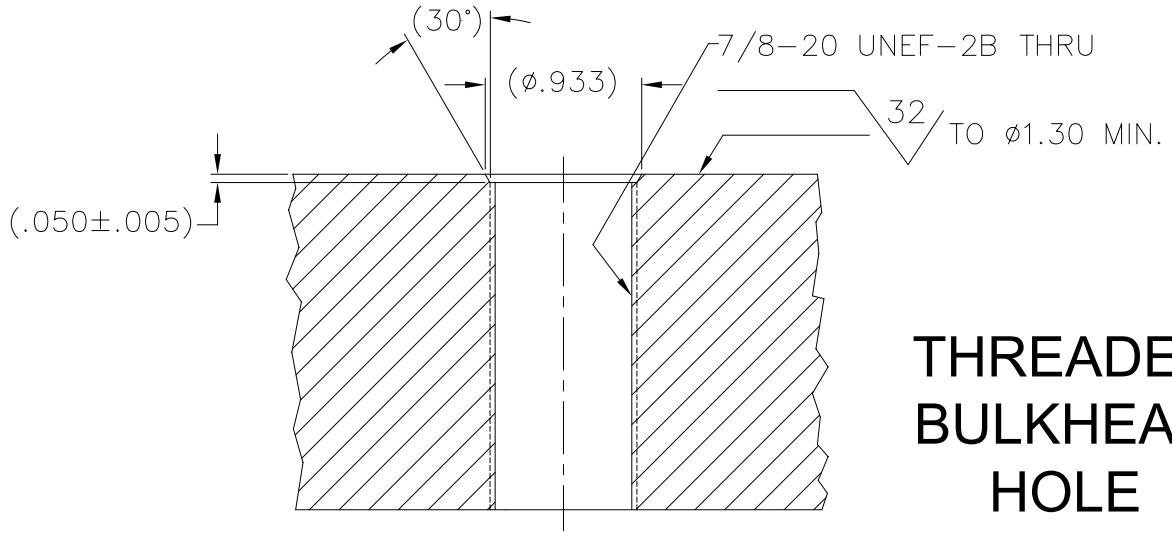

40-240-002-00

MILLENNIUM
SERIES

3L-BR

RECOMMENDED MOUNTING CONFIGURATIONS